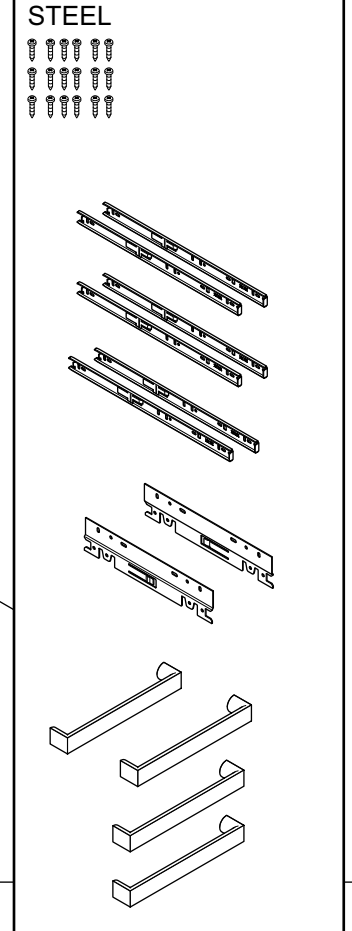

COMPOSE WOOD
Storage System
 Disassembly & Recycling Instructions

Tools Required

RECYCLE BINS

WOOD/LAMINATE

CUSTOMER SERVICE PHONE: 1-800-426-8562

3A

4A

RECYCLE BINS