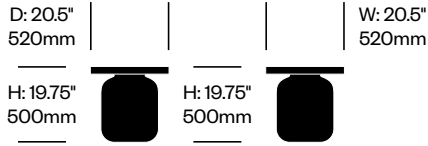

Surfaces

Polyethylene

- Matte Anthracite (JJP-81)
- Matte Eggshell (JJP-12)

Bell

JANUS et Cie | Made in Italy

To order, specify:

1. Product number
2. Polyethylene color

Side Table	Number	List Price
Polyethylene	HCJC-BLTO	852.00