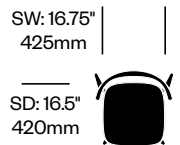

1. Product number
2. Upholstery and color (if applicable)
3. Wood color

Stacking Side Chair

Number

List Price

Leather	HCCE-NLS4-1	1,220.00
Fabric	HCCE-NLS4-2	980.00
Faux Leather	HCCE-NLS4-3	900.00
Wood	HCCE-NLS4-W	840.00