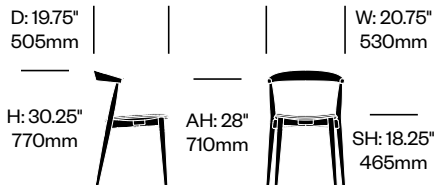

1. Product number
2. Upholstery and color (if applicable)
3. Wood color

Stacking Side Chair

Number

List Price

Leather	HCCE-NLS4-1	1,220.00
Fabric	HCCE-NLS4-2	980.00
Faux Leather	HCCE-NLS4-3	900.00
Wood	HCCE-NLS4-W	840.00