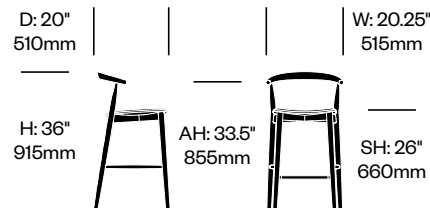

1. Product number
2. Upholstery and color (if applicable)
3. Wood color

Stacking Side Chair

Number

List Price

Leather	HCCE-NLS4-1	1,220.00
Fabric	HCCE-NLS4-2	980.00
Faux Leather	HCCE-NLS4-3	900.00
Wood	HCCE-NLS4-W	840.00

Low Stool

Number

List Price

Leather	HCCE-NLS1-1	1,670.00
Fabric	HCCE-NLS1-2	1,360.00
Faux Leather	HCCE-NLS1-3	1,260.00
Wood	HCCE-NLS1-W	1,090.00

High Stool

Number

List Price

Leather	HCCE-NLS2-1	1,700.00
Fabric	HCCE-NLS2-2	1,390.00
Faux Leather	HCCE-NLS2-3	1,280.00
Wood	HCCE-NLS2-W	1,210.00