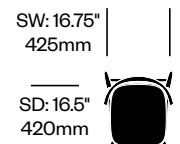

1. Product number
2. Upholstery and color (if applicable)
3. Wood color

Stacking Side Chair

Number

List Price

Leather	HCCE-NLS4-1	1,220.00
Fabric	HCCE-NLS4-2	980.00
Faux Leather	HCCE-NLS4-3	900.00
Wood	HCCE-NLS4-W	840.00

Low Stool

Number

List Price

Leather	HCCE-NLS1-1	1,670.00
Fabric	HCCE-NLS1-2	1,360.00
Faux Leather	HCCE-NLS1-3	1,260.00
Wood	HCCE-NLS1-W	1,090.00

High Stool

Number

List Price

Leather	HCCE-NLS2-1	1,700.00
Fabric	HCCE-NLS2-2	1,390.00
Faux Leather	HCCE-NLS2-3	1,280.00
Wood	HCCE-NLS2-W	1,210.00