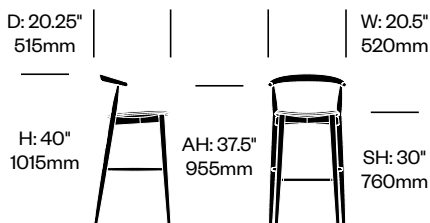

1. Product number
2. Upholstery and color (if applicable)
3. Wood color

Stacking Side Chair

Number

List Price

Leather	HCCE-NLS4-1	1,220.00
Fabric	HCCE-NLS4-2	980.00
Faux Leather	HCCE-NLS4-3	900.00
Wood	HCCE-NLS4-W	840.00

Low Stool

Number

List Price

Leather	HCCE-NLS1-1	1,670.00
Fabric	HCCE-NLS1-2	1,360.00
Faux Leather	HCCE-NLS1-3	1,260.00
Wood	HCCE-NLS1-W	1,090.00

High Stool

Number

List Price

Leather	HCCE-NLS2-1	1,700.00
Fabric	HCCE-NLS2-2	1,390.00
Faux Leather	HCCE-NLS2-3	1,280.00
Wood	HCCE-NLS2-W	1,210.00