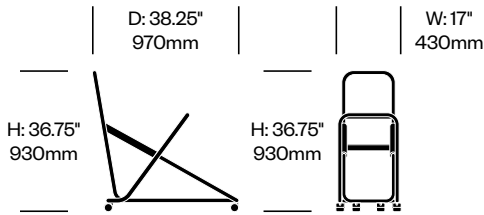

Low Stool

Number

List Price

Leather	HCCE-NLS1-1	1,670.00
Fabric	HCCE-NLS1-2	1,360.00
Faux Leather	HCCE-NLS1-3	1,260.00
Wood	HCCE-NLS1-W	1,090.00

High Stool

Number

List Price

Leather	HCCE-NLS2-1	1,700.00
Fabric	HCCE-NLS2-2	1,390.00
Faux Leather	HCCE-NLS2-3	1,280.00
Wood	HCCE-NLS2-W	1,210.00

Newood Light

Cappellini | Brogiato Traverso | 2020 | Imported from Italy

To order, specify:

1. Product number
2. Upholstery and color
3. Wood color

Lounge Chair	Number	List Price
Leather	HCCE-NLL1-1	3,070.00
Fabric	HCCE-NLL1-2	2,770.00
Faux Leather	HCCE-NLL1-3	2,680.00

To order, specify:

1. Product number
2. Paint color

Trolley Cart	Number	List Price
Stacks 12 Chairs	HCCE-NWTC	730.00