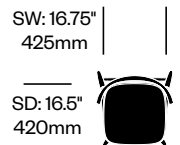

1. Product number
2. Upholstery and color (if applicable)
3. Wood color

Stacking Side Chair

Number

List Price

Leather	HCCE-NLS4-1	1,220.00
Fabric	HCCE-NLS4-2	980.00
Faux Leather	HCCE-NLS4-3	900.00
Wood	HCCE-NLS4-W	840.00

Low Stool

Number

List Price

Leather	HCCE-NLS1-1	1,670.00
Fabric	HCCE-NLS1-2	1,360.00
Faux Leather	HCCE-NLS1-3	1,260.00
Wood	HCCE-NLS1-W	1,090.00

High Stool

Number

List Price

Leather	HCCE-NLS2-1	1,700.00
Fabric	HCCE-NLS2-2	1,390.00
Faux Leather	HCCE-NLS2-3	1,280.00
Wood	HCCE-NLS2-W	1,210.00