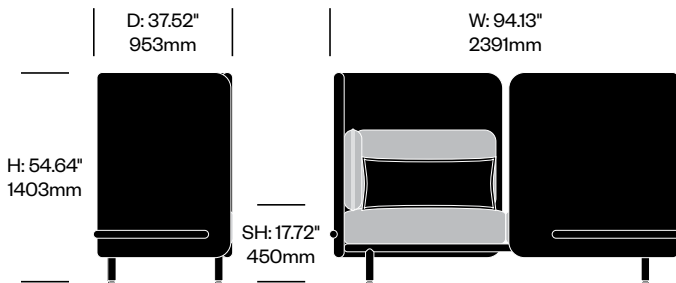

**Two Seat Sofa with Medium Back,
Open Left**

	Number	Grade A	Grade B	Grade C	Grade D	Grade E
	HCBZ-SKL2-LMM2	10,981.00	11,992.00	12,492.00	12,772.00	
with Arm Cushions	HCBZ-SKL2-LMMA2	11,357.00	12,429.00	12,962.00	13,259.00	
with Anti-Theft Arm Cushions	HCBZ-SKL2-LMMAT2	11,573.00	12,645.00	13,178.00	13,475.00	