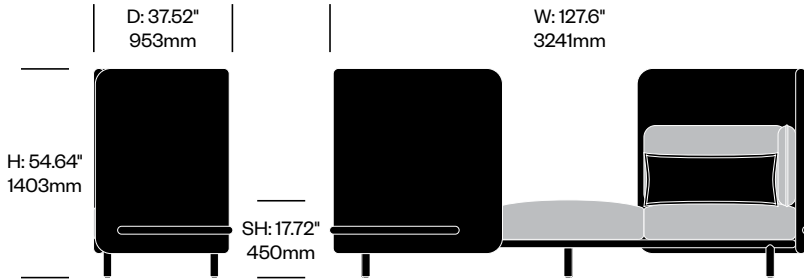

BuzziSpark

BuzziSpace | Alain Gilles | 2018 | Imported from the Netherlands

To order, specify:

1. Product number
2. Shield upholstery and color
3. Interior upholstery and color
4. Back cushion (and arm cushions if applicable) upholstery and color
5. Frame paint color

**Three Seat Sofa with Medium Back,
Open Left**

	Number	Grade A	Grade B	Grade C	Grade D	Grade E
	HCBZ-SKL3-LMM2	15,362.00	16,701.00	17,362.00	17,733.00	
with Arm Cushions	HCBZ-SKL3-LMMA2	15,738.00	17,138.00	17,832.00	18,220.00	
with Anti-Theft Arm Cushions	HCBZ-SKL3-LMMAT2	15,954.00	17,354.00	18,048.00	18,436.00