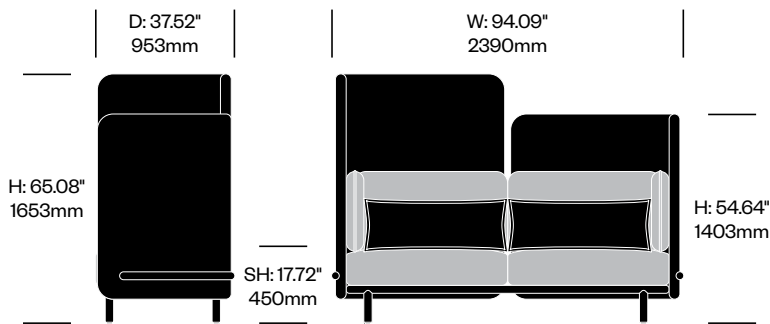

Lounge Chair with High Back	Number	Grade A	Grade B	Grade C	Grade D	Grade E
	HCBZ-SKL1-H2	9,349.00	10,198.00	10,659.00	10,921.00	
with Arm Cushions	HCBZ-SKL1-HA2	9,725.00	10,635.00	11,129.00	11,408.00	
with Anti-Theft Arm Cushions	HCBZ-SKL1-HAT2	9,941.00	10,851.00	11,345.00	11,624.00	

Two Seat Sofa with Medium Back	Number	Grade A	Grade B	Grade C	Grade D	Grade E
	HCBZ-SKL2-MM2	10,981.00	11,992.00	12,492.00	12,772.00	
with Arm Cushions	HCBZ-SKL2-MMA2	11,357.00	12,429.00	12,962.00	13,259.00	
with Anti-Theft Arm Cushions	HCBZ-SKL2-MMAT2	11,573.00	12,645.00	13,178.00	13,475.00	