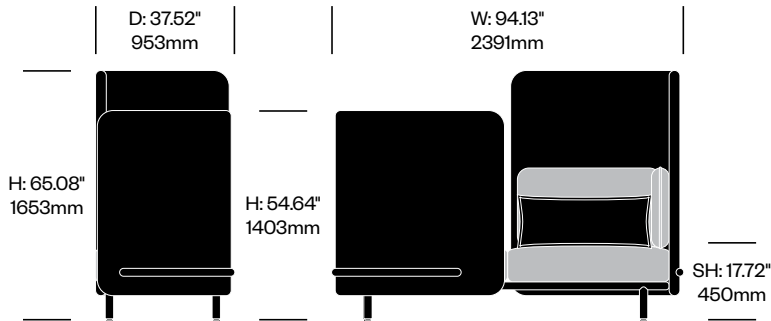

BuzziSpark

BuzziSpace | Alain Gilles | 2018 | Imported from the Netherlands

To order, specify:

1. Product number
2. Shield upholstery and color
3. Interior upholstery and color
4. Back cushion (and arm cushions if applicable) upholstery and color
5. Frame paint color

Two Seat Sofa with One High Back and One Medium Back, Open Left

	Number	Grade A	Grade B	Grade C	Grade D	Grade E
	HCBZ-SKL2-LMH2	11,621.00	12,719.00	13,266.00	13,570.00	
with Arm Cushions	HCBZ-SKL2-LMHA2	11,997.00	13,156.00	13,736.00	14,057.00	
with Anti-Theft Arm Cushions	HCBZ-SKL2-LMHAT2	12,213.00	13,372.00	13,952.00	14,273.00