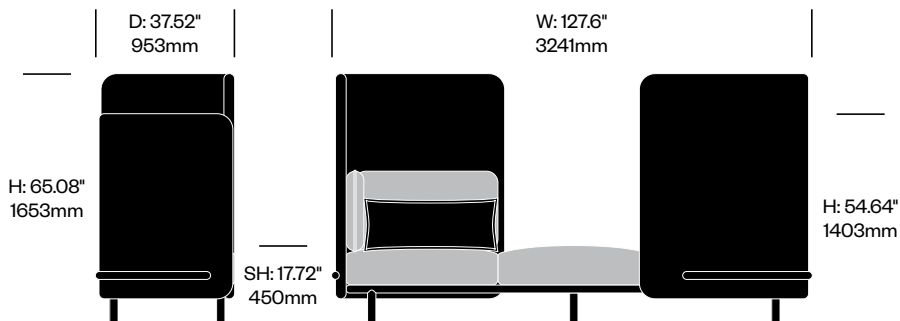

**Three Seat Sofa with High Back,
Open Right**

	Number	Grade A	Grade B	Grade C	Grade D	Grade E
	HCBZ-SKL3-RHH2	16,641.00	18,160.00	18,914.00	19,336.00	
with Arm Cushions	HCBZ-SKL3-RHHA2	17,017.00	18,597.00	19,384.00	19,823.00	
with Anti-Theft Arm Cushions	HCBZ-SKL3-RHHAT2	17,233.00	18,813.00	19,600.00	20,039.00