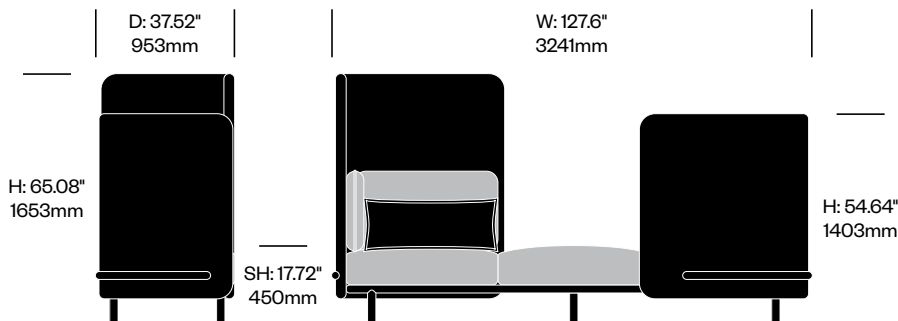

Three Seat Sofa with One High Back and One Medium Back, Open Right

	Number	Grade A	Grade B	Grade C	Grade D	Grade E
	HCBZ-SKL3-RMH2	16,002.00	17,428.00	18,136.00	18,531.00	
with Arm Cushions	HCBZ-SKL3-RMHA2	16,378.00	17,865.00	18,606.00	19,018.00	
with Anti-Theft Arm Cushions	HCBZ-SKL3-RMHAT2	16,594.00	18,081.00	18,822.00	19,234.00