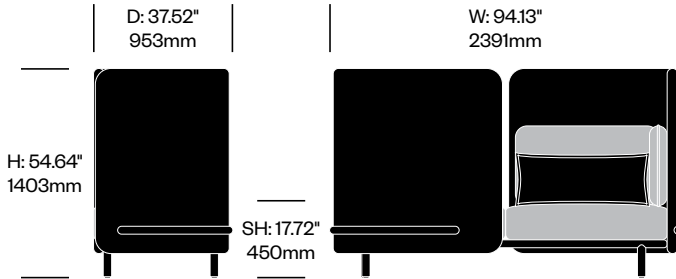

BuzziSpark

BuzziSpace | Alain Gilles | 2018 | Imported from the Netherlands

To order, specify:

1. Product number
2. Shield upholstery and color
3. Interior upholstery and color
4. Back cushion (and arm cushions if applicable) upholstery and color
5. Frame paint color

**Two Seat Sofa with Medium Back,
Open Left**

	Number	Grade A	Grade B	Grade C	Grade D	Grade E
	HCBZ-SKL2-LMM2	10,981.00	11,992.00	12,492.00	12,772.00	
with Arm Cushions	HCBZ-SKL2-LMMA2	11,357.00	12,429.00	12,962.00	13,259.00	
with Anti-Theft Arm Cushions	HCBZ-SKL2-LMMAT2	11,573.00	12,645.00	13,178.00	13,475.00