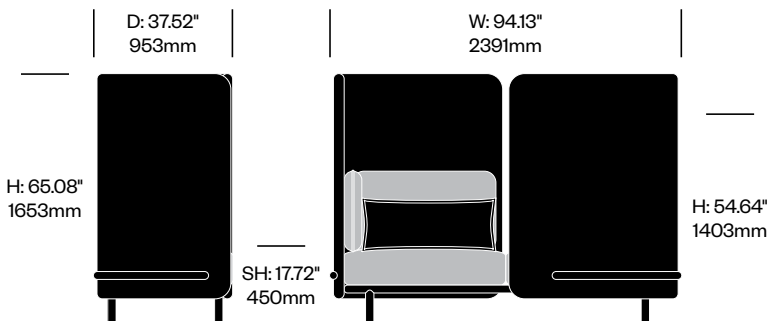

**Two Seat Sofa with High Back,
Open Left**

	Number	Grade A	Grade B	Grade C	Grade D	Grade E
	HCBZ-SKL2-LHH2	12,260.00	13,451.00	14,044.00	14,375.00	
with Arm Cushions	HCBZ-SKL2-LHHA2	12,636.00	13,888.00	14,514.00	14,862.00	
with Anti-Theft Arm Cushions	HCBZ-SKL2-LHHAT2	12,852.00	14,104.00	14,730.00	15,078.00	