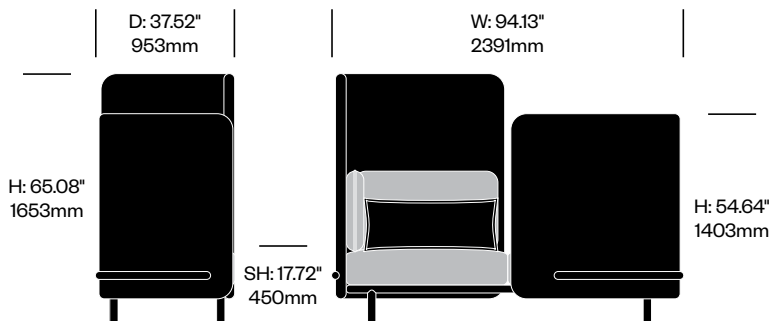

Two Seat Sofa with One High Back and One Medium Back, Open Left

	Number	Grade A	Grade B	Grade C	Grade D	Grade E
	HCBZ-SKL2-LMH2	11,621.00	12,719.00	13,266.00	13,570.00	
with Arm Cushions	HCBZ-SKL2-LMHA2	11,997.00	13,156.00	13,736.00	14,057.00	
with Anti-Theft Arm Cushions	HCBZ-SKL2-LMHAT2	12,213.00	13,372.00	13,952.00	14,273.00	