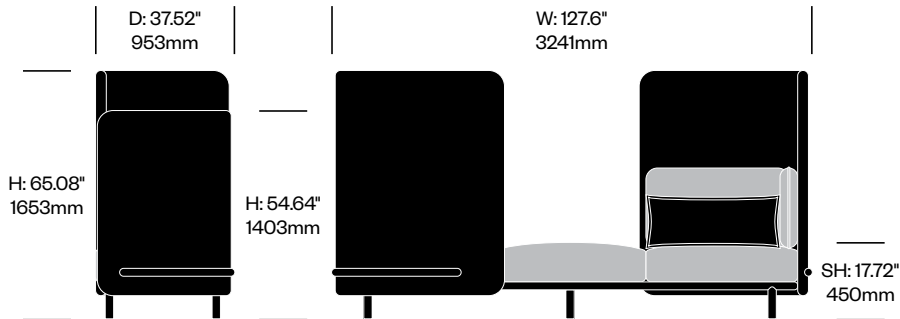

BuzziSpark

BuzziSpace | Alain Gilles | 2018 | Imported from the Netherlands

To order, specify:

1. Product number
2. Shield upholstery and color
3. Interior upholstery and color
4. Back cushion (and arm cushions if applicable) upholstery and color
5. Frame paint color

**Three Seat Sofa with High Back,
Open Left**

	Number	Grade A	Grade B	Grade C	Grade D	Grade E
	HCBZ-SKL3-LHH2	16,641.00	18,160.00	18,914.00	19,336.00	
with Arm Cushions	HCBZ-SKL3-LHHA2	17,017.00	18,597.00	19,384.00	19,823.00	
with Anti-Theft Arm Cushions	HCBZ-SKL3-LHHAT2	17,233.00	18,813.00	19,600.00	20,039.00