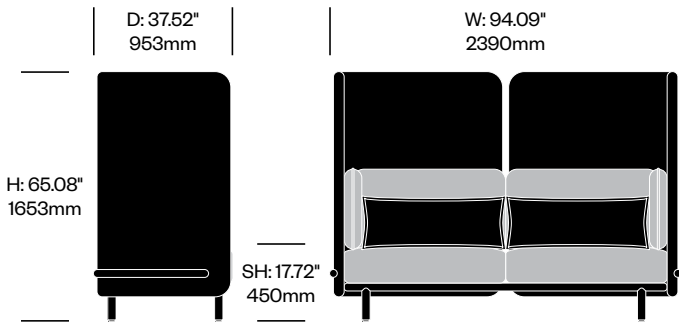

Two Seat Sofa with Medium Back on Left, High Back on Right	Number	Grade A	Grade B	Grade C	Grade D	Grade E
	HCBZ-SKL2-MH2	11,621.00	12,719.00	13,266.00	13,570.00	
with Arm Cushions	HCBZ-SKL2-MHA2	11,997.00	13,156.00	13,736.00	14,057.00	
with Anti-Theft Arm Cushions	HCBZ-SKL2-MHAT2	12,213.00	13,372.00	13,952.00	14,273.00	

Two Seat Sofa with High Back on Left, Medium Back on Right

	Number	Grade A	Grade B	Grade C	Grade D	Grade E
	HCBZ-SKL2-HM2	11,621.00	12,719.00	13,266.00	13,570.00	
with Arm Cushions	HCBZ-SKL2-HMA2	11,997.00	13,156.00	13,736.00	14,057.00	
with Anti-Theft Arm Cushions	HCBZ-SKL2-HMAT2	12,213.00	13,372.00	13,952.00	14,273.00	