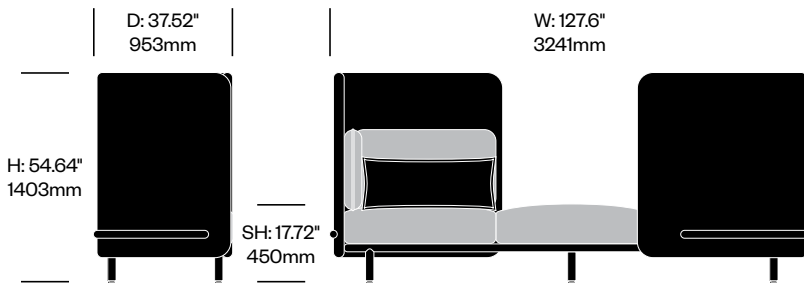

**Three Seat Sofa with Medium Back,
Open Right**

	Number	Grade A	Grade B	Grade C	Grade D	Grade E
	HCBZ-SKL3-RMM2	15,362.00	16,701.00	17,362.00	17,733.00	
with Arm Cushions	HCBZ-SKL3-RMMA2	15,738.00	17,138.00	17,832.00	18,220.00	
with Anti-Theft Arm Cushions	HCBZ-SKL3-RMMAT2	15,954.00	17,354.00	18,048.00	18,436.00