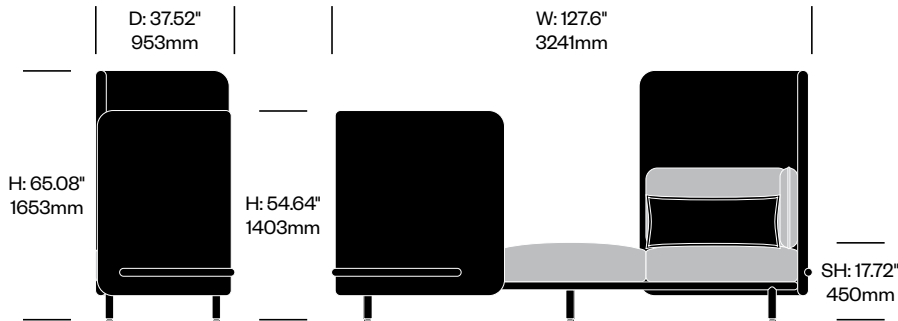

BuzziSpark

BuzziSpace | Alain Gilles | 2018 | Imported from the Netherlands

To order, specify:

1. Product number
2. Shield upholstery and color
3. Interior upholstery and color
4. Back cushion (and arm cushions if applicable) upholstery and color
5. Frame paint color

Three Seat Sofa with One High Back and One Medium Back, Open Left

	Number	Grade A	Grade B	Grade C	Grade D	Grade E
	HCBZ-SKL3-LMH2	16,002.00	17,428.00	18,136.00	18,531.00	
with Arm Cushions	HCBZ-SKL3-LMHA2	16,378.00	17,865.00	18,606.00	19,018.00	
with Anti-Theft Arm Cushions	HCBZ-SKL3-LMHAT2	16,594.00	18,081.00	18,822.00	19,234.00