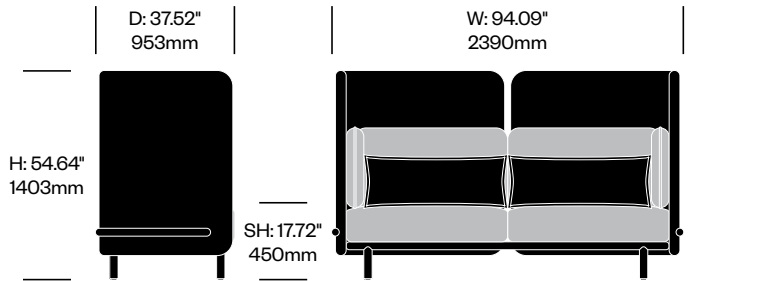

BuzziSpark

BuzziSpace | Alain Gilles | 2018 | Imported from the Netherlands

To order, specify:

1. Product number
2. Shield upholstery and color
3. Interior upholstery and color
4. Back cushion (and arm cushions if applicable) upholstery and color
5. Frame paint color

Two Seat Sofa with Medium Back	Number	Grade A	Grade B	Grade C	Grade D	Grade E
	HCBZ-SKL2-MM2	10,981.00	11,992.00	12,492.00	12,772.00	
with Arm Cushions	HCBZ-SKL2-MMA2	11,357.00	12,429.00	12,962.00	13,259.00	
with Anti-Theft Arm Cushions	HCBZ-SKL2-MMAT2	11,573.00	12,645.00	13,178.00	13,475.00