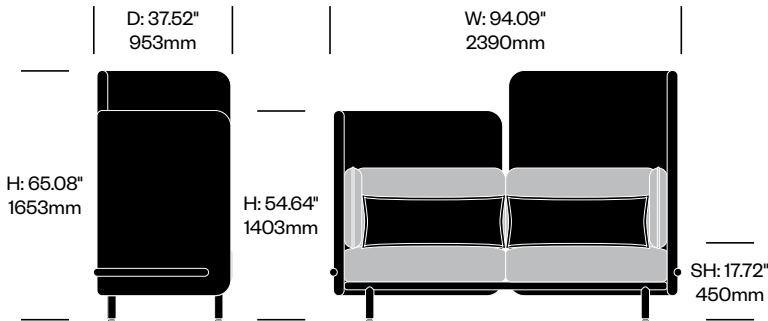

BuzziSpark

BuzziSpace | Alain Gilles | 2018 | Imported from the Netherlands

To order, specify:

1. Product number
2. Shield upholstery and color
3. Interior upholstery and color
4. Back cushion (and arm cushions if applicable) upholstery and color
5. Frame paint color

Two Seat Sofa with High Back on Left, Medium Back on Right

	Number	Grade A	Grade B	Grade C	Grade D	Grade E
	HCBZ-SKL2-HM2	11,621.00	12,719.00	13,266.00	13,570.00	
with Arm Cushions	HCBZ-SKL2-HMA2	11,997.00	13,156.00	13,736.00	14,057.00	
with Anti-Theft Arm Cushions	HCBZ-SKL2-HMAT2	12,213.00	13,372.00	13,952.00	14,273.00