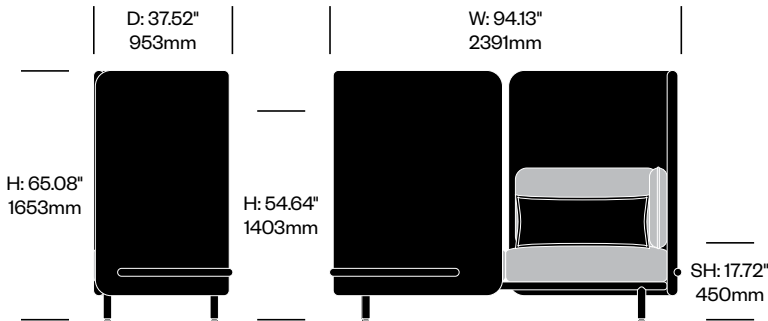

BuzziSpark

BuzziSpace | Alain Gilles | 2018 | Imported from the Netherlands

To order, specify:

1. Product number
2. Shield upholstery and color
3. Interior upholstery and color
4. Back cushion (and arm cushions if applicable) upholstery and color
5. Frame paint color

**Two Seat Sofa with High Back,
Open Left**

	Number	Grade A	Grade B	Grade C	Grade D	Grade E
	HCBZ-SKL2-LHH2	12,260.00	13,451.00	14,044.00	14,375.00	
with Arm Cushions	HCBZ-SKL2-LHHA2	12,636.00	13,888.00	14,514.00	14,862.00	
with Anti-Theft Arm Cushions	HCBZ-SKL2-LHHAT2	12,852.00	14,104.00	14,730.00	15,078.00