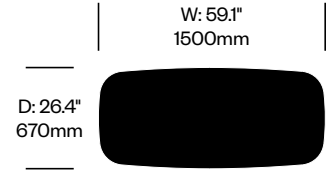

Volage EX-S

Cassina | Philippe Starck | 2018 | Imported from Italy

To order, specify:

1. Product number
2. Top stone color
3. Base trim color

Small Coffee Table, Double Tier	Number	List Price
Black Marquiña Marble	HCCS-VXTO-12	5,815.00
Calacatta Marble	HCCS-VXTO-12	8,940.00
Emperador Marble	HCCS-VXTO-12	5,815.00
Grey Carnico Marble	HCCS-VXTO-12	5,815.00
Sahara Noir Marble	HCCS-VXTO-12	8,940.00
White Carrara Marble	HCCS-VXTO-12	5,300.00