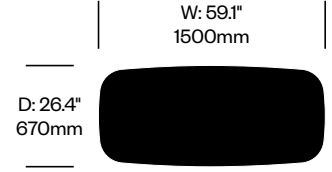

# Volage EX-S

Cassina | Philippe Starck | 2018 | Imported from Italy

**To order, specify:**

1. Product number
2. Top stone color
3. Base trim color

Small Coffee Table, Single Tier	Number	List Price
Black Marquiña Marble	HCCS-VXTO-11	3,880.00
Calacatta Marble	HCCS-VXTO-11	5,795.00
Emperador Marble	HCCS-VXTO-11	3,880.00
Grey Carnico Marble	HCCS-VXTO-11	3,880.00
Sahara Noir Marble	HCCS-VXTO-11	5,795.00
White Carrara Marble	HCCS-VXTO-11	3,560.00