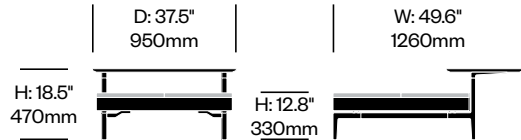

Volage EX-S

Cassina | Philippe Starck | 2018 | Imported from Italy

To order, specify:

1. Product number
2. Top stone color
3. Tray wood color
4. Base trim color

Coffee Table with Trays

Number

List Price

Black Marquiña Marble with Black Stained Ash	HCCS-VXTO-T2	6,865.00
Black Marquiña Marble with Santos Rosewood	HCCS-VXTO-T2	7,920.00
Calacatta Marble with Black Stained Ash	HCCS-VXTO-T2	7,455.00
Calacatta Marble with Santos Rosewood	HCCS-VXTO-T2	8,500.00
Emperador Marble with Black Stained Ash	HCCS-VXTO-T2	6,865.00
Emperador Marble with Santos Rosewood	HCCS-VXTO-T2	7,920.00
Grey Carnico Marble with Black Stained Ash	HCCS-VXTO-T2	6,865.00
Grey Carnico Marble with Santos Rosewood	HCCS-VXTO-T2	7,920.00
Sahara Noir Marble with Black Stained Ash	HCCS-VXTO-T2	7,455.00
Sahara Noir Marble with Santos Rosewood	HCCS-VXTO-T2	8,500.00
White Carrara Marble with Black Stained Ash	HCCS-VXTO-T2	6,175.00
White Carrara Marble with Santos Rosewood	HCCS-VXTO-T2	6,865.00