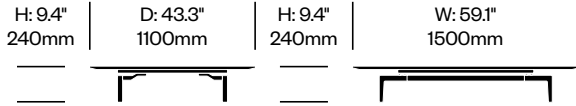

# Volage EX-S

Cassina | Philippe Starck | 2018 | Imported from Italy

**To order, specify:**

1. Product number
2. Top stone color
3. Base trim color

Small Coffee Table, Single Tier	Number	List Price
Black Marquiña Marble	HCCS-VXTO-11	3,880.00
Calacatta Marble	HCCS-VXTO-11	5,795.00
Emperador Marble	HCCS-VXTO-11	3,880.00
Grey Carnico Marble	HCCS-VXTO-11	3,880.00
Sahara Noir Marble	HCCS-VXTO-11	5,795.00
White Carrara Marble	HCCS-VXTO-11	3,560.00

Large Coffee Table, Single Tier	Number	List Price
Black Marquiña Marble	HCCS-VXTO-21	5,815.00
Calacatta Marble	HCCS-VXTO-21	8,765.00
Emperador Marble	HCCS-VXTO-21	5,635.00
Grey Carnico Marble	HCCS-VXTO-21	5,635.00
Sahara Noir Marble	HCCS-VXTO-21	8,765.00
White Carrara Marble	HCCS-VXTO-21	5,120.00