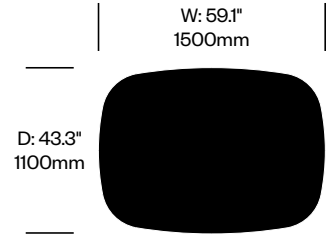

# Volage EX-S

Cassina | Philippe Starck | 2018 | Imported from Italy

**To order, specify:**

1. Product number
2. Top stone color
3. Base trim color

Small Coffee Table, Single Tier	Number	List Price
Black Marquiña Marble	HCCS-VXTO-11	3,880.00
Calacatta Marble	HCCS-VXTO-11	5,795.00
Emperador Marble	HCCS-VXTO-11	3,880.00
Grey Carnico Marble	HCCS-VXTO-11	3,880.00
Sahara Noir Marble	HCCS-VXTO-11	5,795.00
White Carrara Marble	HCCS-VXTO-11	3,560.00

Large Coffee Table, Single Tier	Number	List Price
Black Marquiña Marble	HCCS-VXTO-21	5,815.00
Calacatta Marble	HCCS-VXTO-21	8,765.00
Emperador Marble	HCCS-VXTO-21	5,635.00
Grey Carnico Marble	HCCS-VXTO-21	5,635.00
Sahara Noir Marble	HCCS-VXTO-21	8,765.00
White Carrara Marble	HCCS-VXTO-21	5,120.00