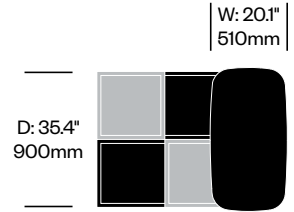

Volage EX-S

Cassina | Philippe Starck | 2018 | Imported from Italy

To order, specify:

1. Product number
2. Top stone color
3. Tray wood color
4. Base trim color

Coffee Table with Trays

Number

List Price

Black Marquiña Marble with Black Stained Ash	HCCS-VXTO-T2	6,865.00
Black Marquiña Marble with Santos Rosewood	HCCS-VXTO-T2	7,920.00
Calacatta Marble with Black Stained Ash	HCCS-VXTO-T2	7,455.00
Calacatta Marble with Santos Rosewood	HCCS-VXTO-T2	8,500.00
Emperador Marble with Black Stained Ash	HCCS-VXTO-T2	6,865.00
Emperador Marble with Santos Rosewood	HCCS-VXTO-T2	7,920.00
Grey Carnico Marble with Black Stained Ash	HCCS-VXTO-T2	6,865.00
Grey Carnico Marble with Santos Rosewood	HCCS-VXTO-T2	7,920.00
Sahara Noir Marble with Black Stained Ash	HCCS-VXTO-T2	7,455.00
Sahara Noir Marble with Santos Rosewood	HCCS-VXTO-T2	8,500.00
White Carrara Marble with Black Stained Ash	HCCS-VXTO-T2	6,175.00
White Carrara Marble with Santos Rosewood	HCCS-VXTO-T2	6,865.00