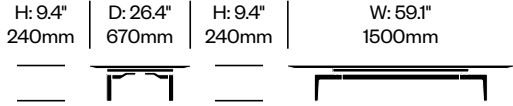

# Volage EX-S

Cassina | Philippe Starck | 2018 | Imported from Italy

**To order, specify:**

1. Product number
2. Top stone color
3. Base trim color

Small Coffee Table, Single Tier	Number	List Price
Black Marquiña Marble	HCCS-VXTO-11	3,880.00
Calacatta Marble	HCCS-VXTO-11	5,795.00
Emperador Marble	HCCS-VXTO-11	3,880.00
Grey Carnico Marble	HCCS-VXTO-11	3,880.00
Sahara Noir Marble	HCCS-VXTO-11	5,795.00
White Carrara Marble	HCCS-VXTO-11	3,560.00