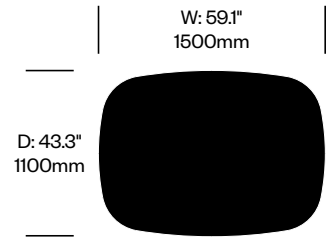

Large Coffee Table, Single Tier	Number	List Price
Black Marquiña Marble	HCCS-VXTO-21	5,815.00
Calacatta Marble	HCCS-VXTO-21	8,765.00
Emperador Marble	HCCS-VXTO-21	5,635.00
Grey Carnico Marble	HCCS-VXTO-21	5,635.00
Sahara Noir Marble	HCCS-VXTO-21	8,765.00
White Carrara Marble	HCCS-VXTO-21	5,120.00

# Volage EX-S

Cassina | Philippe Starck | 2018 | Imported from Italy

**To order, specify:**

1. Product number
2. Top stone color
3. Base trim color

Small Coffee Table, Double Tier	Number	List Price
Black Marquiña Marble	HCCS-VXTO-12	5,815.00
Calacatta Marble	HCCS-VXTO-12	8,940.00
Emperador Marble	HCCS-VXTO-12	5,815.00
Grey Carnico Marble	HCCS-VXTO-12	5,815.00
Sahara Noir Marble	HCCS-VXTO-12	8,940.00
White Carrara Marble	HCCS-VXTO-12	5,300.00

Large Coffee Table, Double Tier	Number	List Price
Black Marquiña Marble	HCCS-VXTO-22	7,570.00
Calacatta Marble	HCCS-VXTO-22	12,265.00
Emperador Marble	HCCS-VXTO-22	7,570.00
Grey Carnico Marble	HCCS-VXTO-22	7,570.00
Sahara Noir Marble	HCCS-VXTO-22	12,265.00
White Carrara Marble	HCCS-VXTO-22	7,045.00