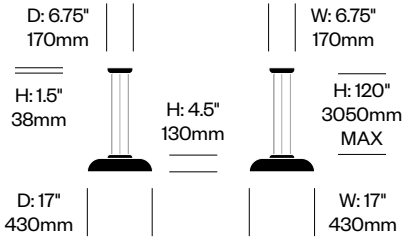

Totem

Pablo Designs | Pablo Pardo and Pablo Studio | 2023 | Imported from China

To order, specify:

1. Product number

Pendant Light, D	Number	List Price
Opal Glass	HCPL-TMP4-D	725.00