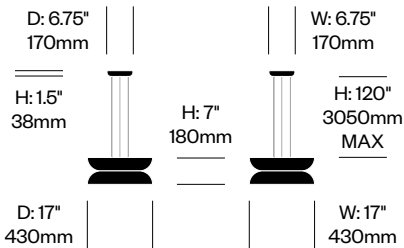

# Totem

Pablo Designs | Pablo Pardo and Pablo Studio | 2023 | Imported from China

**To order, specify:**

1. Product number

Pendant Light, DC	Number	List Price
Opal Glass	HCPL-TMP-DC	1,050.00

Pendant Light, DD	Number	List Price
Opal Glass	HCPL-TMP-DD	1,175.00

Flush Mounted Light, A	Number	List Price
Opal Glass	HCPL-TMM1-A	925.00

Flush Mounted Light, B	Number	List Price
Opal Glass	HCPL-TMM2-B	675.00

# Totem

Pablo Designs | Pablo Pardo and Pablo Studio | 2023 | Imported from China

**To order, specify:**

1. Product number

D: 6.75" | H: 5.75" | W: 6.75"  
170mm | 146mm | 170mm

Ø: 12"  
305mm

D: 12" | W: 12"  
305mm | 305mm

Flush Mounted Light, C	Number	List Price
Opal Glass	HCPL-TMM3-C	575.00

D: 6.75" | H: 5" | W: 6.75"  
170mm | 130mm | 170mm

Ø: 17"  
430mm

D: 17" | W: 17"  
430mm | 430mm

Flush Mounted Light, D	Number	List Price
Opal Glass	HCPL-TMM4-D	725.00