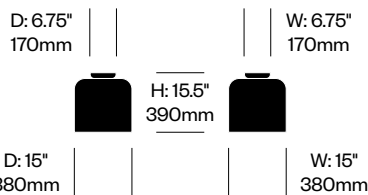

Flush Mounted Light, A	Number	List Price
Opal Glass	HCPL-TMM1-A	925.00