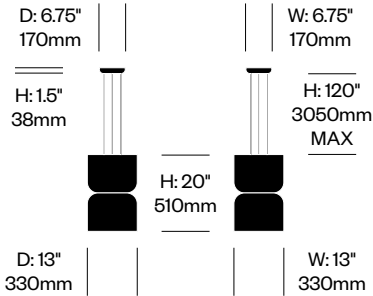

Totem

Pablo Designs | Pablo Pardo and Pablo Studio | 2023 | Imported from China

To order, specify:

1. Product number

Pendant Light, BB	Number	List Price
Opal Glass	HCPL-TMP-BB	1,050.00