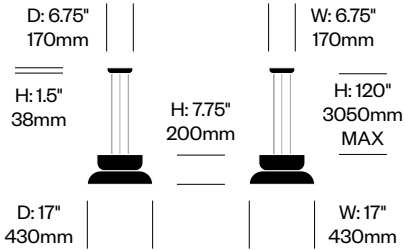

Totem

Pablo Designs | Pablo Pardo and Pablo Studio | 2023 | Imported from China

To order, specify:

1. Product number

Pendant Light, DC	Number	List Price
Opal Glass	HCPL-TMP-DC	1,050.00