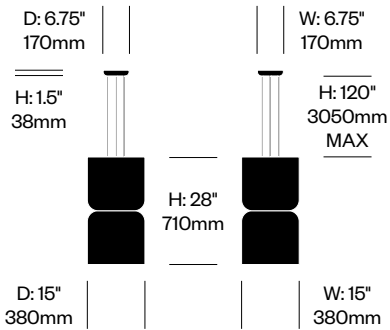

# Totem

Pablo Designs | Pablo Pardo and Pablo Studio | 2023 | Imported from China

**To order, specify:**

1. Product number

Pendant Light, D	Number	List Price
Opal Glass	HCPL-TMP4-D	725.00

Pendant Light, AA	Number	List Price
Opal Glass	HCPL-TMP-AA	1,675.00

# Totem

Pablo Designs | Pablo Pardo and Pablo Studio | 2023 | Imported from China

**To order, specify:**

1. Product number

D: 6.75" | H: 5.75" | W: 6.75"  
170mm | 146mm | 170mm

Ø: 12"  
305mm

D: 12" | W: 12"  
305mm | 305mm