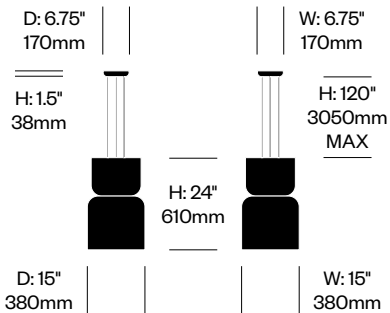

# Totem

Pablo Designs | Pablo Pardo and Pablo Studio | 2023 | Imported from China

**To order, specify:**

1. Product number

Pendant Light, D	Number	List Price
Opal Glass	HCPL-TMP4-D	725.00

Pendant Light, AA	Number	List Price
Opal Glass	HCPL-TMP-AA	1,675.00

# Totem

Pablo Designs | Pablo Pardo and Pablo Studio | 2023 | Imported from China

**To order, specify:**

1. Product number

D: 6.75" | H: 5.75" | W: 6.75"  
170mm | 146mm | 170mm

Ø: 12"  
305mm

D: 12" | W: 12"  
305mm | 305mm