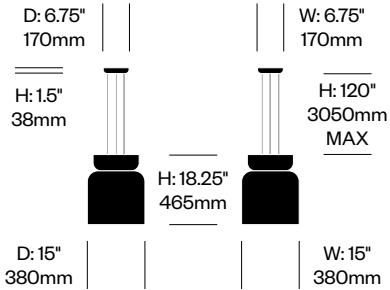

Totem

Pablo Designs | Pablo Pardo and Pablo Studio | 2023 | Imported from China

To order, specify:

1. Product number

Pendant Light, AC	Number	List Price
Opal Glass	HCPL-TMP-AC	1,200.00