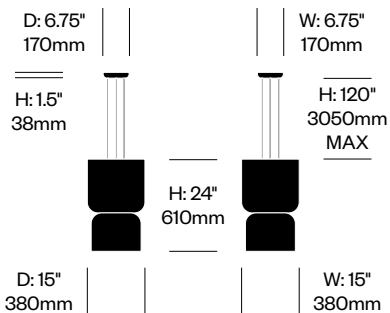

Pendant Light, BA	Number	List Price
Opal Glass	HCPL-TMP-BA	1,350.00