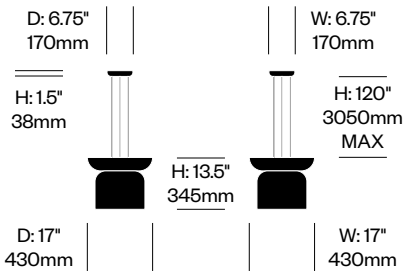

# Totem

Pablo Designs | Pablo Pardo and Pablo Studio | 2023 | Imported from China

**To order, specify:**

1. Product number

Pendant Light, BB	Number	List Price
Opal Glass	HCPL-TMP-BB	1,050.00

Pendant Light, BC	Number	List Price
Opal Glass	HCPL-TMP-BC	925.00

# Totem

Pablo Designs | Pablo Pardo and Pablo Studio | 2023 | Imported from China

**To order, specify:**

1. Product number

D: 6.75" | H: 5.75" | W: 6.75"  
170mm | 146mm | 170mm

Ø: 12"  
305mm

D: 12" | W: 12"  
305mm | 305mm