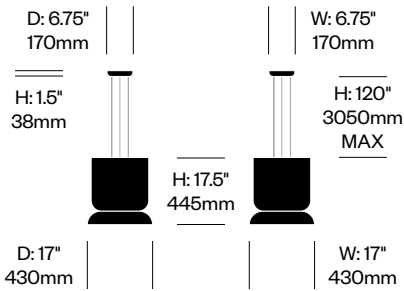

# Totem

Pablo Designs | Pablo Pardo and Pablo Studio | 2023 | Imported from China

**To order, specify:**

1. Product number

Pendant Light, CD	Number	List Price
Opal Glass	HCPL-TMP-CD	1,050.00

Pendant Light, DA	Number	List Price
Opal Glass	HCPL-TMP-DA	1,350.00

# Totem

Pablo Designs | Pablo Pardo and Pablo Studio | 2023 | Imported from China

**To order, specify:**

1. Product number

D: 6.75" | H: 5.75" | W: 6.75"  
170mm | 146mm | 170mm

Ø: 12"  
305mm

D: 12" | W: 12"  
305mm | 305mm

Flush Mounted Light, C	Number	List Price
Opal Glass	HCPL-TMM3-C	575.00

D: 6.75" | H: 5" | W: 6.75"  
170mm | 130mm | 170mm

Ø: 17"  
430mm

D: 17" | W: 17"  
430mm | 430mm

Flush Mounted Light, D	Number	List Price
Opal Glass	HCPL-TMM4-D	725.00