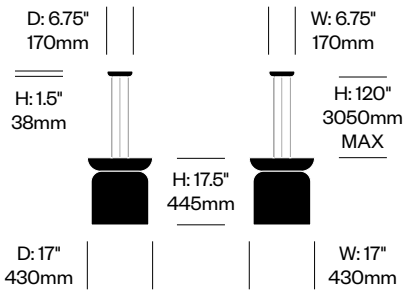

# Totem

Pablo Designs | Pablo Pardo and Pablo Studio | 2023 | Imported from China

**To order, specify:**

1. Product number

Pendant Light, AC	Number	List Price
Opal Glass	HCPL-TMP-AC	1,200.00

Pendant Light, AD	Number	List Price
Opal Glass	HCPL-TMP-AD	1,350.00

# Totem

Pablo Designs | Pablo Pardo and Pablo Studio | 2023 | Imported from China

**To order, specify:**

1. Product number

D: 6.75" | H: 5.75" | W: 6.75"  
170mm | 146mm | 170mm

Ø: 12"  
305mm

D: 12" | W: 12"  
305mm | 305mm