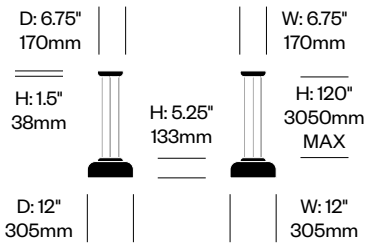

# Totem

Pablo Designs | Pablo Pardo and Pablo Studio | 2023 | Imported from China

**To order, specify:**

1. Product number

Pendant Light, A	Number	List Price
Opal Glass	HCPL-TMP1-A	925.00

Pendant Light, B	Number	List Price
Opal Glass	HCPL-TMP2-B	675.00

# Totem

Pablo Designs | Pablo Pardo and Pablo Studio | 2023 | Imported from China

**To order, specify:**

1. Product number

D: 6.75" | H: 5.75" | W: 6.75"  
170mm | 146mm | 170mm

Ø: 12"  
305mm

D: 12" | W: 12"  
305mm | 305mm