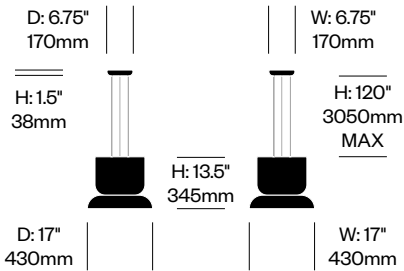

# Totem

Pablo Designs | Pablo Pardo and Pablo Studio | 2023 | Imported from China

**To order, specify:**

1. Product number

Pendant Light, CD	Number	List Price
Opal Glass	HCPL-TMP-CD	1,050.00

Pendant Light, DA	Number	List Price
Opal Glass	HCPL-TMP-DA	1,350.00

# Totem

Pablo Designs | Pablo Pardo and Pablo Studio | 2023 | Imported from China

**To order, specify:**

1. Product number

D: 6.75" | H: 5.75" | W: 6.75"  
170mm | 146mm | 170mm

Ø: 12"  
305mm

D: 12" | W: 12"  
305mm | 305mm

Flush Mounted Light, C	Number	List Price
Opal Glass	HCPL-TMM3-C	575.00

D: 6.75" | H: 5" | W: 6.75"  
170mm | 130mm | 170mm

Ø: 17"  
430mm

D: 17" | W: 17"  
430mm | 430mm

Flush Mounted Light, D	Number	List Price
Opal Glass	HCPL-TMM4-D	725.00