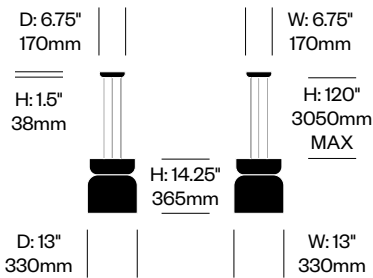

# Totem

Pablo Designs | Pablo Pardo and Pablo Studio | 2023 | Imported from China

**To order, specify:**

1. Product number

Pendant Light, BB	Number	List Price
Opal Glass	HCPL-TMP-BB	1,050.00

Pendant Light, BC	Number	List Price
Opal Glass	HCPL-TMP-BC	925.00

# Totem

Pablo Designs | Pablo Pardo and Pablo Studio | 2023 | Imported from China

**To order, specify:**

1. Product number

D: 6.75" | H: 5.75" | W: 6.75"  
170mm | 146mm | 170mm

Ø: 12"  
305mm

D: 12" | W: 12"  
305mm | 305mm