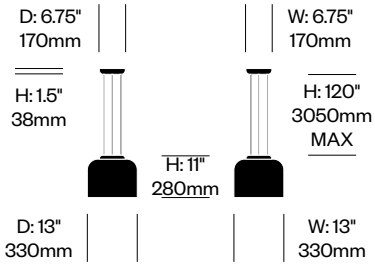

# Totem

Pablo Designs | Pablo Pardo and Pablo Studio | 2023 | Imported from China

**To order, specify:**

1. Product number

Pendant Light, A	Number	List Price
Opal Glass	HCPL-TMP1-A	925.00

Pendant Light, B	Number	List Price
Opal Glass	HCPL-TMP2-B	675.00

# Totem

Pablo Designs | Pablo Pardo and Pablo Studio | 2023 | Imported from China

**To order, specify:**

1. Product number

D: 6.75" | H: 5.75" | W: 6.75"  
170mm | 146mm | 170mm

Ø: 12"  
305mm

D: 12" | W: 12"  
305mm | 305mm