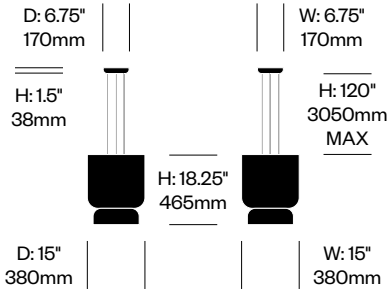

Totem

Pablo Designs | Pablo Pardo and Pablo Studio | 2023 | Imported from China

To order, specify:

1. Product number

Pendant Light, CA	Number	List Price
Opal Glass	HCPL-TMP-CA	1,200.00