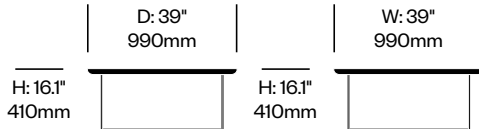

Torei

Cassina | Luca Nichetto | 2013 | Imported from Italy

To order, specify:

1. Product number
2. Top wood color

Square Occasional Table	Number	List Price
Black Stained Ash	HCCS-1639-TSW	2,810.00
Natural Ash	HCCS-1639-TSW	2,570.00