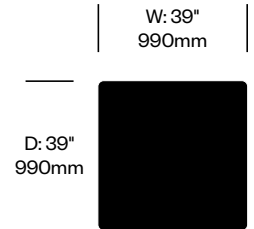

Torei

Cassina | Luca Nichetto | 2013 | Imported from Italy

To order, specify:

1. Product number
2. Top wood color

Square Occasional Table	Number	List Price
Black Stained Ash	HCCS-1639-TSW	2,810.00
Natural Ash	HCCS-1639-TSW	2,570.00