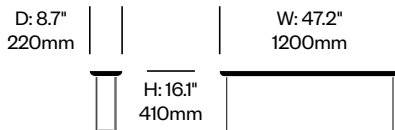

Rectangle Occasional Table	Number	List Price
Black Stained Ash	HCCS-1647-TAW	1,880.00
Canaletto Walnut	HCCS-1647-TAW	1,860.00
Natural Ash	HCCS-1647-TAW	1,785.00
Red Stained Ash	HCCS-1647-TAW	1,760.00