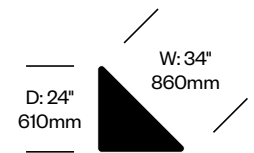

## To order, specify:

1. Product number
2. Top wood color

Square Occasional Table	Number	List Price
Black Stained Ash	HCCS-1639-TSW	2,810.00
Natural Ash	HCCS-1639-TSW	2,570.00

Triangle Occasional Table	Number	List Price
Black Stained Ash	HCCS-1224-TTW	1,555.00
Canaletto Walnut	HCCS-1224-TTW	1,875.00
Natural Ash	HCCS-1224-TTW	1,480.00