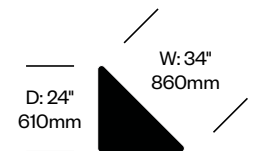

## To order, specify:

1. Product number
2. Top wood color

Square Occasional Table	Number	List Price
Black Stained Ash	HCCS-1639-TSW	2,810.00
Natural Ash	HCCS-1639-TSW	2,570.00

Triangle Occasional Table	Number	List Price
Black Stained Ash	HCCS-1224-TTW	1,555.00
Canaletto Walnut	HCCS-1224-TTW	1,875.00
Natural Ash	HCCS-1224-TTW	1,480.00