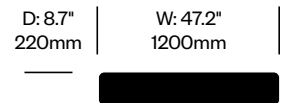

Rectangle Occasional Table	Number	List Price
Black Stained Ash	HCCS-1647-TAW	1,880.00
Canaletto Walnut	HCCS-1647-TAW	1,860.00
Natural Ash	HCCS-1647-TAW	1,785.00
Red Stained Ash	HCCS-1647-TAW	1,760.00