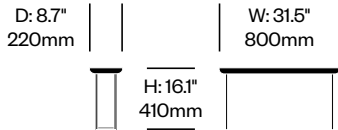

# Torei

Cassina | Luca Nichetto | 2013 | Imported from Italy

**To order, specify:**

1. Product number
2. Top wood color

Rectangle Occasional Table	Number	List Price
Black Stained Ash	HCCS-1232-TAW	1,490.00
Canaletto Walnut	HCCS-1232-TAW	1,385.00
Natural Ash	HCCS-1232-TAW	1,360.00
Red Stained Ash	HCCS-1232-TAW	1,395.00