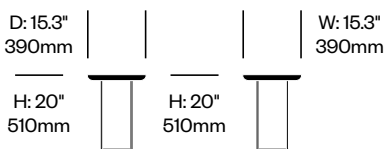

Round Occasional Table	Number	List Price
Black Stained Ash	HCCS-2015-TRW	1,555.00
Canaletto Walnut	HCCS-2015-TRW	1,525.00
Natural Ash	HCCS-2015-TRW	1,480.00
Red Stained Ash	HCCS-2015-TRW	1,620.00