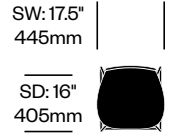

Tate Soft

Cappellini | Jasper Morrison | 2000 | Imported from Italy

To order, specify:

1. Product number
2. Upholstery and color
3. Base trim color