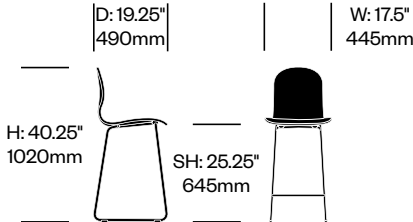

Tate Soft

Cappellini | Jasper Morrison | 2000 | Imported from Italy

To order, specify:

1. Product number
2. Upholstery and color
3. Base trim color

LOW STOOL WITH HIGH BACK

Painted Base	Number	COM/COL	List Price
Leather	HCCE-TSS2-HS1	1,615.00	1,925.00
Fabric	HCCE-TSS2-HS2	1,590.00	1,765.00
Faux Leather	HCCE-TSS2-HS3	1,590.00	1,615.00

Satin Stainless Steel Base	Number	COM/COL	List Price
Leather	HCCE-TSS2-HS1	1,745.00	2,040.00
Fabric	HCCE-TSS2-HS2	1,700.00	1,885.00
Faux Leather	HCCE-TSS2-HS3	1,700.00	1,745.00