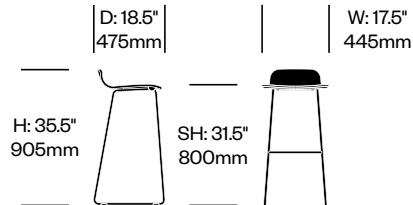

HIGH STOOL WITH LOW BACK

Painted Base	Number	COM/COL	List Price
Leather	HCCE-TSS3-LS1	1,590.00	1,775.00
Fabric	HCCE-TSS3-LS2	1,560.00	1,700.00
Faux Leather	HCCE-TSS3-LS3	1,560.00	1,590.00

Satin Stainless Steel Base	Number	COM/COL	List Price
Leather	HCCE-TSS3-LS1	1,685.00	1,875.00
Fabric	HCCE-TSS3-LS2	1,665.00	1,810.00
Faux Leather	HCCE-TSS3-LS3	1,665.00	1,685.00