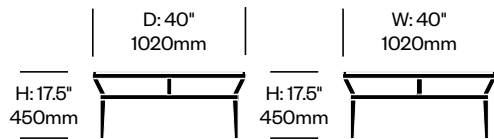

Round Cocktail Table	Number	List Price
Clear Glass Top	HCJC-SL-TON40-G	2,920.00
Backpainted Glass Top	HCJC-SL-TON40-P	4,125.00
Stone Top	HCJC-SL-TON40-S	4,097.00

Square Cocktail Table	Number	List Price
Clear Glass Top	HCJC-SL-TOQ40-G	3,147.00
Backpainted Glass Top	HCJC-SL-TOQ40-P	4,330.00
Stone Top	HCJC-SL-TOQ40-S	4,236.00