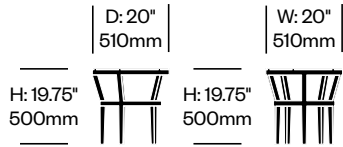

Sable (J6R-63)

Slant

JANUS et Cie | Janice Feldman | Made in Vietnam

To order, specify:

1. Product number
2. Frame paint color
3. Top stone (if applicable)

Round Occasional Table	Number	List Price
Clear Glass Top	HCJC-SL-TON20-G	1,441.00
Backpainted Glass Top	HCJC-SL-TON20-P	1,713.00
Stone Top	HCJC-SL-TON20-S	1,737.00