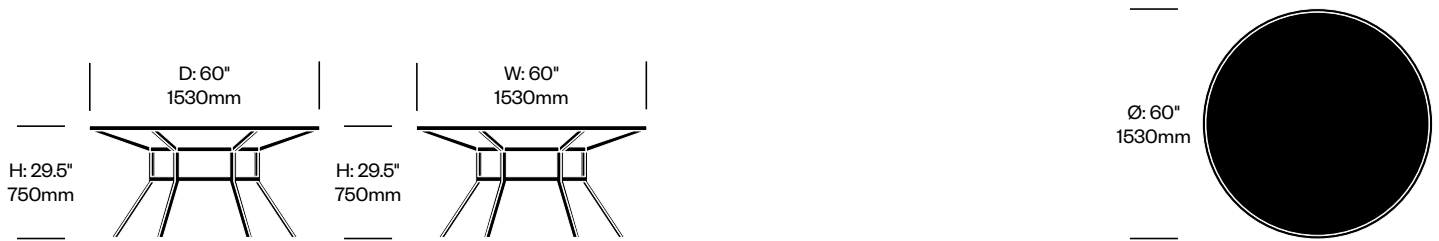

Slant

JANUS et Cie | Janice Feldman | Made in Vietnam

To order, specify:

1. Product number
2. Frame paint color

Square Dining Table	Number	List Price
Clear Glass Top	HCJC-SL-TDQ39-G	5,124.00

Small Round Dining Table	Number	List Price
Clear Glass Top	HCJC-SL-TDN48-G	3,158.00
Backpainted Glass Top	HCJC-SL-TDN48-P	4,586.00