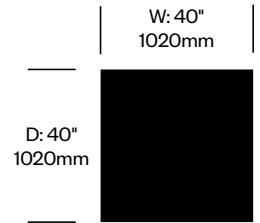

Square Cocktail Table	Number	List Price
Clear Glass Top	HCJC-SL-TOQ40-G	3,147.00
Backpainted Glass Top	HCJC-SL-TOQ40-P	4,330.00
Stone Top	HCJC-SL-TOQ40-S	4,236.00