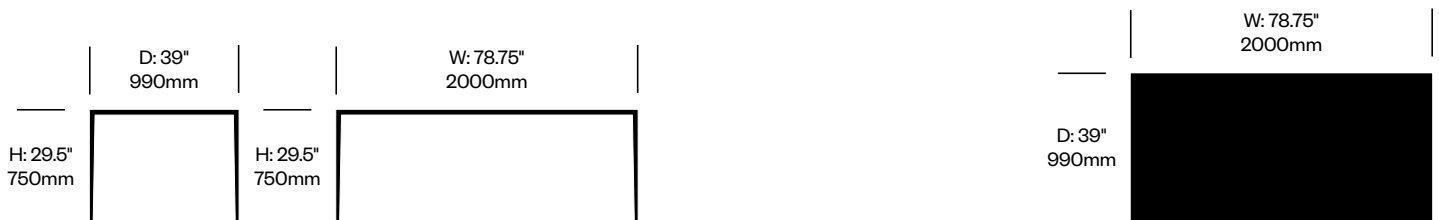

Rectangle Dining Table	Number	List Price
Backpainted Glass Top	HCJC-SL-TDR79-G	8,578.00