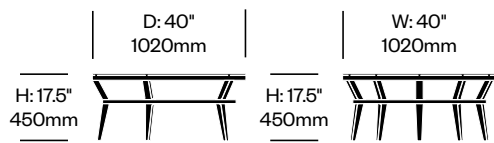

Round Cocktail Table	Number	List Price
Clear Glass Top	HCJC-SL-TON40-G	2,920.00
Backpainted Glass Top	HCJC-SL-TON40-P	4,125.00
Stone Top	HCJC-SL-TON40-S	4,097.00

Square Cocktail Table	Number	List Price
Clear Glass Top	HCJC-SL-TOQ40-G	3,147.00
Backpainted Glass Top	HCJC-SL-TOQ40-P	4,330.00
Stone Top	HCJC-SL-TOQ40-S	4,236.00