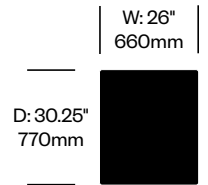

1. Product number (optional glass top sold separately)
2. JANUSfiber® color

Side Table	Number	List Price
	HCJC-SE-TOCQ19-J	1,316.00

Small Coffee Table	Number	List Price
	HCJC-SE-TFCR26-J	1,895.00

Large Coffee Table	Number	List Price
	HCJC-SE-TFCR36-J	2,273.00