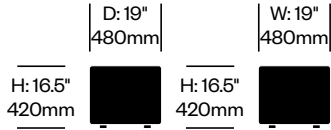

1. Product number (optional glass top sold separately)
2. JANUSfiber® color

Side Table	Number	List Price
	HCJC-SE-TOCQ19-J	1,316.00

Small Coffee Table	Number	List Price
	HCJC-SE-TFCR26-J	1,895.00

Large Coffee Table	Number	List Price
	HCJC-SE-TFCR36-J	2,273.00