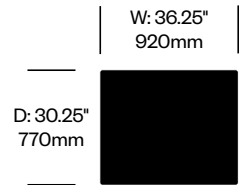

1. Product number (optional glass top sold separately)
2. JANUSfiber® color

Side Table	Number	List Price
	HCJC-SE-TOCQ19-J	1,316.00

Small Coffee Table	Number	List Price
	HCJC-SE-TFCR26-J	1,895.00

Large Coffee Table	Number	List Price
	HCJC-SE-TFCR36-J	2,273.00