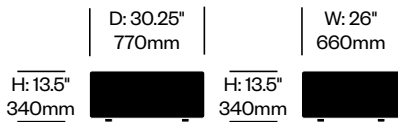

1. Product number (optional glass top sold separately)
2. JANUSfiber® color

Side Table	Number	List Price
	HCJC-SE-TOCQ19-J	1,316.00

Small Coffee Table	Number	List Price
	HCJC-SE-TFCR26-J	1,895.00

Large Coffee Table	Number	List Price
	HCJC-SE-TFCR36-J	2,273.00