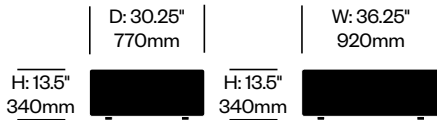

1. Product number (optional glass top sold separately)
2. JANUSfiber® color

Side Table	Number	List Price
	HCJC-SE-TOCQ19-J	1,316.00

Small Coffee Table	Number	List Price
	HCJC-SE-TFCR26-J	1,895.00

Large Coffee Table	Number	List Price
	HCJC-SE-TFCR36-J	2,273.00