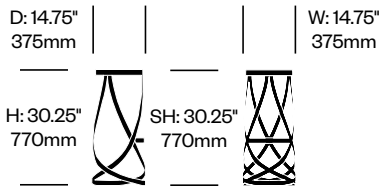

Low Stool	Number	List Price
Painted	HCCE-RIB2	815.00

High Stool	Number	List Price
Painted	HCCE-RIB3	1,305.00

To order, specify:

1. Product number
2. Paint color

Magnetic Cushion	Number	List Price
Leather	HCCE-RIB1-1	600.00
Fabric	HCCE-RIB1-2	580.00
Faux Leather	HCCE-RIB1-3	545.00