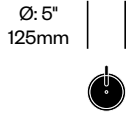

# Pixo Plus

Pablo Designs | Fernando Pardo and Pablo Pardo | 2019 | Imported from China

**To order, specify:**

1. Product number
2. Trim color

Table Light	Number	List Price
Standard Trim	HCPL-PPT1-16	295.00
Premium Trim	HCPL-PPT1-16	295.00