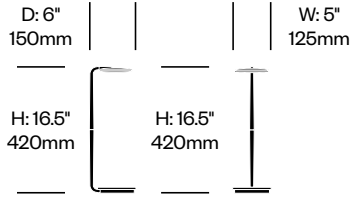

# Pixo Plus

Pablo Designs | Fernando Pardo and Pablo Pardo | 2019 | Imported from China

**To order, specify:**

1. Product number
2. Trim color

Table Light	Number	List Price
Standard Trim	HCPL-PPT1-16	295.00
Premium Trim	HCPL-PPT1-16	295.00

Table Light with Occupancy Sensor	Number	List Price
Standard Trim	HCPL-PPT1-16O	335.00
Premium Trim	HCPL-PPT1-16O	335.00