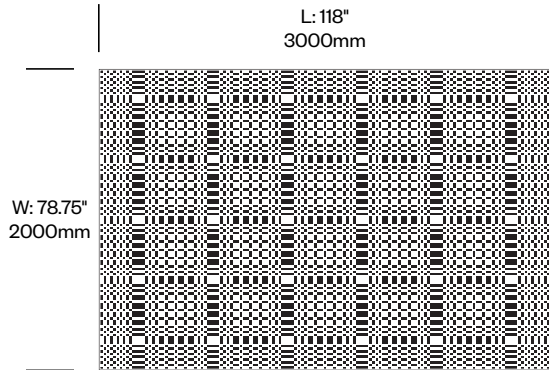

## Overview

- Made of 100% recycled polyethylene terephthalate (PET)
- Made by hand using a dhurrie technique
- Thickness is approximately 0.24" (6mm)
- Each rug is made by hand and therefore has a unique design
- Variations in size (not exceeding 5%)
- Variations in the material or color are not errors or defects
- Suitable for indoor/outdoor use, however, color will fade over time when placed in direct sunlight
- Complies with 2010 ADA Standards for Accessible Design
- Available in custom dimensions with a maximum width of 4500mm and a maximum length of 4500mm
- Available in custom colors, if a Chromatone value is provided

## Surfaces

Rug Color

- Black (AF-A01)
- Celeste (AF-A02)
- Grey (AF-A03)
- Rosado (AF-A04)

# Patch

GAN | Patricia Urquiola | 2021 | Made in India, Imported from Spain

---

**To order, specify:**

1. Product number
2. Rug color

Area Rug	Number	List Price
Recycled PET	HCGN-PAAR-P	2,610.00