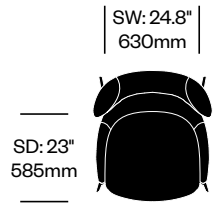

P22

Cassina | Patrick Norguet | 2013 | Imported from Italy

To order, specify:

1. Product number
2. Upholstery and color
3. Base trim color