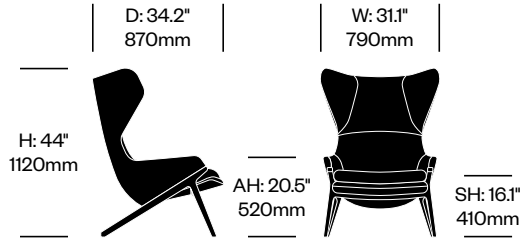

P22

Cassina | Patrick Norguet | 2013 | Imported from Italy

To order, specify:

1. Product number
2. Upholstery and color
3. Base trim color

Lounge Chair

Number

COM/COL List Price

Leather	HCCS-P2L1-1	6,415.00	7,505.00
Fabric	HCCS-P2L1-2	6,135.00	6,990.00

Ottoman

Number

COM/COL List Price

Leather	HCCS-P2F1-1	1,990.00	2,485.00
Fabric	HCCS-P2F1-2	1,885.00	2,165.00