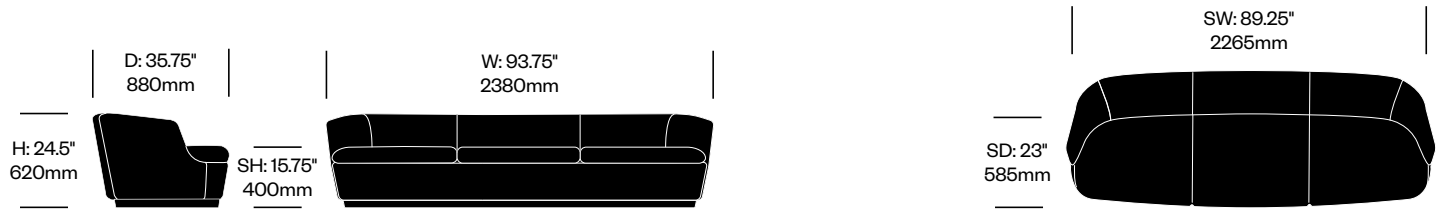

Lounge Chair with Swivel Base	Number	COM/COL	List Price
Leather	HCCE-ORL1-1NP	5,895.00	6,965.00
Fabric	HCCE-ORL1-2NP	5,730.00	6,465.00
Faux Leather	HCCE-ORL1-3NP	5,730.00	5,895.00

Lounge Chair with Auto-Return Swivel Base	Number	COM/COL	List Price
Leather	HCCE-ORL1-1RP	6,105.00	7,175.00
Fabric	HCCE-ORL1-2RP	5,940.00	6,675.00
Faux Leather	HCCE-ORL1-3RP	5,940.00	6,105.00

Orla

Cappellini | Jasper Morrison | 2014 | Imported from Italy

To order, specify:

1. Product number
2. Upholstery and color

Two Seat Sofa	Number	COM/COL	List Price
Leather	HCCE-ORL2-1FP	8,025.00	10,080.00
Fabric	HCCE-ORL2-2FP	7,750.00	9,175.00
Faux Leather	HCCE-ORL2-3FP	7,750.00	8,025.00

Three Seat Sofa	Number	COM/COL	List Price
Leather	HCCE-ORL3-1FP	9,340.00	11,840.00
Fabric	HCCE-ORL3-2FP	8,980.00	10,730.00
Faux Leather	HCCE-ORL3-3FP	8,980.00	9,340.00