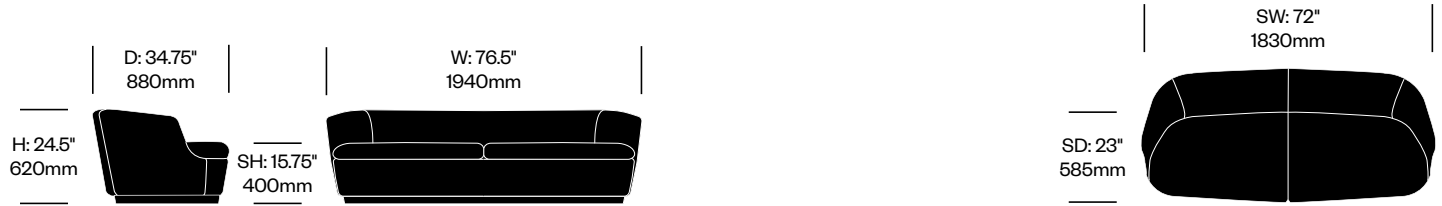

Orla

Cappellini | Jasper Morrison | 2014 | Imported from Italy

To order, specify:

1. Product number
2. Upholstery and color

Two Seat Sofa	Number	COM/COL	List Price
Leather	HCCE-ORL2-1FP	8,025.00	10,080.00
Fabric	HCCE-ORL2-2FP	7,750.00	9,175.00
Faux Leather	HCCE-ORL2-3FP	7,750.00	8,025.00