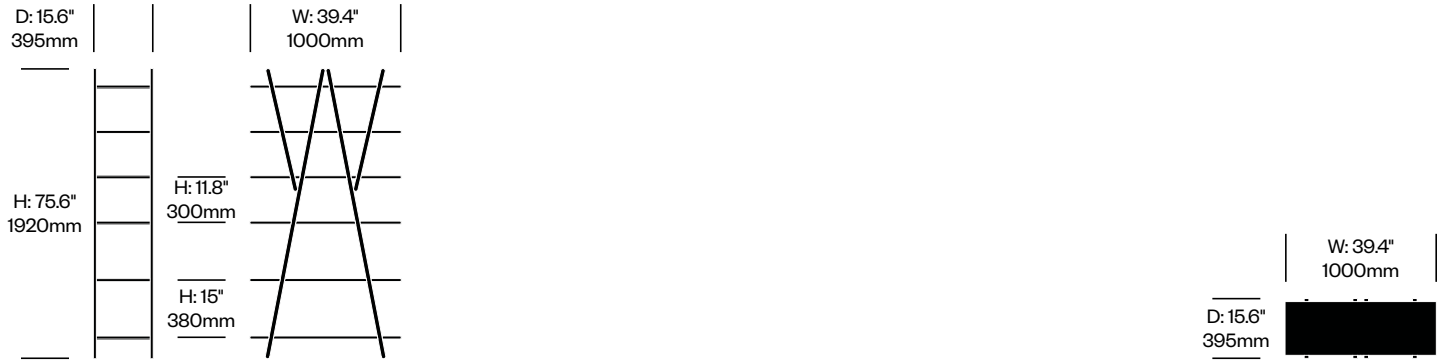

Nuvola Rossa

Cassina | Vico Magistretti | 1977 | Imported from Italy

To order, specify:

1. Product number
2. Wood or paint color

Bookshelf	Number	List Price
American Walnut	HCCS-NRBC-W	8,010.00
Natural Beech	HCCS-NRBC-W	5,740.00
Painted	HCCS-NRBC-P	6,960.00