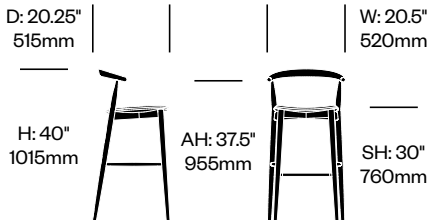

Newood Light

Cappellini | Brogiato Traverso | 2020 | Imported from Italy

To order, specify:

1. Product number
2. Upholstery and color (if applicable)
3. Wood color

Stacking Side Chair

Number

List Price

Leather	HCCE-NLS4-1	1,445.00
Fabric	HCCE-NLS4-2	1,160.00
Faux Leather	HCCE-NLS4-3	1,065.00
Wood	HCCE-NLS4-W	995.00

Low Stool

Number

List Price

Leather	HCCE-NLS1-1	1,970.00
Fabric	HCCE-NLS1-2	1,615.00
Faux Leather	HCCE-NLS1-3	1,485.00
Wood	HCCE-NLS1-W	1,295.00

High Stool

Number

List Price

Leather	HCCE-NLS2-1	2,010.00
Fabric	HCCE-NLS2-2	1,645.00
Faux Leather	HCCE-NLS2-3	1,515.00
Wood	HCCE-NLS2-W	1,430.00