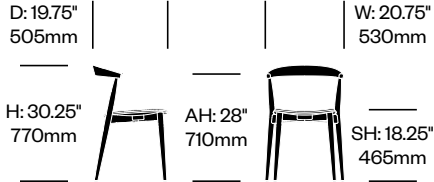

Newood Light

Cappellini | Brogiato Traverso | 2020 | Imported from Italy

To order, specify:

1. Product number
2. Upholstery and color (if applicable)
3. Wood color

Stacking Side Chair

Number

List Price

Leather	HCCE-NLS4-1	1,445.00
Fabric	HCCE-NLS4-2	1,160.00
Faux Leather	HCCE-NLS4-3	1,065.00
Wood	HCCE-NLS4-W	995.00