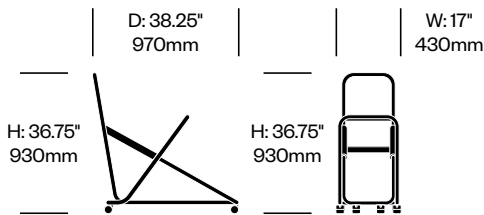

Low Stool

Number

List Price

Leather	HCCE-NLS1-1	1,970.00
Fabric	HCCE-NLS1-2	1,615.00
Faux Leather	HCCE-NLS1-3	1,485.00
Wood	HCCE-NLS1-W	1,295.00

High Stool

Number

List Price

Leather	HCCE-NLS2-1	2,010.00
Fabric	HCCE-NLS2-2	1,645.00
Faux Leather	HCCE-NLS2-3	1,515.00
Wood	HCCE-NLS2-W	1,430.00

Newood Light

Cappellini | Brogliato Traverso | 2020 | Imported from Italy

To order, specify:

1. Product number
2. Upholstery and color
3. Wood color

Lounge Chair	Number	List Price
Leather	HCCE-NLL1-1	3,380.00
Fabric	HCCE-NLL1-2	3,050.00
Faux Leather	HCCE-NLL1-3	2,955.00

To order, specify:

1. Product number
2. Paint color

Trolley Cart	Number	List Price
Stacks 12 Chairs	HCCE-NWTC	890.00