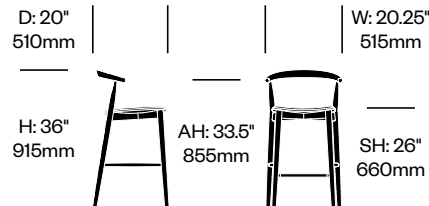

Newood Light

Cappellini | Brogiato Traverso | 2020 | Imported from Italy

To order, specify:

1. Product number
2. Upholstery and color (if applicable)
3. Wood color

Stacking Side Chair

Number

List Price

Leather	HCCE-NLS4-1	1,445.00
Fabric	HCCE-NLS4-2	1,160.00
Faux Leather	HCCE-NLS4-3	1,065.00
Wood	HCCE-NLS4-W	995.00

Low Stool

Number

List Price

Leather	HCCE-NLS1-1	1,970.00
Fabric	HCCE-NLS1-2	1,615.00
Faux Leather	HCCE-NLS1-3	1,485.00
Wood	HCCE-NLS1-W	1,295.00

High Stool

Number

List Price

Leather	HCCE-NLS2-1	2,010.00
Fabric	HCCE-NLS2-2	1,645.00
Faux Leather	HCCE-NLS2-3	1,515.00
Wood	HCCE-NLS2-W	1,430.00