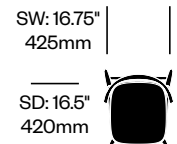

Newood Light

Cappellini | Brogiato Traverso | 2020 | Imported from Italy

To order, specify:

1. Product number
2. Upholstery and color (if applicable)
3. Wood color

Stacking Side Chair

Number

List Price

Leather	HCCE-NLS4-1	1,445.00
Fabric	HCCE-NLS4-2	1,160.00
Faux Leather	HCCE-NLS4-3	1,065.00
Wood	HCCE-NLS4-W	995.00

Low Stool

Number

List Price

Leather	HCCE-NLS1-1	1,970.00
Fabric	HCCE-NLS1-2	1,615.00
Faux Leather	HCCE-NLS1-3	1,485.00
Wood	HCCE-NLS1-W	1,295.00

High Stool

Number

List Price

Leather	HCCE-NLS2-1	2,010.00
Fabric	HCCE-NLS2-2	1,645.00
Faux Leather	HCCE-NLS2-3	1,515.00
Wood	HCCE-NLS2-W	1,430.00