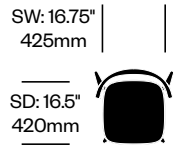

Newood Light

Cappellini | Brogiato Traverso | 2020 | Imported from Italy

To order, specify:

1. Product number
2. Upholstery and color (if applicable)
3. Wood color