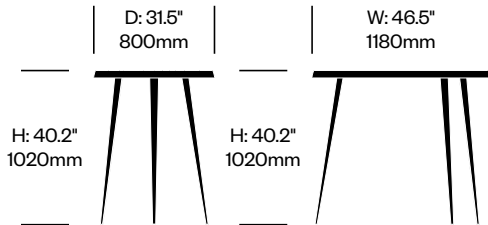

Mexique

Cassina | Charlotte Perriand | 1952 | Imported from Italy

To order, specify:

1. Product number
2. Top paint or wood color
3. Leg trim color

BAR HEIGHT COLLABORATIVE TABLE

Matte Black Legs	Number	List Price
Gloss Painted Top	HCCS-MXTC-2P	4,635.00
Matte Painted Top	HCCS-MXTC-2P	3,485.00
American Walnut Top	HCCS-MXTC-2W	5,160.00
Black Stained Oak Top	HCCS-MXTC-2W	3,650.00
Natural Oak Top	HCCS-MXTC-2W	3,650.00

Gunmetal Grey Legs	Number	List Price
Gloss Painted Top	HCCS-MXTC-2P	4,905.00
Matte Painted Top	HCCS-MXTC-2P	3,725.00
American Walnut Top	HCCS-MXTC-2W	5,425.00
Black Stained Oak Top	HCCS-MXTC-2W	3,915.00
Natural Oak Top	HCCS-MXTC-2W	3,915.00