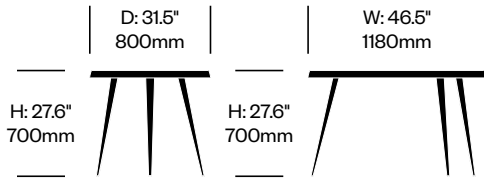

Mexique

Cassina | Charlotte Perriand | 1952 | Imported from Italy

To order, specify:

1. Product number
2. Top paint or wood color
3. Leg trim color

STANDARD HEIGHT COLLABORATIVE TABLE

Matte Black Legs	Number	List Price
Gloss Painted Top	HCCS-MXTC-IP	4,110.00
Matte Painted Top	HCCS-MXTC-IP	2,985.00
American Walnut Top	HCCS-MXTC-1W	4,705.00
Black Stained Oak Top	HCCS-MXTC-1W	3,125.00
Natural Oak Top	HCCS-MXTC-1W	3,125.00

Gunmetal Grey Legs	Number	List Price
Gloss Painted Top	HCCS-MXTC-IP	4,370.00
Matte Painted Top	HCCS-MXTC-IP	3,235.00
American Walnut Top	HCCS-MXTC-1W	4,905.00
Black Stained Oak Top	HCCS-MXTC-1W	3,390.00
Natural Oak Top	HCCS-MXTC-1W	3,390.00