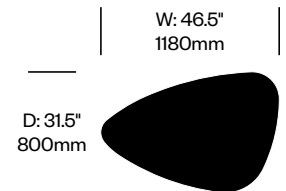

LOW COFFEE TABLE

Matte Black Legs	Number	List Price
Gloss Painted Top	HCCS-MXTO-1P	3,585.00
Matte Painted Top	HCCS-MXTO-1P	2,565.00
American Walnut Top	HCCS-MXTO-1W	4,305.00
Black Stained Oak Top	HCCS-MXTO-1W	2,730.00
Natural Oak Top	HCCS-MXTO-1W	2,730.00

Gunmetal Grey Legs	Number	List Price
Gloss Painted Top	HCCS-MXTO-1P	3,845.00
Matte Painted Top	HCCS-MXTO-1P	2,800.00
American Walnut Top	HCCS-MXTO-1W	4,500.00
Black Stained Oak Top	HCCS-MXTO-1W	2,995.00
Natural Oak Top	HCCS-MXTO-1W	2,995.00