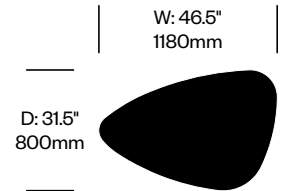

Mexique

Cassina | Charlotte Perriand | 1952 | Imported from Italy

To order, specify:

1. Product number
2. Top paint or wood color
3. Leg trim color

BAR HEIGHT COLLABORATIVE TABLE

Matte Black Legs	Number	List Price
Gloss Painted Top	HCCS-MXTC-2P	4,635.00
Matte Painted Top	HCCS-MXTC-2P	3,485.00
American Walnut Top	HCCS-MXTC-2W	5,160.00
Black Stained Oak Top	HCCS-MXTC-2W	3,650.00
Natural Oak Top	HCCS-MXTC-2W	3,650.00

Gunmetal Grey Legs	Number	List Price
Gloss Painted Top	HCCS-MXTC-2P	4,905.00
Matte Painted Top	HCCS-MXTC-2P	3,725.00
American Walnut Top	HCCS-MXTC-2W	5,425.00
Black Stained Oak Top	HCCS-MXTC-2W	3,915.00
Natural Oak Top	HCCS-MXTC-2W	3,915.00