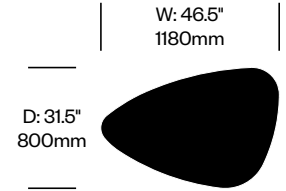

Mexique

Cassina | Charlotte Perriand | 1952 | Imported from Italy

To order, specify:

1. Product number
2. Top paint or wood color
3. Leg trim color