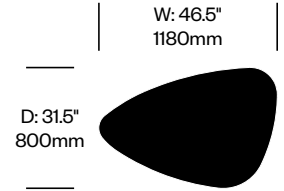

Mexique

Cassina | Charlotte Perriand | 1952 | Imported from Italy

To order, specify:

1. Product number
2. Top paint or wood color
3. Leg trim color

HIGH COFFEE TABLE

Matte Black Legs	Number	List Price
Gloss Painted Top	HCCS-MXTO-3P	3,845.00
Matte Painted Top	HCCS-MXTO-3P	2,800.00
American Walnut Top	HCCS-MXTO-3W	4,500.00
Black Stained Oak Top	HCCS-MXTO-3W	2,995.00
Natural Oak Top	HCCS-MXTO-3W	2,995.00

Gunmetal Grey Legs	Number	List Price
Gloss Painted Top	HCCS-MXTO-3P	4,040.00
Matte Painted Top	HCCS-MXTO-3P	2,985.00
American Walnut Top	HCCS-MXTO-3W	4,705.00
Black Stained Oak Top	HCCS-MXTO-3W	3,195.00
Natural Oak Top	HCCS-MXTO-3W	3,195.00