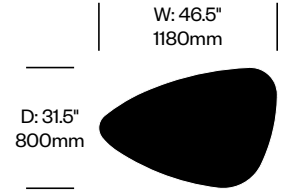

Mexique

Cassina | Charlotte Perriand | 1952 | Imported from Italy

To order, specify:

1. Product number
2. Top paint or wood color
3. Leg trim color

STANDARD HEIGHT COLLABORATIVE TABLE

Matte Black Legs	Number	List Price
Gloss Painted Top	HCCS-MXTC-IP	4,110.00
Matte Painted Top	HCCS-MXTC-IP	2,985.00
American Walnut Top	HCCS-MXTC-1W	4,705.00
Black Stained Oak Top	HCCS-MXTC-1W	3,125.00
Natural Oak Top	HCCS-MXTC-1W	3,125.00

Gunmetal Grey Legs	Number	List Price
Gloss Painted Top	HCCS-MXTC-IP	4,370.00
Matte Painted Top	HCCS-MXTC-IP	3,235.00
American Walnut Top	HCCS-MXTC-1W	4,905.00
Black Stained Oak Top	HCCS-MXTC-1W	3,390.00
Natural Oak Top	HCCS-MXTC-1W	3,390.00