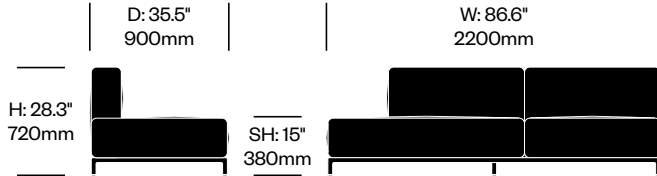

Mex-Hi

Cassina | Piero Lissoni | 2020 | Imported from Italy

To order, specify:

1. Product number
2. Upholstery and color
3. Base trim color

WIDE TWO SEAT SOFA WITHOUT ARMS, PENINSULA ON RIGHT

Chrome Base	Number	List Price
Leather	HCCS-MHL2-WNP1	11,795.00
Fabric	HCCS-MHL2-WNP2	10,520.00
Matte Anthracite Base	Number	List Price
Leather	HCCS-MHL2-WNP1	10,850.00
Fabric	HCCS-MHL2-WNP2	9,575.00