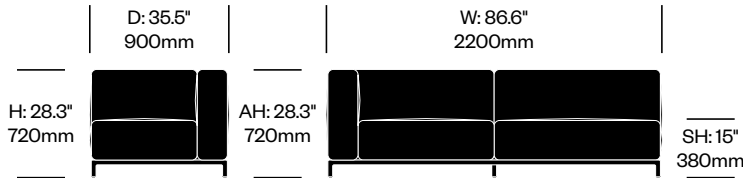

WIDE TWO SEAT SOFA WITH RIGHT ARM

Chrome Base	Number	List Price
Leather	HCCS-MHL2-WNA1	13,195.00
Fabric	HCCS-MHL2-WNA2	11,855.00

Matte Anthracite Base	Number	List Price
Leather	HCCS-MHL2-WNA1	12,250.00
Leather	HCCS-MHL2-WNA2	10,910.00