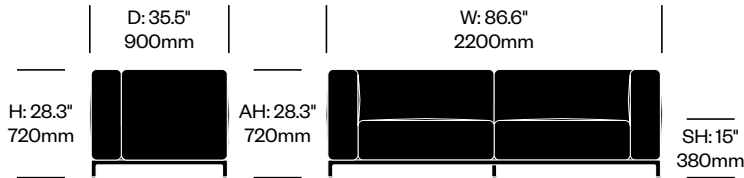

WIDE TWO SEAT SOFA WITH ARMS

Chrome Base	Number	List Price
Leather	HCCS-MHL2-WAA1	14,015.00
Fabric	HCCS-MHL2-WAA2	12,680.00

Matte Anthracite Base	Number	List Price
Leather	HCCS-MHL2-WAA1	13,800.00
Fabric	HCCS-MHL2-WAA2	12,395.00