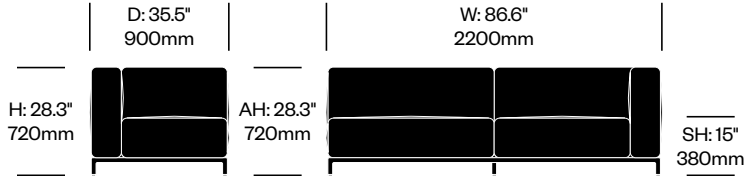

Mex-Hi

Cassina | Piero Lissoni | 2020 | Imported from Italy

To order, specify:

1. Product number
2. Upholstery and color
3. Base trim color

WIDE TWO SEAT SOFA WITH LEFT ARM

Chrome Base	Number	List Price
Leather	HCCS-MHL2-WAN1	13,195.00
Fabric	HCCS-MHL2-WAN2	11,855.00

Matte Anthracite Base	Number	List Price
Leather	HCCS-MHL2-WAN1	12,250.00
Fabric	HCCS-MHL2-WAN2	10,910.00