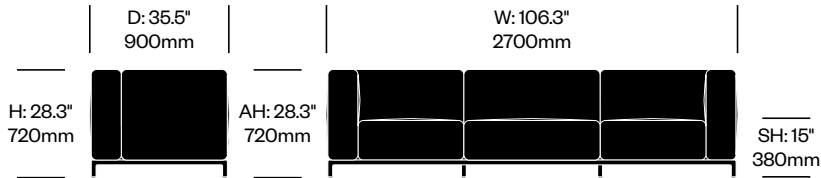

WIDE THREE SEAT SOFA WITH ARMS

Chrome Base	Number	List Price
Leather	HCCS-MHL3-WAA1	17,695.00
Fabric	HCCS-MHL3-WAA2	16,425.00

Matte Anthracite Base	Number	List Price
Leather	HCCS-MHL3-WAA1	15,985.00
Fabric	HCCS-MHL3-WAA2	14,710.00