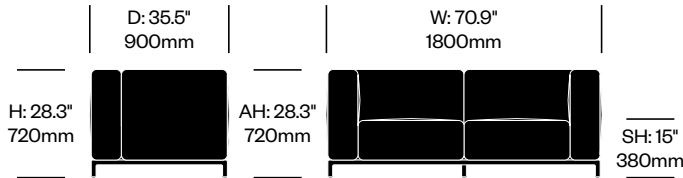

# Mex-Hi

Cassina | Piero Lissoni | 2020 | Imported from Italy

**To order, specify:**

1. Product number
2. Upholstery and color
3. Base trim color

**TWO SEAT SOFA WITH LEFT ARM**

Chrome Base	Number	List Price
Leather	HCCS-MHL2-AN1	11,340.00
Fabric	HCCS-MHL2-AN2	10,235.00
Matte Anthracite Base	Number	List Price
Leather	HCCS-MHL2-AN1	10,680.00
Fabric	HCCS-MHL2-AN2	9,575.00