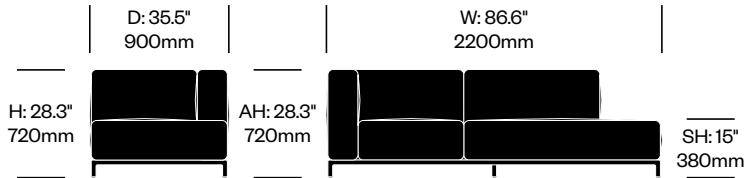

WIDE TWO SEAT SOFA WITH RIGHT ARM, PENINSULA ON LEFT

Chrome Base	Number	List Price
Leather	HCCS-MHL2-WPA1	12,900.00
Fabric	HCCS-MHL2-WPA2	11,530.00

Matte Anthracite Base	Number	List Price
Leather	HCCS-MHL2-WPA1	11,955.00
Fabric	HCCS-MHL2-WPA2	10,585.00