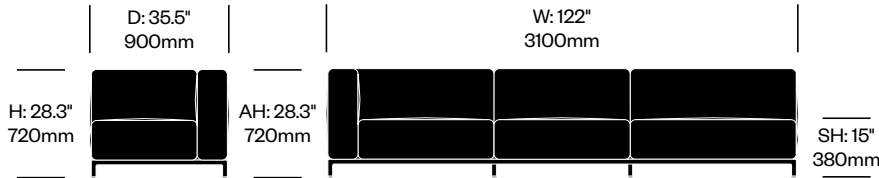

# Mex-Hi

Cassina | Piero Lissoni | 2020 | Imported from Italy

**To order, specify:**

1. Product number
2. Upholstery and color
3. Base trim color

**EXTRA WIDE THREE SEAT SOFA WITHOUT ARMS**

Chrome Base	Number	List Price
Leather	HCCS-MHL3-XNN1	17,805.00
Fabric	HCCS-MHL3-XNN2	15,950.00
Matte Anthracite Base	Number	List Price
Leather	HCCS-MHL3-XNN1	16,365.00
Fabric	HCCS-MHL3-XNN2	14,510.00