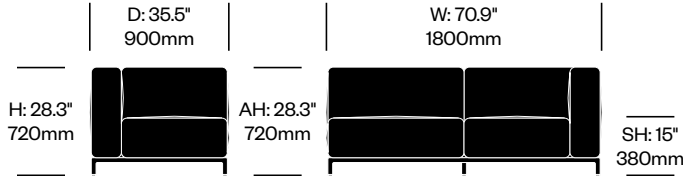

Mex-Hi

Cassina | Piero Lissoni | 2020 | Imported from Italy

To order, specify:

1. Product number
2. Upholstery and color
3. Base trim color

TWO SEAT SOFA WITH LEFT ARM

Chrome Base	Number	List Price
Leather	HCCS-MHL2-AN1	11,340.00
Fabric	HCCS-MHL2-AN2	10,235.00
Matte Anthracite Base	Number	List Price
Leather	HCCS-MHL2-AN1	10,680.00
Fabric	HCCS-MHL2-AN2	9,575.00