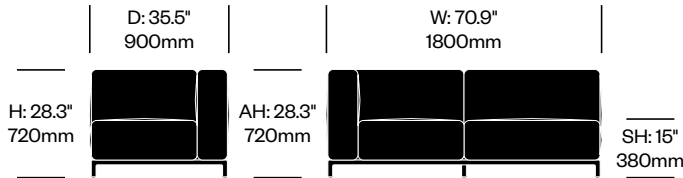

TWO SEAT SOFA WITH RIGHT ARM

Chrome Base	Number	List Price
Leather	HCCS-MHL2-NA1	11,340.00
Fabric	HCCS-MHL2-NA2	10,235.00

Matte Anthracite Base	Number	List Price
Leather	HCCS-MHL2-NA1	10,680.00
Fabric	HCCS-MHL2-NA2	9,575.00