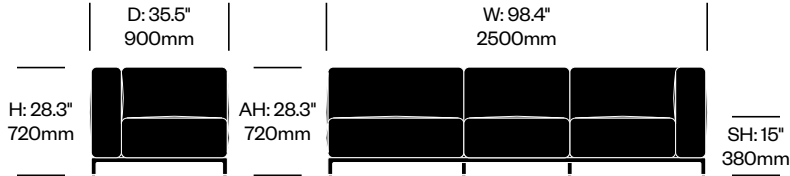

# Mex-Hi

Cassina | Piero Lissoni | 2020 | Imported from Italy

**To order, specify:**

1. Product number
2. Upholstery and color
3. Base trim color

**THREE SEAT SOFA WITH LEFT ARM**

Chrome Base	Number	List Price
Leather	HCCS-MHL3-AN1	15,750.00
Fabric	HCCS-MHL3-AN2	14,335.00