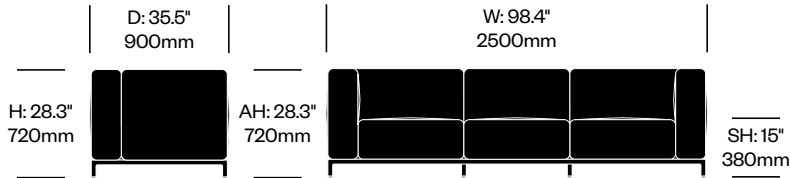

THREE SEAT SOFA WITH ARMS

Chrome Base	Number	List Price
Leather	HCCS-MHL3-AA1	16,790.00
Fabric	HCCS-MHL3-AA2	15,245.00

Matte Anthracite Base	Number	List Price
Leather	HCCS-MHL3-AA1	15,555.00
Fabric	HCCS-MHL3-AA2	14,020.00