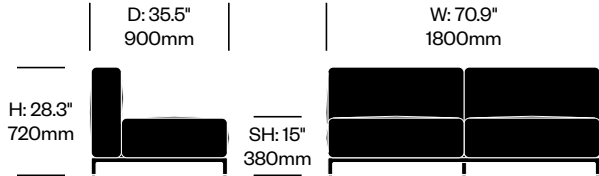

# Mex-Hi

Cassina | Piero Lissoni | 2020 | Imported from Italy

**To order, specify:**

1. Product number
2. Upholstery and color
3. Base trim color

**TWO SEAT SOFA WITHOUT ARMS**

Chrome Base	Number	List Price
Leather	HCCS-MHL2-NN1	10,235.00
Fabric	HCCS-MHL2-NN2	9,225.00