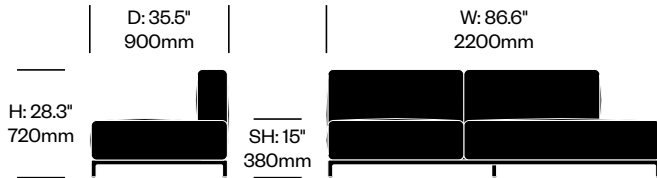

# Mex-Hi

Cassina | Piero Lissoni | 2020 | Imported from Italy

**To order, specify:**

1. Product number
2. Upholstery and color
3. Base trim color

**WIDE TWO SEAT SOFA WITHOUT ARMS, PENINSULA ON RIGHT**

Chrome Base	Number	List Price
Leather	HCCS-MHL2-WNP1	11,795.00
Fabric	HCCS-MHL2-WNP2	10,520.00
Matte Anthracite Base	Number	List Price
Leather	HCCS-MHL2-WNP1	10,850.00
Fabric	HCCS-MHL2-WNP2	9,575.00

**WIDE TWO SEAT SOFA WITHOUT ARMS, PENINSULA ON LEFT**

Chrome Base	Number	List Price
Leather	HCCS-MHL2-WPN1	11,795.00
Fabric	HCCS-MHL2-WPN2	10,520.00
Matte Anthracite Base	Number	List Price
Leather	HCCS-MHL2-WPN1	10,850.00
Fabric	HCCS-MHL2-WPN2	9,575.00