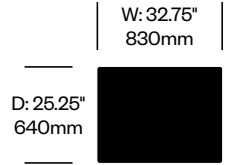

Matisse

JANUS et Cie | Made in China

To order, specify:

1. Product number
2. Frame trim color

Coffee Table	Number	List Price
Glass Top	HCJC-MTTO-R	1,156.00