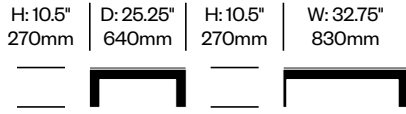

Matisse

JANUS et Cie | Made in China

To order, specify:

1. Product number
2. Frame trim color

Coffee Table	Number	List Price
Glass Top	HCJC-MTTO-R	1,156.00