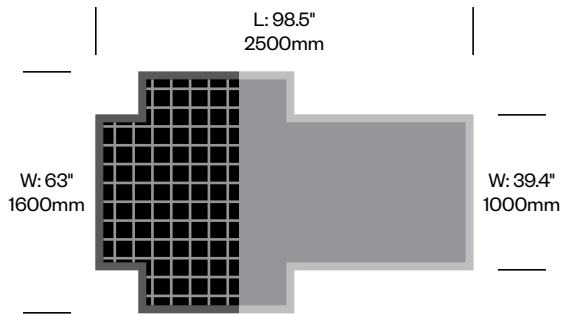

Mangas Space

GAN | Patricia Urquiola | 2013 | Made in India, Imported from Spain

Overview

- Made of 100% new wool
- Made using a hand loom technique
- Thickness is approximately 1.5" (40mm)
- New wool rugs may shed fibers during the first few months, which is a normal feature of wool and is in no case sign of deficient quality
- Each rug is made by hand and therefore has a unique design
- Variations in size (not exceeding 5%) may occur
- Variations in the fabric or color are not errors or defects
- Coordinates with Mangas Space seating

1. Product number
2. Rug accent and border color

Plait Area Rug	Number	List Price
Wool	HCGN-MS1P	2,210.00

Area Rug with Squares	Number	List Price
Wool	HCGN-MS2Q	2,810.00