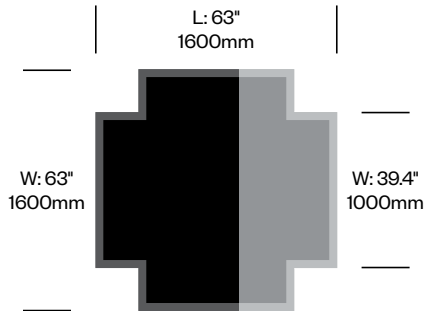

Mangas Space

GAN | Patricia Urquiola | 2013 | Made in India, Imported from Spain

Overview

- Made of 100% new wool
- Made using a hand loom technique
- Thickness is approximately 1.5" (40mm)
- New wool rugs may shed fibers during the first few months, which is a normal feature of wool and is in no case sign of deficient quality
- Each rug is made by hand and therefore has a unique design
- Variations in size (not exceeding 5%) may occur
- Variations in the fabric or color are not errors or defects
- Coordinates with Mangas Space seating

Surfaces

Rug Accent and Border Color

- Ivory Accent with Yellow Border (ZW-A01)
- Petrol Accent with White Border (ZW-A02)

Mangas Space

GAN | Patricia Urquiola | 2013 | Made in India, Imported from Spain

To order, specify:

1. Product number
2. Rug accent and border color

Plait Area Rug	Number	List Price
Wool	HCGN-MS1P	2,210.00

Area Rug with Squares	Number	List Price
Wool	HCGN-MS2Q	2,810.00