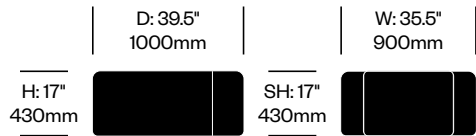

Surfaces

Seat Accent Color

- Petrol with Yellow (ZV-A01))

Mangas Original

GAN | Patricia Urquiola | 2009 | Made in India, Imported from Spain

To order, specify:

1. Product number
2. Seat accent color

Globo Pouf	Number	List Price
Wool	HCGN-MOFG	2,415.00