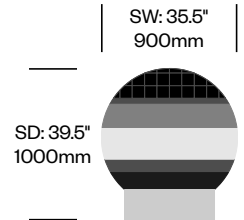

Surfaces

Seat Accent Color

- Petrol with Yellow (ZV-A01))

Mangas Original

GAN | Patricia Urquiola | 2009 | Made in India, Imported from Spain

To order, specify:

1. Product number
2. Seat accent color

Globo Pouf	Number	List Price
Wool	HCGN-MOFG	2,415.00