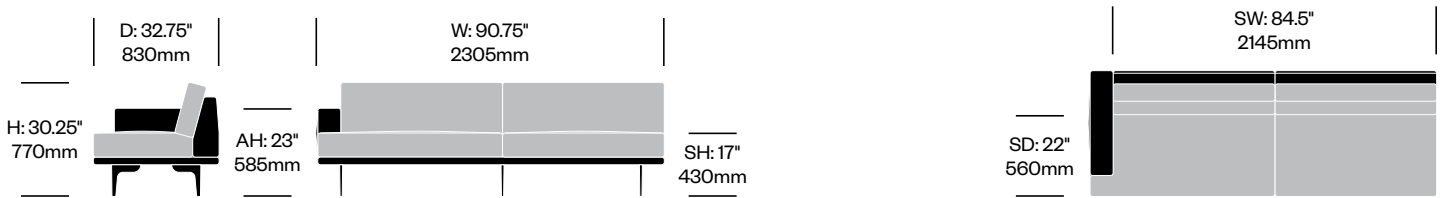

Three Seat Sofa with

Arm on Right	Number	1 2	Grade A	Grade B	Grade C	Grade D	Grade E	Grade F	Grade G	Grade H	Leather A	Leather B
Polished Aluminum Legs	HCCL-LYL3-RN	■ ■	6,800.58	7,135.96	7,544.24	7,899.04	8,774.38	9,144.74	10,519.20	11,262.88	11,336.32	13,344.00
Painted Legs Grade A	HCCL-LYL3-RN	■ ■	6,910.74	7,246.12	7,654.40	8,009.20	8,884.54	9,254.90	10,629.36	11,373.04	11,446.48	13,454.16
Painted Legs Grade B	HCCL-LYL3-RN	■ ■	6,928.72	7,264.10	7,672.38	8,027.18	8,902.52	9,272.88	10,647.34	11,391.02	11,464.46	13,472.14