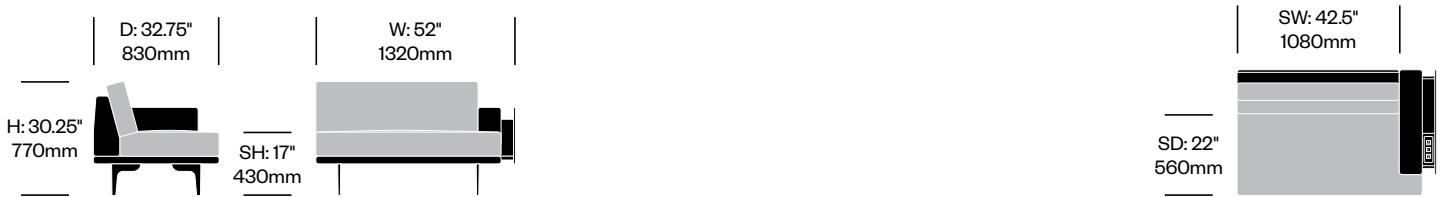

**Lounge Chair with Arm on Left**

	Number	1 2	Grade A	Grade B	Grade C	Grade D	Grade E	Grade F	Grade G	Grade H	Leather A	Leather B
Polished Aluminum Legs	HCCL-LYL1-LN	■ ■	4,226.72	4,425.11	4,666.56	4,876.29	5,393.93	5,612.91	6,425.62	6,865.37	6,907.69	8,094.45
Painted Legs Grade A	HCCL-LYL1-LN	■ ■	4,300.17	4,498.56	4,740.01	4,949.74	5,467.38	5,686.36	6,499.07	6,938.82	6,981.14	8,167.90
Painted Legs Grade B	HCCL-LYL1-LN	■ ■	4,312.16	4,510.55	4,752.00	4,961.73	5,479.37	5,698.35	6,511.06	6,950.81	6,993.13	8,179.89

**To order, specify:**

1. Product number, including:

**1 Interior upholstery type**

- 1 Leather
- 2 Fabric
- 3 Faux Leather

**2 Exterior upholstery type**

- 1 Leather
- 2 Fabric
- 3 Faux Leather

- 2. Interior upholstery and color
- 3. Exterior upholstery and color
- 4. Stitch thread color
- 5. Leg trim color

**Stain repellent option:**

- 1. Add \$71.08 to list price
  - 2. Add **P** to product number
- Example: HCCL-LYL1-LL22**P**

**Lounge Chair with Arm and Drawer on Left**

	Number	1 2	Grade A	Grade B	Grade C	Grade D	Grade E	Grade F	Grade G	Grade H	Leather A	Leather B
Polished Aluminum Legs	HCCL-LYL1-LL	■ ■	7,788.07	7,986.46	8,227.91	8,437.64	8,955.28	9,174.26	9,986.97	10,426.72	10,469.04	11,655.80
Painted Legs Grade A	HCCL-LYL1-LL	■ ■	7,861.52	8,059.91	8,301.36	8,511.09	9,028.73	9,247.71	10,060.42	10,500.17	10,542.49	11,729.25
Painted Legs Grade B	HCCL-LYL1-LL	■ ■	7,873.51	8,071.90	8,313.35	8,523.08	9,040.72	9,259.70	10,072.41	10,512.16	10,554.48	11,741.24