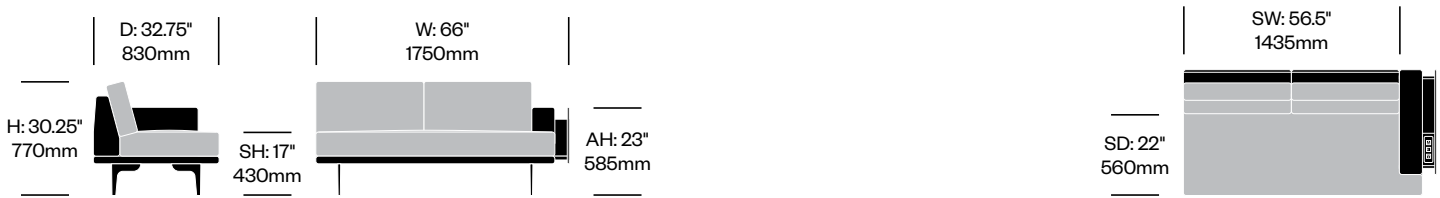

Two Seat Sofa with Arm and Drawer on Left

Number	1 2	Grade A	Grade B	Grade C	Grade D	Grade E	Grade F	Grade G	Grade H	Leather A	Leather B	
Polished Aluminum Legs	HCCL-LYL2-LL	■ ■	8,809.55	9,050.72	9,344.31	9,599.34	10,228.68	10,494.98	11,483.11	12,017.81	12,071.77	13,515.67
Painted Legs Grade A	HCCL-LYL2-LL	■ ■	8,883.00	9,124.17	9,417.76	9,672.79	10,302.13	10,568.43	11,556.56	12,091.26	12,145.22	13,589.12
Painted Legs Grade B	HCCL-LYL2-LL	■ ■	8,894.99	9,136.16	9,429.75	9,684.78	10,314.12	10,580.42	11,568.55	12,103.25	12,157.21	13,601.11