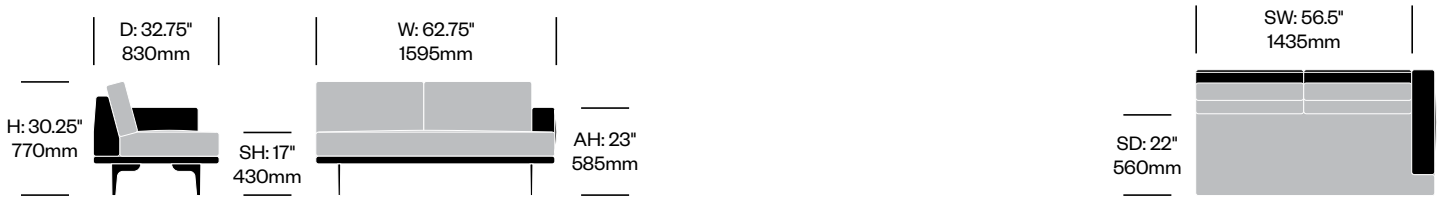

To order, specify:

1. Product number, including:

1 Interior upholstery type

- 1 Leather
- 2 Fabric
- 3 Faux Leather

2 Exterior upholstery type

- 1 Leather
- 2 Fabric
- 3 Faux Leather

2. Interior upholstery and color
3. Exterior upholstery and color
4. Stitch thread color
5. Leg trim color

Stain repellent option:

1. Add $98.56 to list price
  2. Add **P** to product number
2. Example: HCCL-LYL2-LN22**P**

Two Seat Sofa with

Arm on Left	Number	1 2	Grade A	Grade B	Grade C	Grade D	Grade E	Grade F	Grade G	Grade H	Leather A	Leather B
Polished Aluminum Legs	HCCL-LYL2-LN	■ ■	5,248.20	5,489.37	5,782.96	6,037.99	6,667.33	6,933.63	7,921.76	8,456.46	8,510.42	9,954.32
Painted Legs Grade A	HCCL-LYL2-LN	■ ■	5,321.65	5,562.82	5,856.41	6,111.44	6,740.78	7,007.08	7,995.21	8,529.91	8,583.87	10,027.77
Painted Legs Grade B	HCCL-LYL2-LN	■ ■	5,333.64	5,574.81	5,868.40	6,123.43	6,752.77	7,019.07	8,007.20	8,541.90	8,595.86	10,039.76