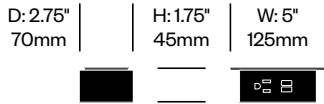

To order, specify:

1. Product number

UNDERMOUNT POWER MODULE WITH ONE SIMPLEX OUTLET AND ONE DUAL USB PORT

Corded, Six Foot Cord	Number	List Price
Black	HCCL-LYPC-11B	568.54
White	HCCL-LYPC-11W	568.54

Corded, Twelve Foot Cord	Number	List Price
Black	HCCL-LYPC-12B	611.68
White	HCCL-LYPC-12W	611.68

Hardwired, Six Foot Cord	Number	List Price
Black	HCCL-LYPH-11B	676.50
White	HCCL-LYPH-11W	676.50

Hardwired, Twelve Foot Cord	Number	List Price
Black	HCCL-LYPH-12B	719.64
White	HCCL-LYPH-12W	719.64