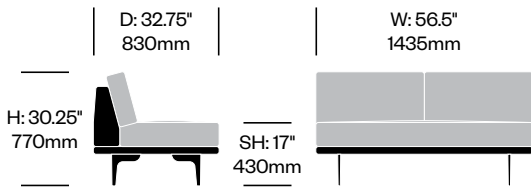

Lounge Chair with Two Drawers

	Number	1 2	Grade A	Grade B	Grade C	Grade D	Grade E	Grade F	Grade G	Grade H	Leather A	Leather B
Polished Aluminum Legs	HCCL-LYL1-BB	■ ■	11,398.26	11,596.65	11,838.10	12,047.83	12,565.47	12,784.45	13,597.16	14,036.91	14,079.23	15,265.99
Painted Legs Grade A	HCCL-LYL1-BB	■ ■	11,471.71	11,670.10	11,911.55	12,121.28	12,638.92	12,857.90	13,670.61	14,110.36	14,152.68	15,339.44
Painted Legs Grade B	HCCL-LYL1-BB	■ ■	11,483.70	11,682.09	11,923.54	12,133.27	12,650.91	12,869.89	13,682.60	14,122.35	14,164.67	15,351.43