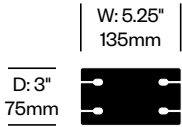

Lyda™

Haworth | Lauren Rottet | 2020 | Made in the United States

To order, specify:

1. Product number

Alignment Bracket	Number	List Price
	HCCL-LYA	61.79