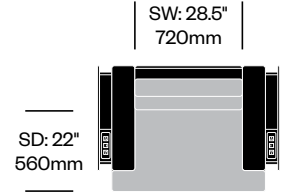

To order, specify:

1. Product number, including:

1 Interior upholstery type

- 1 Leather
- 2 Fabric
- 3 Faux Leather

2 Exterior upholstery type

- 1 Leather
- 2 Fabric
- 3 Faux Leather

2. Interior upholstery and color
3. Exterior upholstery and color
4. Stitch thread color
5. Leg trim color

Stain repellent option:

1. For lounge chair with two drawers, add $71.08 to list price
2. For two seat sofa without arms, add $92.22 to list price
3. Add **P** to product number
  Example: HCCL-LYL1-BB2**P**