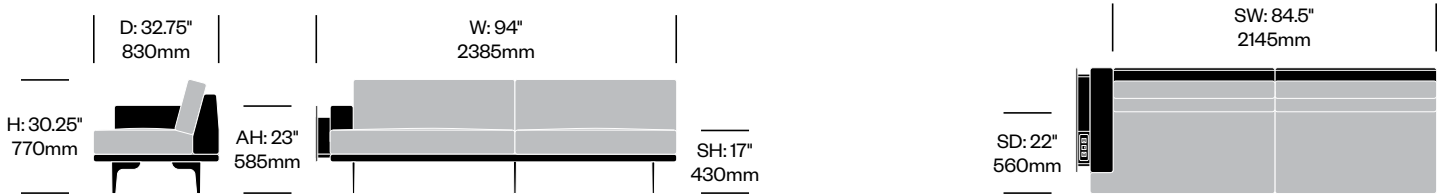

To order, specify:

1. Product number, including:
  - **1 Interior upholstery type**
    - 1 Leather
    - 2 Fabric
    - 3 Faux Leather
  - **2 Exterior upholstery type**
    - 1 Leather
    - 2 Fabric
    - 3 Faux Leather
2. Interior upholstery and color
3. Exterior upholstery and color
4. Stitch thread color
5. Leg trim color

Stain repellent option:

1. Add $127.69 to list price
  2. Add **P** to product number
2. Example: HCCL-LYL3-RR22**P**

Three Seat Sofa with Arm and Drawer on Right

	Number	1 2	Grade A	Grade B	Grade C	Grade D	Grade E	Grade F	Grade G	Grade H	Leather A	Leather B
Polished Aluminum Legs	HCCL-LYL3-RR	■ ■	10,361.93	10,697.31	11,105.59	11,460.39	12,335.73	12,706.09	14,080.55	14,824.23	14,897.67	16,905.35
Painted Legs Grade A	HCCL-LYL3-RR	■ ■	10,472.09	10,807.47	11,215.75	11,570.55	12,445.89	12,816.25	14,190.71	14,934.39	15,007.83	17,015.51
Painted Legs Grade B	HCCL-LYL3-RR	■ ■	10,490.07	10,825.45	11,233.73	11,588.53	12,463.87	12,834.23	14,208.69	14,952.37	15,025.81	17,033.49