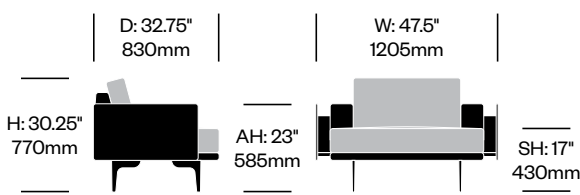

**Lounge Chair with**

Drawer on Left	Number	<b>1 2</b>	Grade A	Grade B	Grade C	Grade D	Grade E	Grade F	Grade G	Grade H	Leather A	Leather B
Polished Aluminum Legs	HCCL-LYL1-BL	■ ■	7,836.97	8,035.36	8,276.81	8,486.54	9,004.18	9,223.16	10,035.87	10,475.62	10,517.94	11,704.70
Painted Legs Grade A	HCCL-LYL1-BL	■ ■	7,910.42	8,108.81	8,350.26	8,559.99	9,077.63	9,296.61	10,109.32	10,549.07	10,591.39	11,778.15
Painted Legs Grade B	HCCL-LYL1-BL	■ ■	7,922.41	8,120.80	8,362.25	8,571.98	9,089.62	9,308.60	10,121.31	10,561.06	10,603.38	11,790.14

**To order, specify:**

1. Product number, including:

**1 Interior upholstery type**

- 1 Leather
- 2 Fabric
- 3 Faux Leather

**2 Exterior upholstery type**

- 1 Leather
- 2 Fabric
- 3 Faux Leather

- 2. Interior upholstery and color
- 3. Exterior upholstery and color
- 4. Stitch thread color
- 5. Leg trim color

**Stain repellent option:**

- 1. For lounge chair with two drawers, add \$71.08 to list price
- 2. For two seat sofa without arms, add \$92.22 to list price
- 3. Add **P** to product number  
Example: HCCL-LYL1-BB2**P**