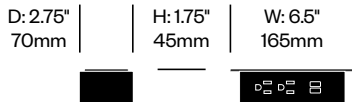

UNDERMOUNT POWER MODULE WITH TWO SIMPLEX OUTLETS AND ONE DUAL USB PORT

Corded, Six Foot Cord	Number	List Price
Black	HCCL-LYPC-21B	582.90
White	HCCL-LYPC-21W	582.90

Corded, Twelve Foot Cord	Number	List Price
Black	HCCL-LYPC-22B	626.04
White	HCCL-LYPC-22W	626.04

Hardwired, Six Foot Cord	Number	List Price
Black	HCCL-LYPH-21B	690.86
White	HCCL-LYPH-21W	690.86

Hardwired, Twelve Foot Cord	Number	List Price
Black	HCCL-LYPH-22B	734.00
White	HCCL-LYPH-22W	734.00