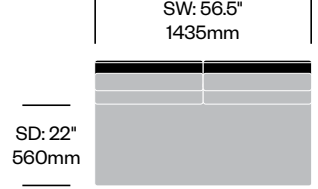

Lounge Chair with Two Drawers

	Number	1 2	Grade A	Grade B	Grade C	Grade D	Grade E	Grade F	Grade G	Grade H	Leather A	Leather B
Polished Aluminum Legs	HCCL-LYL1-BB	■ ■	11,398.26	11,596.65	11,838.10	12,047.83	12,565.47	12,784.45	13,597.16	14,036.91	14,079.23	15,265.99
Painted Legs Grade A	HCCL-LYL1-BB	■ ■	11,471.71	11,670.10	11,911.55	12,121.28	12,638.92	12,857.90	13,670.61	14,110.36	14,152.68	15,339.44
Painted Legs Grade B	HCCL-LYL1-BB	■ ■	11,483.70	11,682.09	11,923.54	12,133.27	12,650.91	12,869.89	13,682.60	14,122.35	14,164.67	15,351.43