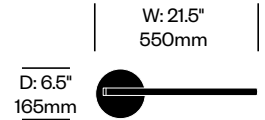

LIM360

Pablo Designs | Pablo Studio | 2012 | Imported from China

Features and Specifications

Voltage:	120/220V 60Hz
Power consumption:	7 watts
Color temperature:	3000K
Luminosity:	383 lumens
Luminaire efficacy:	54 lumens/watt
Color rendition index:	85
Rated lifespan:	50,000 hours
Bulb type:	LED
Cord length:	10 feet

Grade B Arm Trim

Aluminum (TR-L5)

LIM360

Pablo Designs | Pablo Studio | 2012 | Imported from China

To order, specify:

1. Product number
2. Arm and base trim color

Table Light	Number	List Price
Grade A	LL31-2210-NFLC	395.00
Grade B	LL31-2210-NFLC	395.00