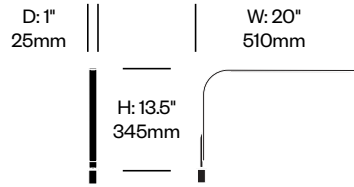

To order, specify:

1. Product number
2. Arm trim color

Grommet Mounted Light	Number	List Price
Grade A	LL32-2210-NGLC	385.00
Grade B	LL32-2210-NGLC	385.00