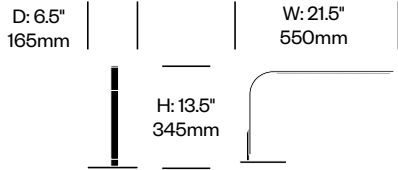

LIM360

Pablo Designs | Pablo Studio | 2012 | Imported from China

Features and Specifications

Voltage:	120/220V 60Hz
Power consumption:	7 watts
Color temperature:	3000K
Luminosity:	383 lumens
Luminaire efficacy:	54 lumens/watt
Color rendition index:	85
Rated lifespan:	50,000 hours
Bulb type:	LED
Cord length:	10 feet

Grade B Arm Trim

Aluminum (TR-L5)

LIM360

Pablo Designs | Pablo Studio | 2012 | Imported from China

To order, specify:

1. Product number
2. Arm and base trim color

Table Light	Number	List Price
Grade A	LL31-2210-NFLC	395.00
Grade B	LL31-2210-NFLC	395.00

To order, specify:

1. Product number
2. Arm trim color

Grommet Mounted Light	Number	List Price
Grade A	LL32-2210-NGLC	385.00
Grade B	LL32-2210-NGLC	385.00