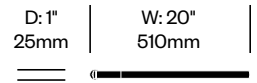

To order, specify:

1. Product number
2. Arm trim color

Grommet Mounted Light	Number	List Price
Grade A	LL32-2210-NGLC	385.00
Grade B	LL32-2210-NGLC	385.00