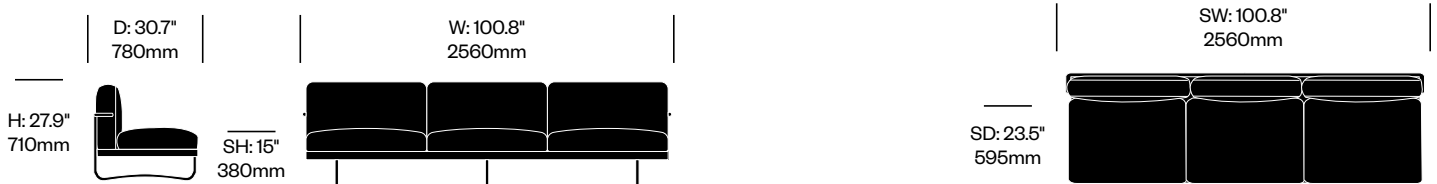

Three Seat Sofa with Painted Frame	Number	COM/COL	List Price
Leather	HCCS-LC53-FP1	10,295.00	13,085.00
Fabric	HCCS-LC53-FP2	9,420.00	10,955.00

Three Seat Sofa with Chrome Frame	Number	COM/COL	List Price
Leather	HCCS-LC53-FC1	10,835.00	13,765.00
Fabric	HCCS-LC53-FC2	9,925.00	11,525.00