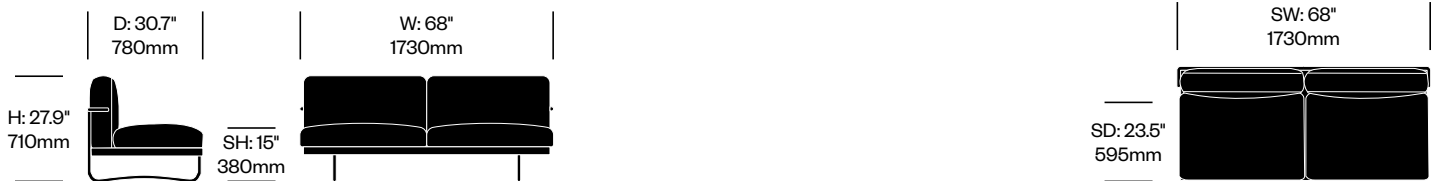

LC5

Cassina | Le Corbusier, Jeanneret, Perriand | 1928 | Imported from Italy

To order, specify:

1. Product number
2. Upholstery and color
3. Frame trim color

Two Seat Sofa with Painted Frame	Number	COM/COL	List Price
Leather	HCCS-LC52-FP1	7,265.00	9,375.00
Fabric	HCCS-LC52-FP2	6,945.00	7,440.00

Two Seat Sofa with Chrome Frame	Number	COM/COL	List Price
Leather	HCCS-LC52-FC1	7,645.00	9,860.00
Fabric	HCCS-LC52-FC2	7,305.00	7,815.00