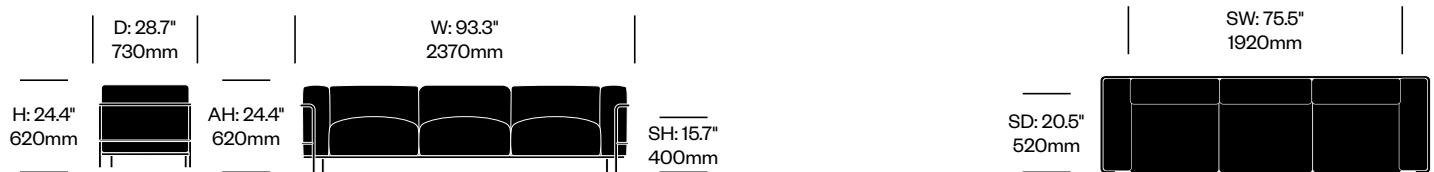

Three Seat Sofa, Painted Frame	Number	COM/COL	List Price
Leather	HCCS-LC33-DMP1	10,825.00	15,325.00
Fabric	HCCS-LC33-DMP2	9,985.00	11,995.00

Three Seat Sofa, Chrome Frame	Number	COM/COL	List Price
Leather	HCCS-LC33-DMC1	12,100.00	16,600.00
Fabric	HCCS-LC33-DMC2	11,205.00	12,630.00