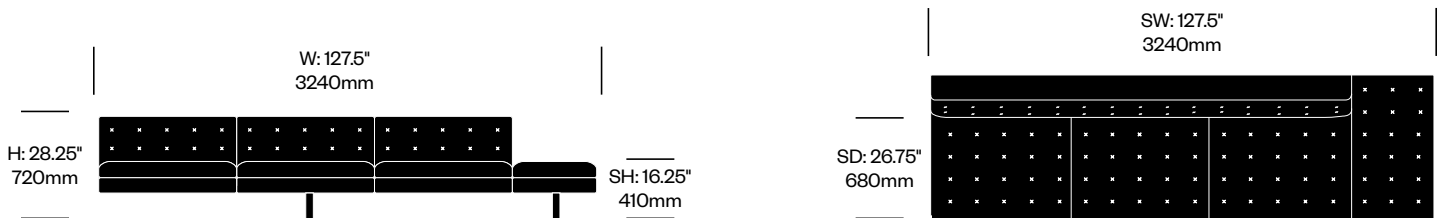

# Kennedee

Poltrona Frau | Jean-Marie Massaud | 2006 | Imported from Italy

**To order, specify:**

1. Product number
2. Upholstery and color

**3-Seat Module without Arms,  
Bench on Right**

	Number	List Price
Leather	HCPF-KEL3-R	13,160.00

**3-Seat Module without Arms,  
Bench on Left**

	Number	List Price
Leather	HCPF-KEL3-L	13,160.00

**90 Degree Corner Module**

	Number	List Price
Leather	HCPF-KEB7	5,380.00

**45 Degree Corner Module**

	Number	List Price
Leather	HCPF-KEB4	5,010.00