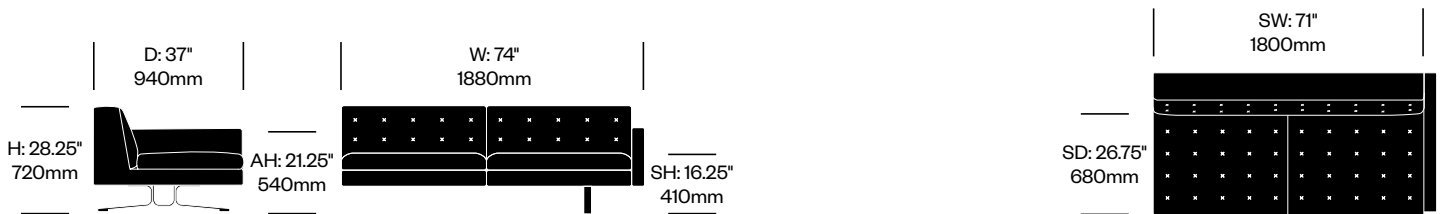

 <p>H: 28.25" 720mm</p>	<p>D: 37" 940mm</p>	 <p>W: 70.75" 1800mm</p>	<p>SH: 16.25" 410mm</p>	<p>SW: 70.75" 1800mm</p>	 <p>SD: 26.75" 680mm</p>
<b>2-Seat Module without Arms</b>		<b>Number</b>		<b>List Price</b>	

# Kennedee

Poltrona Frau | Jean-Marie Massaud | 2006 | Imported from Italy

**To order, specify:**

1. Product number
2. Upholstery and color

2-Seat Module with Right Arm	Number	List Price
Leather	HCPF-KEG2-R	8,450.00