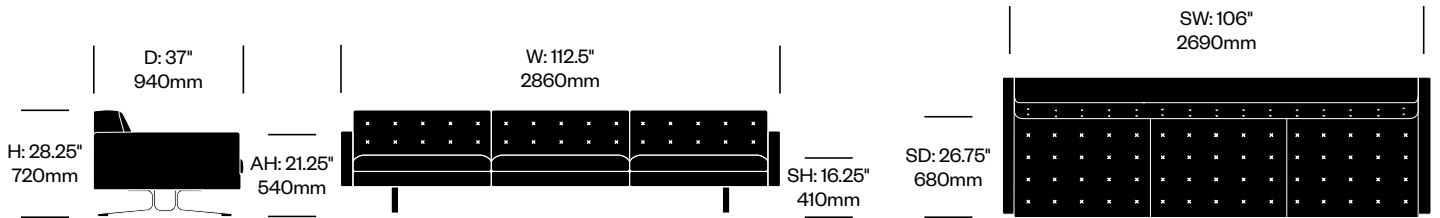

# Kennedee

Poltrona Frau | Jean-Marie Massaud | 2006 | Imported from Italy

**To order, specify:**

1. Product number
2. Upholstery and color

2-Seat Sofa	Number	List Price
Leather	HCPF-KEA2	10,070.00

3-Seat Sofa	Number	List Price
Leather	HCPF-KEA3	12,720.00

# Kennedee

Poltrona Frau | Jean-Marie Massaud | 2006 | Imported from Italy

**To order, specify:**

1. Product number
2. Upholstery and color

 <p>H: 28.25" 720mm</p>	<p>D: 37" 940mm</p>	 <p>W: 35.5" 900mm</p>	<p>SH: 16.25" 410mm</p>	<p>SW: 35.5" 900mm</p>	 <p>SD: 26.75" 680mm</p>
<b>1-Seat Module without Arms</b>		<b>Number</b>		<b>List Price</b>	
Leather		HCPF-KEK1		5,060.00	

 <p>H: 28.25" 720mm</p>	<p>D: 37" 940mm</p>	 <p>W: 70.75" 1800mm</p>	<p>SH: 16.25" 410mm</p>	<p>SW: 70.75" 1800mm</p>	 <p>SD: 26.75" 680mm</p>
<b>2-Seat Module without Arms</b>		<b>Number</b>		<b>List Price</b>	