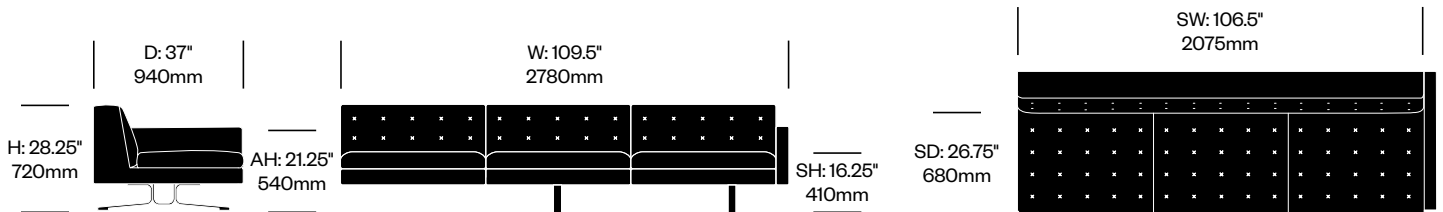

3-Seat Module with Left Arm	Number	List Price
Leather	HCPF-KEG3-L	11,900.00