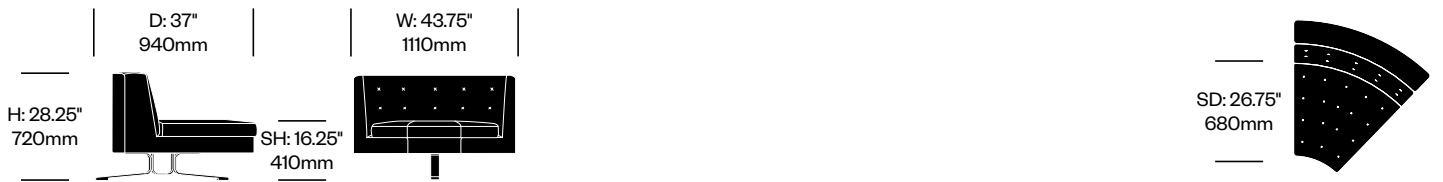

# Kennedee

Poltrona Frau | Jean-Marie Massaud | 2006 | Imported from Italy

**To order, specify:**

1. Product number
2. Upholstery and color

**3-Seat Module without Arms,  
Bench on Right**

	Number	List Price
Leather	HCPF-KEL3-R	13,160.00

**3-Seat Module without Arms,  
Bench on Left**

	Number	List Price
Leather	HCPF-KEL3-L	13,160.00

**90 Degree Corner Module**

	Number	List Price
Leather	HCPF-KEB7	5,380.00

**45 Degree Corner Module**

	Number	List Price
Leather	HCPF-KEB4	5,010.00