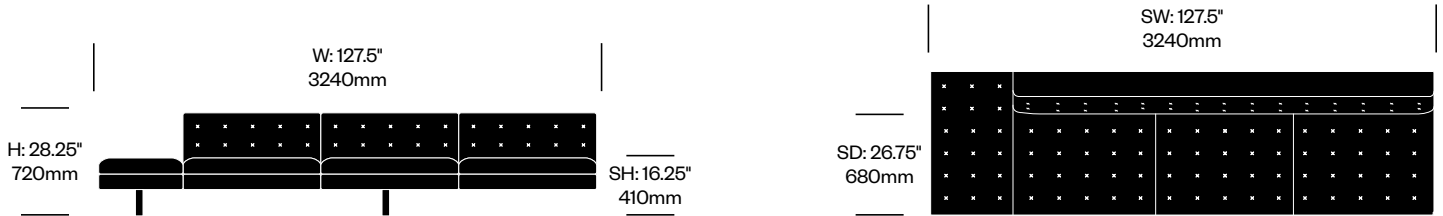

Kennedee

Poltrona Frau | Jean-Marie Massaud | 2006 | Imported from Italy

To order, specify:

1. Product number
2. Upholstery and color

**3-Seat Module without Arms,
Bench on Right**

	Number	List Price
Leather	HCPF-KEL3-R	13,160.00