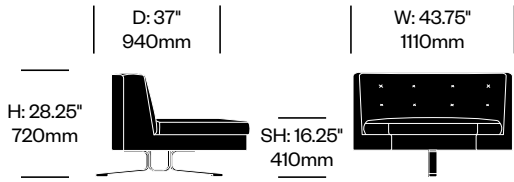

Kennedee

Poltrona Frau | Jean-Marie Massaud | 2006 | Imported from Italy

To order, specify:

1. Product number
2. Upholstery and color

30 Degree Corner Module	Number	List Price
Leather	HCPF-KEB5	5,010.00