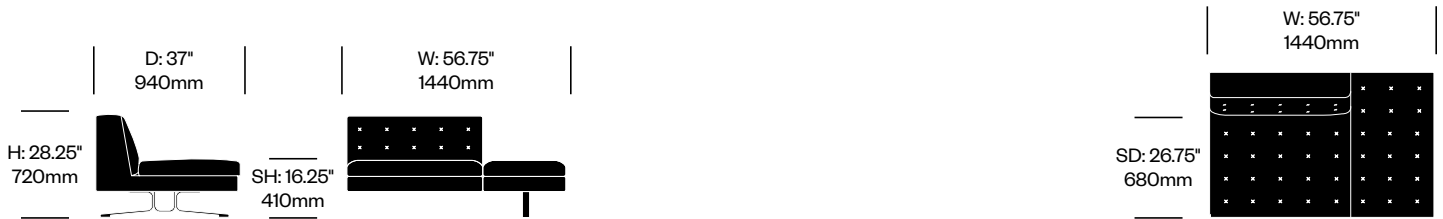

 <p>H: 28.25" 720mm</p>	<p>D: 37" 940mm</p>	 <p>W: 70.75" 1800mm</p>	<p>SH: 16.25" 410mm</p>	<p>SW: 70.75" 1800mm</p>	 <p>SD: 26.75" 680mm</p>
<b>2-Seat Module without Arms</b>		<b>Number</b>		<b>List Price</b>	

# Kennedee

Poltrona Frau | Jean-Marie Massaud | 2006 | Imported from Italy

**To order, specify:**

1. Product number
2. Upholstery and color

**1-Seat Module without Arms,  
Bench on Right**

	Number	List Price
Leather	HCPF-KEL1-R	7,260.00

**1-Seat Module without Arms,  
Bench on Left**

	Number	List Price
Leather	HCPF-KEL1-L	7,260.00

**2-Seat Module without Arms,  
Bench on Right**

	Number	List Price
Leather	HCPF-KEL2-R	9,710.00

**2-Seat Module without Arms,  
Bench on Left**