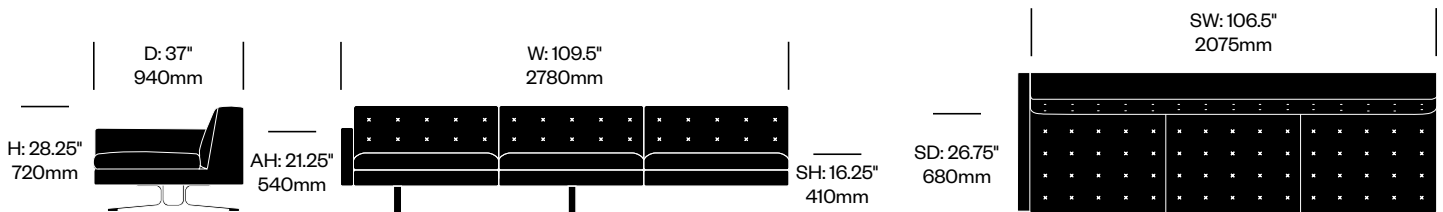

3-Seat Module with Right Arm	Number	List Price
Leather	HCPF-KEG3-R	11,900.00