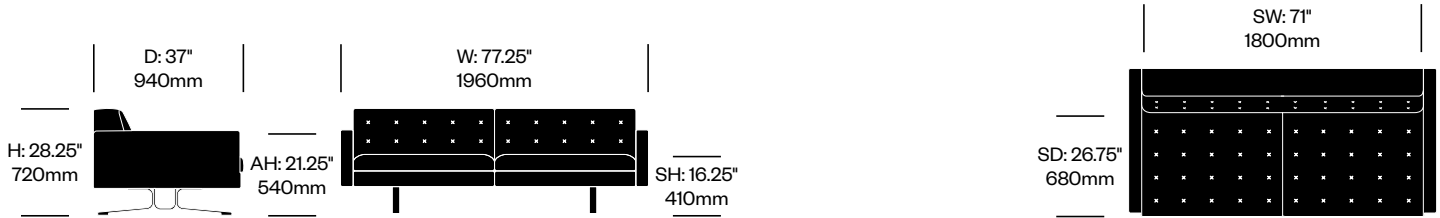

Kennedee

Poltrona Frau | Jean-Marie Massaud | 2006 | Imported from Italy

To order, specify:

1. Product number
2. Upholstery and color

2-Seat Sofa	Number	List Price
Leather	HCPF-KEA2	10,070.00