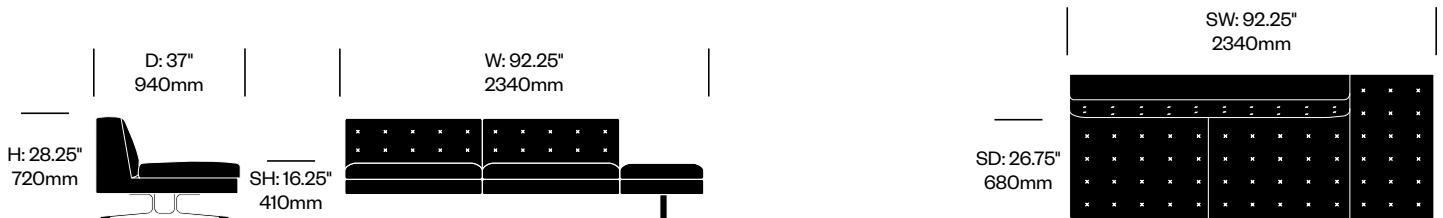

# Kennedee

Poltrona Frau | Jean-Marie Massaud | 2006 | Imported from Italy

**To order, specify:**

1. Product number
2. Upholstery and color

**1-Seat Module without Arms,  
Bench on Right**

	Number	List Price
Leather	HCPF-KEL1-R	7,260.00

**1-Seat Module without Arms,  
Bench on Left**

	Number	List Price
Leather	HCPF-KEL1-L	7,260.00

**2-Seat Module without Arms,  
Bench on Right**

	Number	List Price
Leather	HCPF-KEL2-R	9,710.00

**2-Seat Module without Arms,  
Bench on Left**