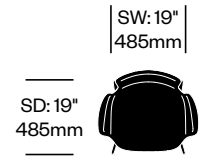

Side Chair with Sled Base

Number

List Price

Fabric Grade B	HCCE-JSSS-2	CurrentlyUnavailable
Fabric Grade C	HCCE-JSSS-2	1,565.00
Fabric Grade D	HCCE-JSSS-2	CurrentlyUnavailable
Fabric Grade E	HCCE-JSSS-2	1,610.00
Fabric Grade F	HCCE-JSSS-2	1,610.00

Side Chair with Four Wood Legs

Number

List Price

Fabric Grade B	HCCE-JSS4-W2	CurrentlyUnavailable
Fabric Grade C	HCCE-JSS4-W2	1,725.00
Fabric Grade D	HCCE-JSS4-W2	CurrentlyUnavailable
Fabric Grade E	HCCE-JSS4-W2	1,915.00
Fabric Grade F	HCCE-JSS4-W2	1,915.00