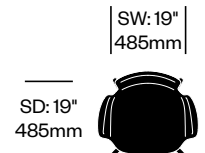

Juli Soft

Cappellini | Werner Aisslinger | 2020 | Made in the United States

To order, specify:

1. Product number
2. Upholstery and color
3. Base trim or wood color

Side Chair with Four Metal Legs

Number

List Price

Fabric Grade B	HCCE-JSS4-M2	CurrentlyUnavailable
Fabric Grade C	HCCE-JSS4-M2	1,510.00
Fabric Grade D	HCCE-JSS4-M2	CurrentlyUnavailable
Fabric Grade E	HCCE-JSS4-M2	1,565.00
Fabric Grade F	HCCE-JSS4-M2	1,565.00

Side Chair with Sled Base

Number

List Price

Fabric Grade B	HCCE-JSSS-2	CurrentlyUnavailable
Fabric Grade C	HCCE-JSSS-2	1,565.00
Fabric Grade D	HCCE-JSSS-2	CurrentlyUnavailable
Fabric Grade E	HCCE-JSSS-2	1,610.00
Fabric Grade F	HCCE-JSSS-2	1,610.00

Side Chair with Four Wood Legs

Number

List Price

Fabric Grade B	HCCE-JSS4-W2	CurrentlyUnavailable
Fabric Grade C	HCCE-JSS4-W2	1,725.00
Fabric Grade D	HCCE-JSS4-W2	CurrentlyUnavailable
Fabric Grade E	HCCE-JSS4-W2	1,915.00
Fabric Grade F	HCCE-JSS4-W2	1,915.00