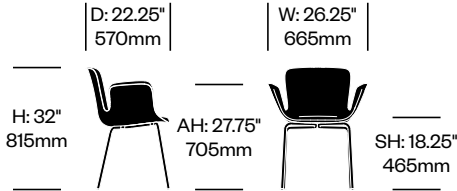

- Matte Anthracite (6R-48)
- Matte Black (6R-4)
- Matte White (6R-1)
- Polished Chrome (24-407)

Base Wood for Side Chair with 4 Wood Legs

- Black Stained Ash (E4-112)
- White Stained Ash (E4-113)

Base Trim for Conference Chair

Side Chair with Four Metal Legs

Number

List Price

Fabric Grade B	HCCE-JSS4-M2	CurrentlyUnavailable
Fabric Grade C	HCCE-JSS4-M2	1,510.00
Fabric Grade D	HCCE-JSS4-M2	CurrentlyUnavailable
Fabric Grade E	HCCE-JSS4-M2	1,565.00
Fabric Grade F	HCCE-JSS4-M2	1,565.00