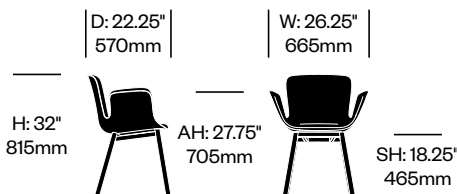

Side Chair with Four Metal Legs

Number

List Price

Fabric Grade B	HCCE-JSS4-M2	CurrentlyUnavailable
Fabric Grade C	HCCE-JSS4-M2	1,510.00
Fabric Grade D	HCCE-JSS4-M2	CurrentlyUnavailable
Fabric Grade E	HCCE-JSS4-M2	1,565.00
Fabric Grade F	HCCE-JSS4-M2	1,565.00

Side Chair with Sled Base

Number

List Price

Fabric Grade B	HCCE-JSSS-2	CurrentlyUnavailable
Fabric Grade C	HCCE-JSSS-2	1,565.00
Fabric Grade D	HCCE-JSSS-2	CurrentlyUnavailable
Fabric Grade E	HCCE-JSSS-2	1,610.00
Fabric Grade F	HCCE-JSSS-2	1,610.00