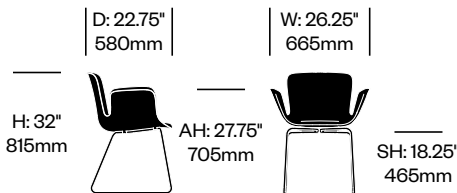

- Matte Anthracite (6R-48)
- Matte Black (6R-4)
- Matte White (6R-1)
- Polished Chrome (24-407)

Base Wood for Side Chair with 4 Wood Legs

- Black Stained Ash (E4-112)
- White Stained Ash (E4-113)

Base Trim for Conference Chair

Side Chair with Four Metal Legs

Number

List Price

Fabric Grade B	HCCE-JSS4-M2	CurrentlyUnavailable
Fabric Grade C	HCCE-JSS4-M2	1,510.00
Fabric Grade D	HCCE-JSS4-M2	CurrentlyUnavailable
Fabric Grade E	HCCE-JSS4-M2	1,565.00
Fabric Grade F	HCCE-JSS4-M2	1,565.00