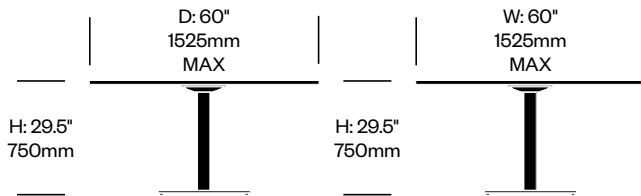

# JANUScafé: Grappa Grande Base

JANUS et Cie | Made in China

**To order, specify:**

1. Product number
2. Top surface and color
3. Base trim color

**STANDARD HEIGHT TABLES**

| Round Table, 30"                   | Number               | List Price |
|------------------------------------|----------------------|------------|
| Aluminum Top, Stainless Steel Base | HCJC-JC-GGS1-N3030NA | 1,930.00   |
| Wood Top, Stainless Steel Base     | HCJC-JC-GGS1-N3030NW | 1,915.00   |
| CHPL Top, Stainless Steel Base     | HCJC-JC-GGS1-N3030NC | 2,339.00   |
| Round Table, 36"                   | Number               | List Price |
| Aluminum Top, Stainless Steel Base | HCJC-JC-GGS1-N3636NA | 2,058.00   |
| Wood Top, Stainless Steel Base     | HCJC-JC-GGS1-N3636NW | 2,143.00   |
| CHPL Top, Stainless Steel Base     | HCJC-JC-GGS1-N3636NC | 2,368.00   |
| Round Table, 42"                   | Number               | List Price |
| Wood Top, Stainless Steel Base     | HCJC-JC-GGS1-N4242NW | 2,503.00   |
| CHPL Top, Stainless Steel Base     | HCJC-JC-GGS1-N4242NC | 2,831.00   |
| Round Table, 48"                   | Number               | List Price |
| Wood Top, Stainless Steel Base     | HCJC-JC-GGS1-N4848NW | 2,868.00   |
| CHPL Top, Stainless Steel Base     | HCJC-JC-GGS1-N4848NC | 3,510.00   |
| Round Table, 60"                   | Number               | List Price |
| Wood Top, Stainless Steel Base     | HCJC-JC-GGS1-N6060NW | 4,083.00   |