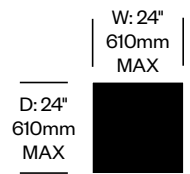

BAR HEIGHT TABLES

Round Table, 24"	Number	List Price
Wood Top, Stainless Steel Base	HCJC-JC-DSS3-N2424NW	1,228.00
CHPL Top, Stainless Steel Base	HCJC-JC-DSS3-N2424NC	1,432.00