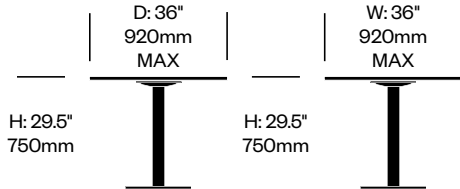

### Demi-Sec Bases

Comprised of a round, steel plate with 17" diameter and steel column. Available powder coated or in a stainless steel finish. Includes adjustable glides. Standard height bases are 28.5"h and bar height bases are 42.5"h.

### Grappa Bases

Comprised of a 17" square steel plate and column. Available in a stainless steel finish. Includes adjustable glides. Standard height bases are 28.5"h and bar height bases are 42.75"h.

### Grappa Grande Bases

Comprised of a 24" square steel plate and column. Available in a stainless steel finish. Includes adjustable glides. Standard height bases are 28.5"h and bar height bases are 42.75"h.

# JANUScafé: Demi-Sec Base

JANUS et Cie | Made in China

**To order, specify:**

1. Product number
2. Top surface and color
3. Base trim color

**STANDARD HEIGHT TABLES**

| Round Table, 24"               | Number               | List Price |
|--------------------------------|----------------------|------------|
| Wood Top, Painted Base         | HCJC-JC-DSP1-N2424NW | 948.00     |
| Wood Top, Stainless Steel Base | HCJC-JC-DSS1-N2424NW | 1,111.00   |
| CHPL Top, Painted Base         | HCJC-JC-DSP1-N2424NC | 1,152.00   |
| CHPL Top, Stainless Steel Base | HCJC-JC-DSS1-N2424NC | 1,315.00   |