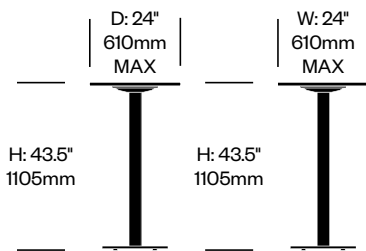

BAR HEIGHT TABLES

Square Table, 24"	Number	List Price
Wood Top, Stainless Steel Base	HCJC-JC-DSS3-Q2424NW	1,308.00
CHPL Top, Stainless Steel Base	HCJC-JC-DSS3-Q2424NC	1,432.00