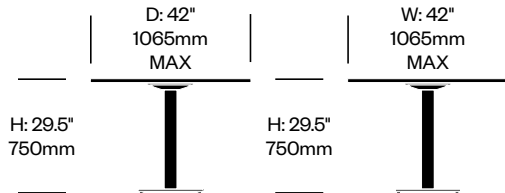

# JANUScafé: Grappa Base

JANUS et Cie | Made in China

**To order, specify:**

1. Product number
2. Top surface and color
3. Base trim color

**STANDARD HEIGHT TABLES**

| Round Table, 24"                   | Number               | List Price |
|------------------------------------|----------------------|------------|
| Wood Top, Stainless Steel Base     | HCJC-JC-GRS1-N2424NW | 1,354.00   |
| CHPL Top, Stainless Steel Base     | HCJC-JC-GRS1-N2424NC | 1,558.00   |
| Round Table, 30"                   | Number               | List Price |
| Aluminum Top, Stainless Steel Base | HCJC-JC-GRS1-N3030NA | 1,618.00   |
| Wood Top, Stainless Steel Base     | HCJC-JC-GRS1-N3030NW | 1,603.00   |
| CHPL Top, Stainless Steel Base     | HCJC-JC-GRS1-N3030NC | 2,027.00   |
| Round Table, 36"                   | Number               | List Price |
| Aluminum Top, Stainless Steel Base | HCJC-JC-GRS1-N3636NA | 1,746.00   |
| Wood Top, Stainless Steel Base     | HCJC-JC-GRS1-N3636NW | 1,831.00   |
| CHPL Top, Stainless Steel Base     | HCJC-JC-GRS1-N3636NC | 2,056.00   |
| Round Table, 42"                   | Number               | List Price |
| Wood Top, Stainless Steel Base     | HCJC-JC-GRS1-N4242NW | 2,191.00   |
| CHPL Top, Stainless Steel Base     | HCJC-JC-GRS1-N4242NC | 2,519.00   |