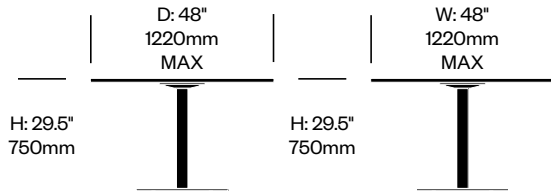

# JANUScafé: Demi-Sec Grande Base

JANUS et Cie | Made in China

**To order, specify:**

1. Product number
2. Top surface and color
3. Base trim color

**STANDARD HEIGHT TABLES**

| Round Table, 30"                   | Number               | List Price |
|------------------------------------|----------------------|------------|
| Aluminum Top, Painted Base         | HCJC-JC-DGP1-N3030NA | 1,511.00   |
| Aluminum Top, Stainless Steel Base | HCJC-JC-DGS1-N3030NA | 1,687.00   |
| Wood Top, Painted Base             | HCJC-JC-DGP1-N3030NW | 1,496.00   |
| Wood Top, Stainless Steel Base     | HCJC-JC-DGS1-N3030NW | 1,672.00   |
| CHPL Top, Painted Base             | HCJC-JC-DGP1-N3030NC | 1,920.00   |
| CHPL Top, Stainless Steel Base     | HCJC-JC-DGS1-N3030NC | 2,096.00   |