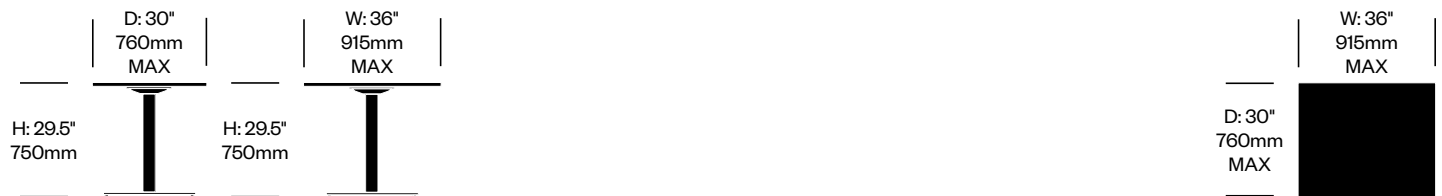

STANDARD HEIGHT TABLES

Rectangle Table, 24"x30"	Number	List Price
Aluminum Top, Stainless Steel Base	HCJC-JC-GRS1-R2430NA	1,588.00
Wood Top, Stainless Steel Base	HCJC-JC-GRS1-R2430NW	1,571.00
CHPL Top, Stainless Steel Base	HCJC-JC-GRS1-R2430NC	1,730.00

Rectangle Table, 30"x36"	Number	List Price
Wood Top, Stainless Steel Base	HCJC-JC-GRS1-R3036NW	1,818.00
CHPL Top, Stainless Steel Base	HCJC-JC-GRS1-R3036NC	1,970.00