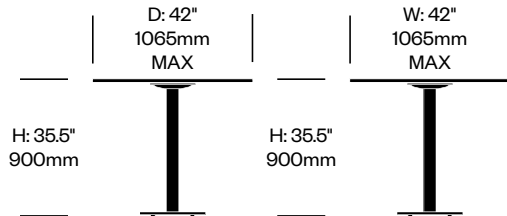

JANUScafé: Demi-Sec Grande Base

JANUS et Cie | Made in China

To order, specify:

1. Product number
2. Top surface and color
3. Base trim color

COUNTER HEIGHT TABLES

Round Table, 30"	Number	List Price
Aluminum Top, Stainless Steel Base	HCJC-JC-DGS2-N3030NA	1,807.00
Wood Top, Stainless Steel Base	HCJC-JC-DGS2-N3030NW	1,792.00
CHPL Top, Stainless Steel Base	HCJC-JC-DGS2-N3030NC	2,216.00

Round Table, 36"	Number	List Price
Aluminum Top, Stainless Steel Base	HCJC-JC-DGS2-N3636NA	1,935.00
Wood Top, Stainless Steel Base	HCJC-JC-DGS2-N3636NW	2,020.00
CHPL Top, Stainless Steel Base	HCJC-JC-DGS2-N3636NC	2,245.00

Round Table, 42"	Number	List Price
Wood Top, Stainless Steel Base	HCJC-JC-DGS2-N4242NW	2,380.00
CHPL Top, Stainless Steel Base	HCJC-JC-DGS2-N4242NC	2,708.00