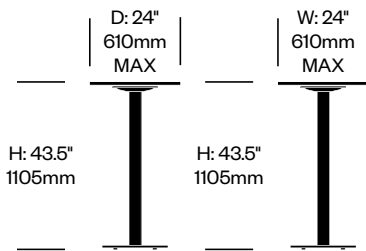

BAR HEIGHT TABLES

Round Table, 24"	Number	List Price
Wood Top, Stainless Steel Base	HCJC-JC-DSS3-N2424NW	1,228.00
CHPL Top, Stainless Steel Base	HCJC-JC-DSS3-N2424NC	1,432.00