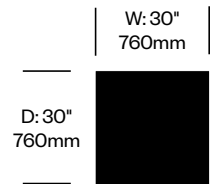

COUNTER HEIGHT TABLES

Round Table, 30"	Number	List Price
Aluminum Top, Stainless Steel Base	HCJC-JC-DGS2-N3030NA	1,807.00
Wood Top, Stainless Steel Base	HCJC-JC-DGS2-N3030NW	1,792.00
CHPL Top, Stainless Steel Base	HCJC-JC-DGS2-N3030NC	2,216.00

Round Table, 36"	Number	List Price
Aluminum Top, Stainless Steel Base	HCJC-JC-DGS2-N3636NA	1,935.00
Wood Top, Stainless Steel Base	HCJC-JC-DGS2-N3636NW	2,020.00
CHPL Top, Stainless Steel Base	HCJC-JC-DGS2-N3636NC	2,245.00

Round Table, 42"	Number	List Price
Wood Top, Stainless Steel Base	HCJC-JC-DGS2-N4242NW	2,380.00
CHPL Top, Stainless Steel Base	HCJC-JC-DGS2-N4242NC	2,708.00