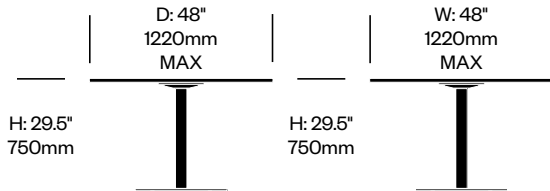

JANUScafé: Demi-Sec Grande Base

JANUS et Cie | Made in China

To order, specify:

1. Product number
2. Top surface and color
3. Base trim color

STANDARD HEIGHT TABLES

Round Table, 42"	Number	List Price
Wood Top, Painted Base	HCJC-JC-DGP1-N4242NW	2,084.00
Wood Top, Stainless Steel Base	HCJC-JC-DGS1-N4242NW	2,260.00
CHPL Top, Painted Base	HCJC-JC-DGP1-N4242NC	2,412.00
CHPL Top, Stainless Steel Base	HCJC-JC-DGS1-N4242NC	2,588.00

Round Table, 42" for Use with Umbrellas*	Number	List Price
Wood Top, Painted Base	HCJC-JC-DUPI-N4242UW	2,139.00
Wood Top, Stainless Steel Base	HCJC-JC-DUS1-N4242UW	2,348.00
CHPL Top, Painted Base	HCJC-JC-DUPI-N4242UC	2,474.00
CHPL Top, Stainless Steel Base	HCJC-JC-DUS1-N4242UC	2,683.00

*Requires reducer ring and plug, sold separately. See page 480 for details.

Round Table, 48"	Number	List Price
Wood Top, Painted Base	HCJC-JC-DGP1-N4848NW	2,449.00
Wood Top, Stainless Steel Base	HCJC-JC-DGS1-N4848NW	2,625.00
CHPL Top, Painted Base	HCJC-JC-DGP1-N4848NC	3,091.00
CHPL Top, Stainless Steel Base	HCJC-JC-DGS1-N4848NC	3,267.00