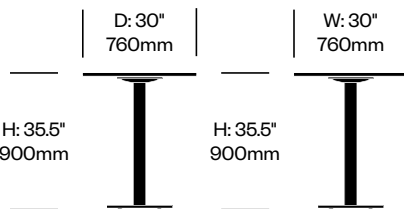

COUNTER HEIGHT TABLES

Round Table, 30"	Number	List Price
Aluminum Top, Stainless Steel Base	HCJC-JC-DGS2-N3030NA	1,807.00
Wood Top, Stainless Steel Base	HCJC-JC-DGS2-N3030NW	1,792.00
CHPL Top, Stainless Steel Base	HCJC-JC-DGS2-N3030NC	2,216.00

Round Table, 36"	Number	List Price
Aluminum Top, Stainless Steel Base	HCJC-JC-DGS2-N3636NA	1,935.00
Wood Top, Stainless Steel Base	HCJC-JC-DGS2-N3636NW	2,020.00
CHPL Top, Stainless Steel Base	HCJC-JC-DGS2-N3636NC	2,245.00

Round Table, 42"	Number	List Price
Wood Top, Stainless Steel Base	HCJC-JC-DGS2-N4242NW	2,380.00
CHPL Top, Stainless Steel Base	HCJC-JC-DGS2-N4242NC	2,708.00