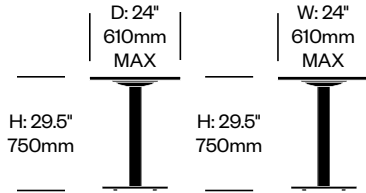

JANUScafé: Demi-Sec Base

JANUS et Cie | Made in China

To order, specify:

1. Product number
2. Top surface and color
3. Base trim color