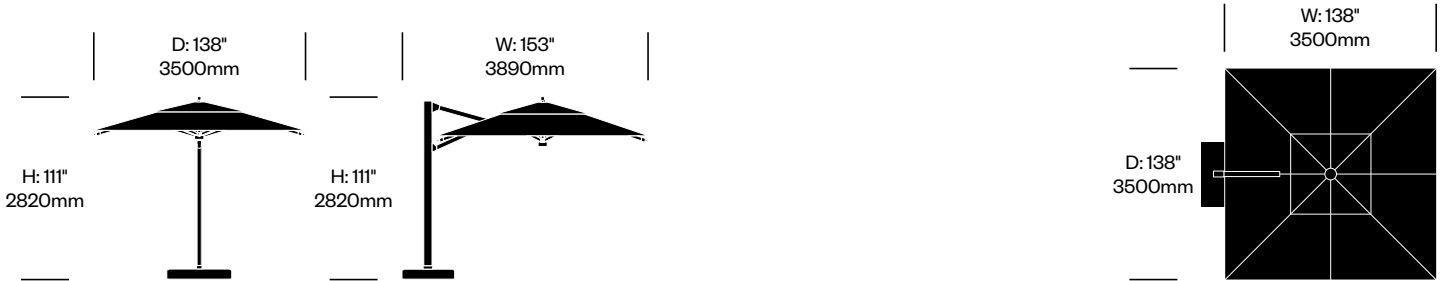

JANUS Titan

JANUS et Cie | Made in China

To order, specify:

1. Product number
2. Canopy fabric and color
3. Frame trim color

Square Tilt Umbrella, 138"	Number	Grade A	Grade B	Grade C	Grade D	Grade E
Square Granite Base, 42"	HCJC-JT-UTQD8S-GQ42	13,763.00	15,823.00	16,538.00	17,196.00	17,797.00
Stackable Steel Plate Base, 36"	HCJC-JT-UTQD8S-SS36	16,108.00	18,168.00	18,883.00	19,541.00	20,142.00
In Ground Mount	HCJC-JT-UTQD8S-IGMK	7,840.00	9,900.00	10,615.00	11,273.00	11,874.00
Concrete Surface Mount	HCJC-JT-UTQD8S-CSMK	7,683.00	9,743.00	10,458.00	11,116.00	11,717.00