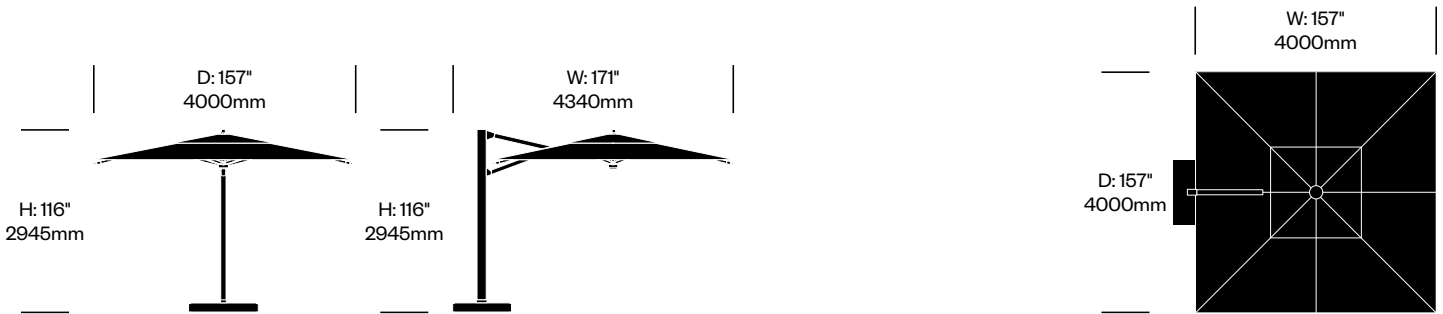

JANUS Titan

JANUS et Cie | Made in China

To order, specify:

1. Product number
2. Canopy fabric and color
3. Frame trim color

Square Tilt Umbrella, 138"	Number	Grade A	Grade B	Grade C	Grade D	Grade E
Square Granite Base, 42"	HCJC-JT-UTQD8S-GQ42	13,763.00	15,823.00	16,538.00	17,196.00	17,797.00
Stackable Steel Plate Base, 36"	HCJC-JT-UTQD8S-SS36	16,108.00	18,168.00	18,883.00	19,541.00	20,142.00
In Ground Mount	HCJC-JT-UTQD8S-IGMK	7,840.00	9,900.00	10,615.00	11,273.00	11,874.00
Concrete Surface Mount	HCJC-JT-UTQD8S-CSMK	7,683.00	9,743.00	10,458.00	11,116.00	11,717.00