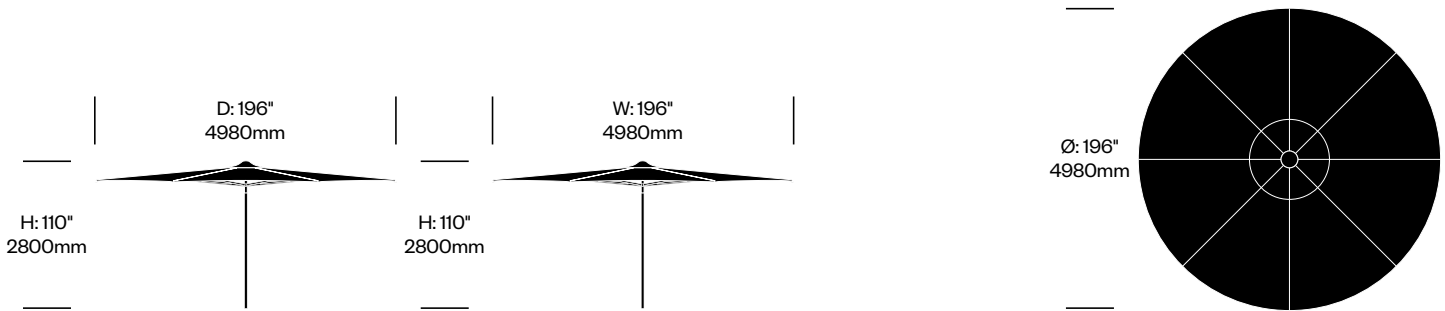

JANUS Titan

JANUS et Cie | Made in China

To order, specify:

1. Product number
2. Canopy fabric and color
3. Frame trim color

Square Telescope Umbrella, 157"	Number	Grade A	Grade B	Grade C	Grade D	Grade E
Square Granite Base, 42"	HCJC-JT-UEQF7S-GQ42	15,719.00	18,448.00	19,396.00	20,268.00	21,065.00
Stackable Steel Plate Base, 36"	HCJC-JT-UEQF7S-SS36	18,064.00	20,793.00	21,741.00	22,613.00	23,410.00
In Ground Mount	HCJC-JT-UEQF7S-IGMK	9,796.00	12,525.00	13,473.00	14,345.00	15,142.00
Concrete Surface Mount	HCJC-JT-UEQF7S-CSMK	9,639.00	12,368.00	13,316.00	14,188.00	14,985.00