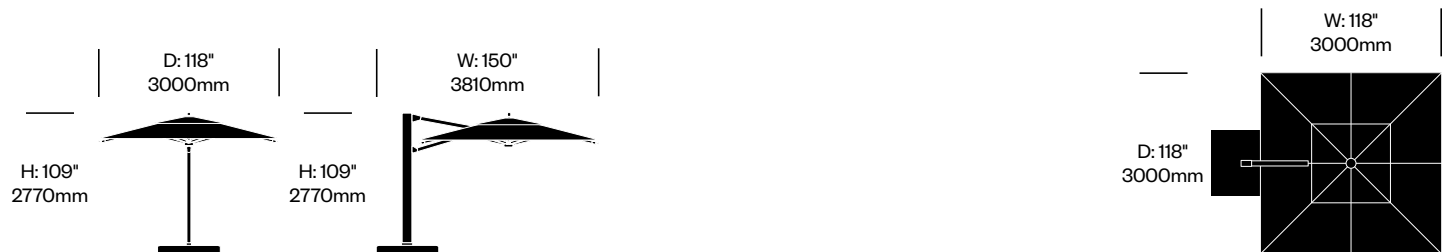

JANUS Titan

JANUS et Cie | Made in China

To order, specify:

1. Product number
2. Canopy fabric and color
3. Frame trim color

Square Telescope Umbrella, 197"	Number	Grade A	Grade B	Grade C	Grade D	Grade E
Square Granite Base, 42"	HCJC-JT-UEQJ7S-GQ42	15,788.00	19,392.00	20,642.00	21,795.00	22,845.00
Stackable Steel Plate Base, 36"	HCJC-JT-UEQJ7S-SS36	21,070.00	24,674.00	25,924.00	27,077.00	28,127.00
In Ground Mount	HCJC-JT-UEQJ7S-IGMK	9,865.00	13,469.00	14,719.00	15,872.00	16,922.00
Concrete Surface Mount	HCJC-JT-UEQJ7S-CSMK	9,708.00	13,312.00	14,562.00	15,715.00	16,765.00