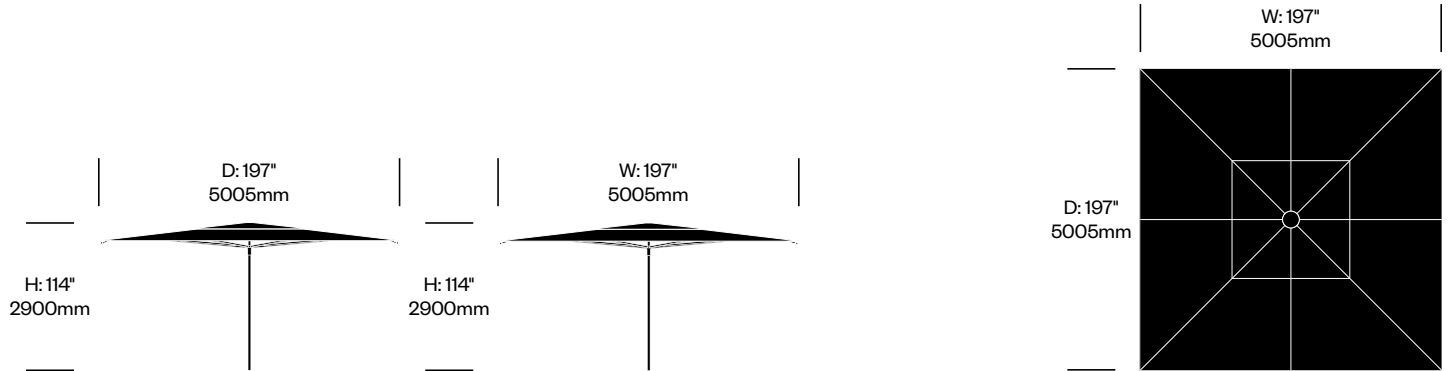

JANUS Titan

JANUS et Cie | Made in China

To order, specify:

1. Product number
2. Canopy fabric and color
3. Frame trim color

Square Telescope Umbrella, 197"	Number	Grade A	Grade B	Grade C	Grade D	Grade E
Square Granite Base, 42"	HCJC-JT-UEQJ7S-GQ42	15,788.00	19,392.00	20,642.00	21,795.00	22,845.00
Stackable Steel Plate Base, 36"	HCJC-JT-UEQJ7S-SS36	21,070.00	24,674.00	25,924.00	27,077.00	28,127.00
In Ground Mount	HCJC-JT-UEQJ7S-IGMK	9,865.00	13,469.00	14,719.00	15,872.00	16,922.00
Concrete Surface Mount	HCJC-JT-UEQJ7S-CSMK	9,708.00	13,312.00	14,562.00	15,715.00	16,765.00