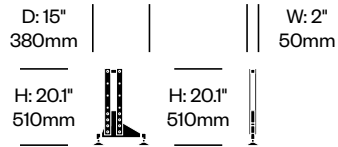

Surfaces

Wood

American Walnut (6Y-NC)
Black Stained Ash (7Y-N)
Natural Ash (7Y-F)

Infinito Wall

Cassina | Franco Albini | 2020 | Imported from Italy

To order, specify:

1. Product number
2. Wood color

Low Frame	Number	List Price
American Walnut	HCCS-IWBC-F1	1,650.00
Black Stained Ash	HCCS-IWBC-F1	1,405.00
Natural Ash	HCCS-IWBC-F1	1,405.00