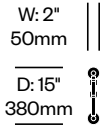

Infinito Wall

Cassina | Franco Albini | 2020 | Imported from Italy

To order, specify:

1. Product number
2. Wood color

Low Frame	Number	List Price
American Walnut	HCCS-IWBC-F1	1,650.00
Black Stained Ash	HCCS-IWBC-F1	1,405.00
Natural Ash	HCCS-IWBC-F1	1,405.00