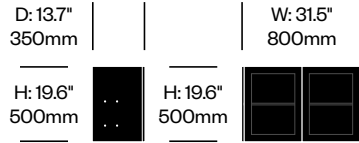

Infinito Wall

Cassina | Franco Albini | 2020 | Imported from Italy

To order, specify:

1. Product number
2. Wood color

Case with Two Glass Doors,

For Use with Low Frame	Number	List Price
Black Stained Ash	HCCS-IWBC-C2G1	4,160.00

Case with Two Glass Doors, Cable Access

For Use with Low Frame	Number	List Price
Black Stained Ash	HCCS-IWBC-C2G1C	4,160.00

Case with Two Glass Doors,

For Use with High Frame	Number	List Price
Black Stained Ash	HCCS-IWBC-C2G2	4,160.00