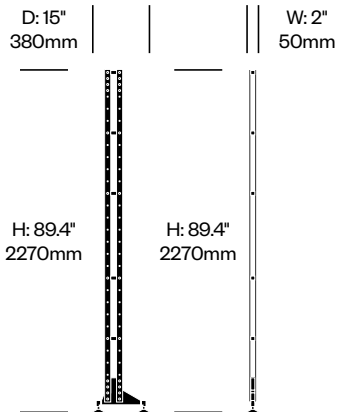

Infinito Wall

Cassina | Franco Albini | 2020 | Imported from Italy

To order, specify:

1. Product number
2. Wood color

Low Frame	Number	List Price
American Walnut	HCCS-IWBC-F1	1,650.00
Black Stained Ash	HCCS-IWBC-F1	1,405.00
Natural Ash	HCCS-IWBC-F1	1,405.00

High Frame	Number	List Price
American Walnut	HCCS-IWBC-F2	3,255.00
Black Stained Ash	HCCS-IWBC-F2	2,900.00
Natural Ash	HCCS-IWBC-F2	2,900.00