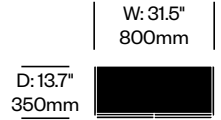

Infinito Wall

Cassina | Franco Albini | 2020 | Imported from Italy

To order, specify:

1. Product number
2. Wood color

Case with Two Glass Doors,

For Use with Low Frame	Number	List Price
Black Stained Ash	HCCS-IWBC-C2G1	4,160.00

Case with Two Glass Doors, Cable Access

For Use with Low Frame	Number	List Price
Black Stained Ash	HCCS-IWBC-C2G1C	4,160.00

Case with Two Glass Doors,

For Use with High Frame	Number	List Price
Black Stained Ash	HCCS-IWBC-C2G2	4,160.00