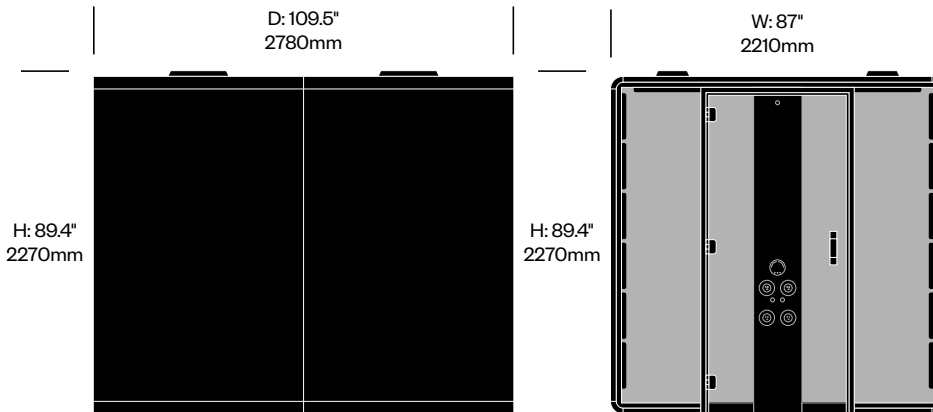

## To order, specify:

1. Product number, including
  - 1** Monitor bracket selection
    - N No monitor brackets
    - C Center column monitor bracket (add \$400.00 list)
    - S 1 side wall monitor bracket (add \$250.00 list)
    - B 2 side wall monitor brackets (add \$500.00 list)
  - 2** Center column data and power (top row)
    - 1 Left with power socket, right with power socket
    - 2 Left with power socket, right with USB-A and USB-C (add \$500.00 list)
    - 3 Left with power socket, right with HDMI (add \$140.00 list)
  - 3** Center column data and power (bottom row)
    - N No power specification
    - 1 Left with power socket, right with power socket (add \$500.00 list)
    - 2 Left with power socket, right with USB-A and USB-C (add \$1,000.00 list)
    - 3 Left with power socket, right with HDMI (add \$640.00 list)
  - 4** Right column data and power
    - N No power specification
    - 1 Top with power socket, bottom with power socket (add \$500.00 list)
    - 4 Top with USB-A and USB-C, bottom with power socket (add \$1,000.00 list)
    - 5 Top with HDMI, bottom with power socket (add \$640.00 list)
    - 6 Top with CAT6, bottom with power socket (add \$445.00 list)
  - 5** Left column data and power
    - N No power specification
    - 1 Top with power socket, bottom with power socket (add \$500.00 list)
    - 4 Top with USB-A and USB-C, bottom with power socket (add \$1,000.00 list)
    - 5 Top with HDMI, bottom with power socket (add \$640.00 list)
    - 6 Top with CAT6, bottom with power socket (add \$445.00 list)
  - 6** Door handedness
    - L Left handed
    - R Right handed
2. Case exterior TFL color
3. Case interior fabric and color
4. Rear glass color
5. Door glass color