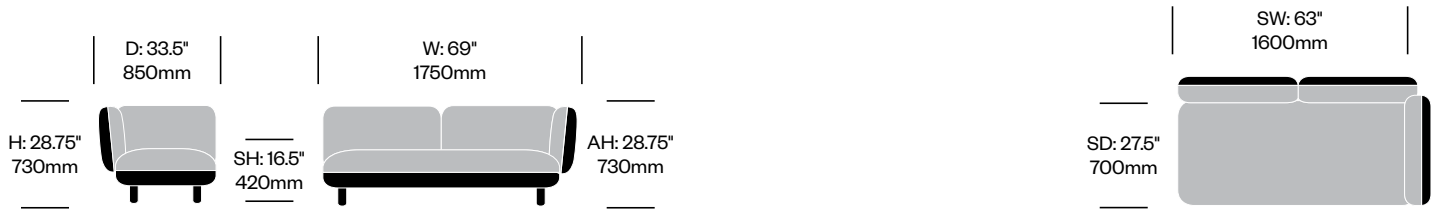

Two Seat Sofa with Right Arm	Number	COM/COL	List Price
Leather	HCCE-HBL2-R1W	9,365.00	12,510.00
Fabric	HCCE-HBL2-R2W	9,175.00	10,200.00
Faux Leather	HCCE-HBL2-R3W	9,175.00	9,365.00

Two Seat Sofa with Left Arm	Number	COM/COL	List Price
Leather	HCCE-HBL2-L1W	9,365.00	12,510.00
Fabric	HCCE-HBL2-L2W	9,175.00	10,200.00
Faux Leather	HCCE-HBL2-L3W	9,175.00	9,365.00