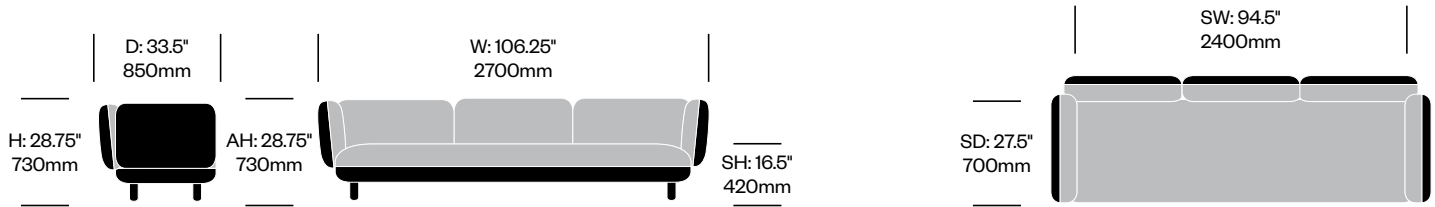

Hobo

Cappellini | Tina Bunyaprasit and Werner Aisslinger | 2017 | Imported from Italy

To order, specify:

1. Product number
2. Interior upholstery and color
3. Exterior upholstery and color
4. Leg wood color

Three Seat Sofa	Number	COM/COL	List Price
Leather	HCCE-HBL3-A1W	13,145.00	17,530.00
Fabric	HCCE-HBL3-A2W	12,870.00	14,435.00
Faux Leather	HCCE-HBL3-A3W	12,870.00	13,145.00