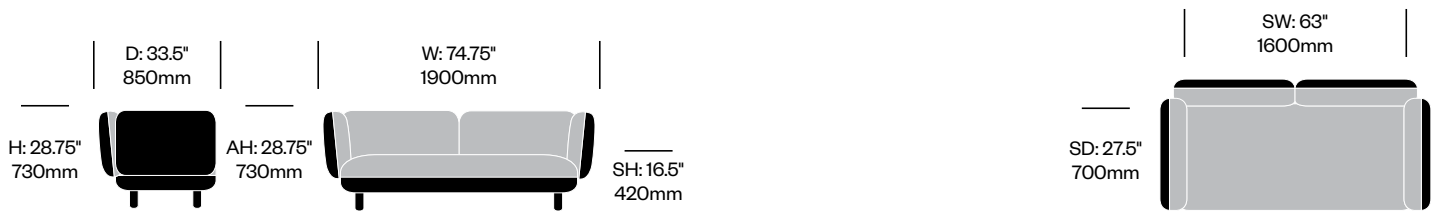

Two Seat Sofa with Right Arm	Number	COM/COL	List Price
Leather	HCCE-HBL2-R1W	9,365.00	12,510.00
Fabric	HCCE-HBL2-R2W	9,175.00	10,200.00
Faux Leather	HCCE-HBL2-R3W	9,175.00	9,365.00

Two Seat Sofa with Left Arm	Number	COM/COL	List Price
Leather	HCCE-HBL2-L1W	9,365.00	12,510.00
Fabric	HCCE-HBL2-L2W	9,175.00	10,200.00
Faux Leather	HCCE-HBL2-L3W	9,175.00	9,365.00