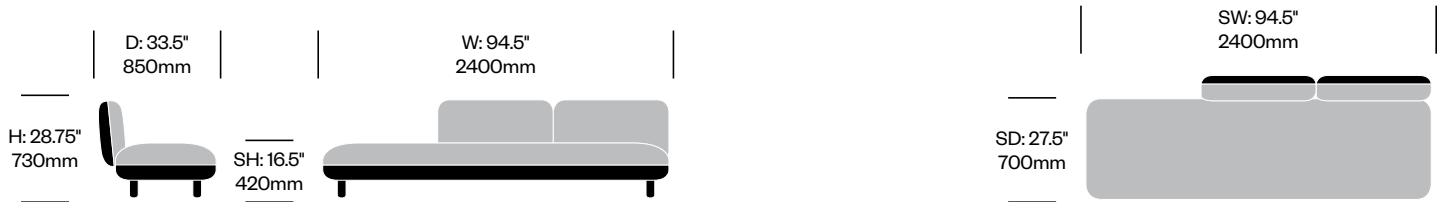

Hobo

Cappellini | Tina Bunyaprasit and Werner Aisslinger | 2017 | Imported from Italy

To order, specify:

1. Product number
2. Interior upholstery and color
3. Exterior upholstery and color
4. Leg wood color

**Two Seat without Arms,
Bench on Right**

	Number	COM/COL	List Price
Leather	HCCE-HBL2-NR1W	9,125.00	12,070.00
Fabric	HCCE-HBL2-NR2W	8,940.00	10,030.00
Faux Leather	HCCE-HBL2-NR3W	8,940.00	9,125.00