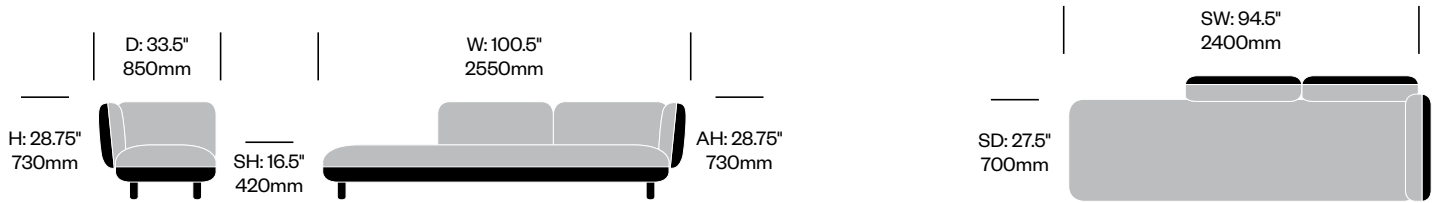

**Two Seat with Left Arm,
Bench on Right**

	Number	COM/COL	List Price
Leather	HCCE-HBL2-LR1W	10,330.00	13,700.00
Fabric	HCCE-HBL2-LR2W	10,100.00	11,370.00
Faux Leather	HCCE-HBL2-LR3W	10,100.00	10,330.00