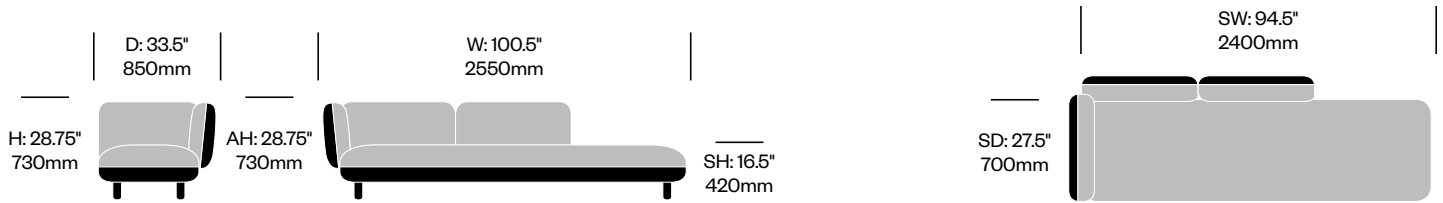

**Two Seat without Arms,  
Bench on Right**

	Number	COM/COL	List Price
Leather	HCCE-HBL2-NR1W	9,125.00	12,070.00
Fabric	HCCE-HBL2-NR2W	8,940.00	10,030.00
Faux Leather	HCCE-HBL2-NR3W	8,940.00	9,125.00

**Two Seat with Right Arm,  
Bench on Left**