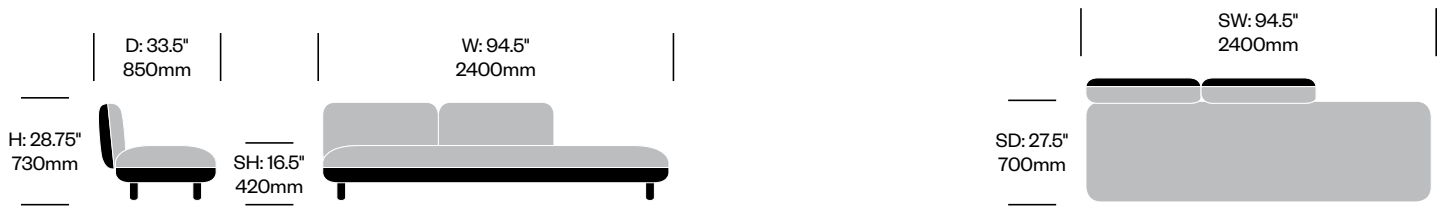

**Two Seat without Arms,
Bench on Left**

	Number	COM/COL	List Price
Leather	HCCE-HBL2-NL1W	9,125.00	12,070.00
Fabric	HCCE-HBL2-NL2W	8,940.00	10,030.00
Faux Leather	HCCE-HBL2-NL3W	8,940.00	9,125.00