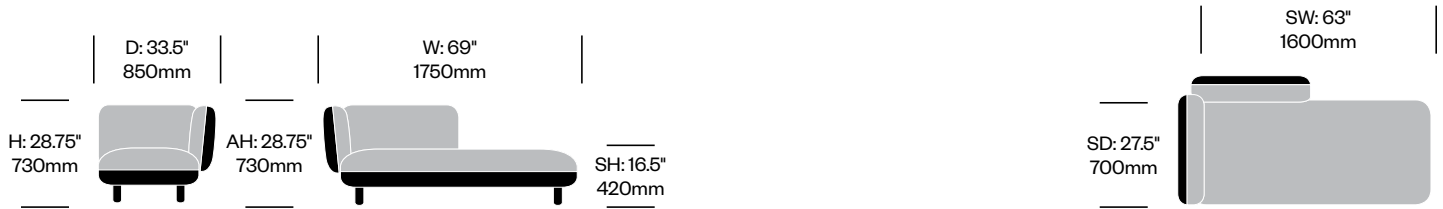

Hobo

Cappellini | Tina Bunyaprasit and Werner Aisslinger | 2017 | Imported from Italy

To order, specify:

1. Product number
2. Interior upholstery and color
3. Exterior upholstery and color
4. Leg wood color

**One Seat with Right Arm,
Bench on Left**

	Number	COM/COL	List Price
Leather	HCCE-HBL1-RL1W	8,630.00	10,740.00
Fabric	HCCE-HBL1-RL2W	8,500.00	9,350.00
Faux Leather	HCCE-HBL1-RL3W	8,500.00	8,630.00