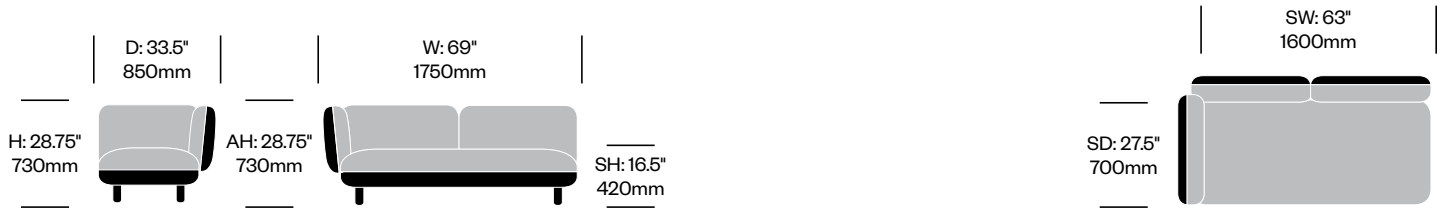

Two Seat Sofa with Right Arm	Number	COM/COL	List Price
Leather	HCCE-HBL2-R1W	9,365.00	12,510.00
Fabric	HCCE-HBL2-R2W	9,175.00	10,200.00
Faux Leather	HCCE-HBL2-R3W	9,175.00	9,365.00

Two Seat Sofa with Left Arm	Number	COM/COL	List Price
Leather	HCCE-HBL2-L1W	9,365.00	12,510.00
Fabric	HCCE-HBL2-L2W	9,175.00	10,200.00
Faux Leather	HCCE-HBL2-L3W	9,175.00	9,365.00