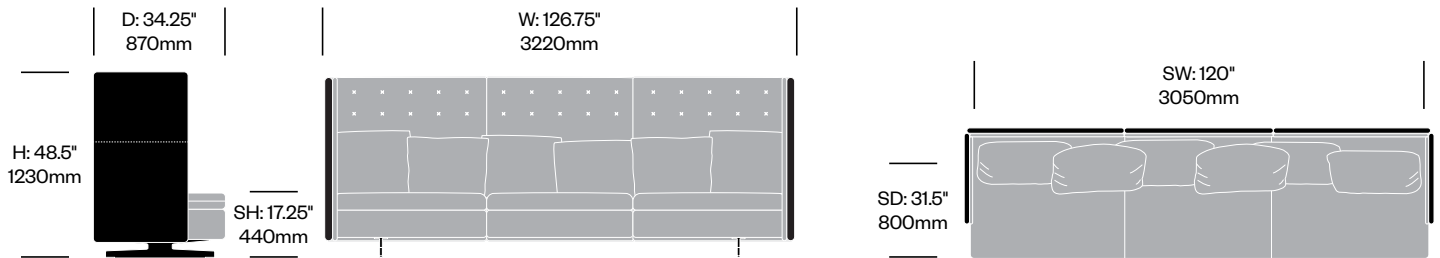

# Gran Torino HB

Poltrona Frau | Jean-Marie Massaud | 2013 | Imported from Italy

**To order, specify:**

1. Product number
2. Interior upholstery and color
3. Exterior upholstery and color

3-Seat Sofa	Number	COM	List Price
Color System Leather Exterior	HCPF-GHL3-2IS	19,980.00	23,170.00
Saddle Extra Leather Exterior	HCPF-GHL3-2IS	25,470.00	29,000.00