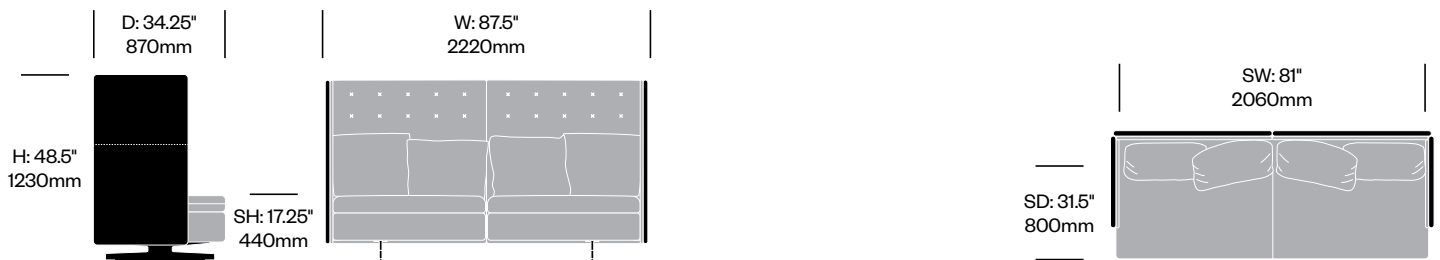

Wide 2-Seat Sofa	Number	COM	List Price
Color System Leather Exterior	HCPF-GHL2-21G	15,960.00	18,530.00
Saddle Extra Leather Exterior	HCPF-GHL2-21G	20,420.00	22,900.00