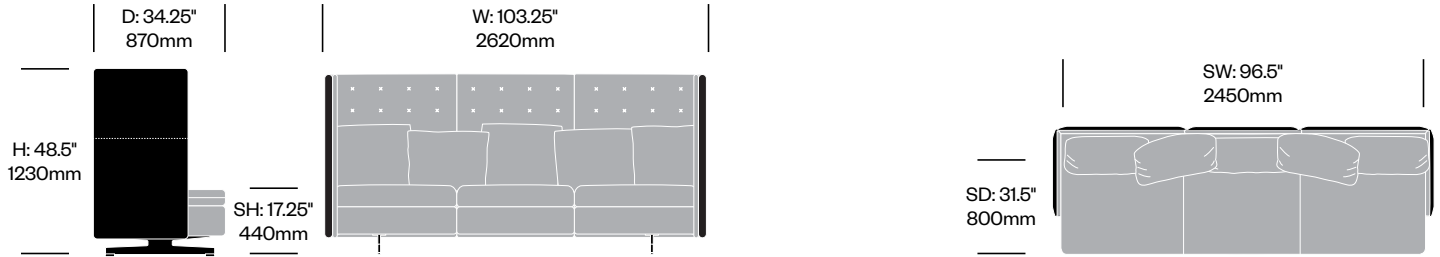

Gran Torino HB

Poltrona Frau | Jean-Marie Massaud | 2013 | Imported from Italy

To order, specify:

1. Product number
2. Interior upholstery and color
3. Exterior upholstery and color

3-Seat Sofa	Number	COM	List Price
Color System Leather Exterior	HCPF-GHL3-2IS	19,980.00	23,170.00
Saddle Extra Leather Exterior	HCPF-GHL3-2IS	25,470.00	29,000.00