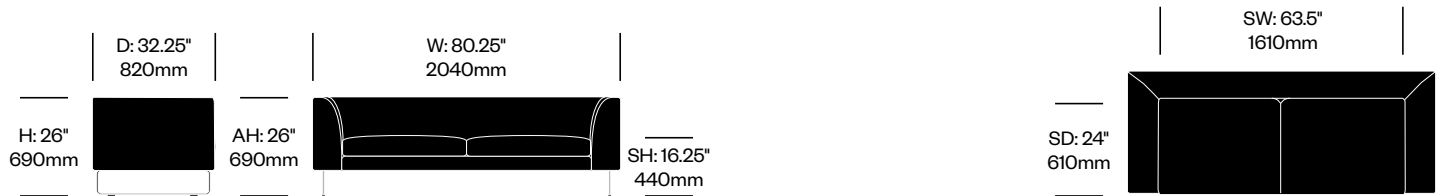

Faux Leather

- Ecopelle (GC)
- Customer's Own Material

Base Trim

- Matte Anthracite (6R-48)
- Matte Black (6R-4)
- Matte Mud (6R-71)
- Matte White (6R-1)
- Satined Stainless Steel (24-435)

Elan

Cappellini | Jasper Morrison | 1999 | Imported from Italy

To order, specify:

1. Product number
2. Upholstery and color
3. Base trim color

Lounge Chair	Number	COM/COL	List Price
Leather	HCCE-ELN1-1	5,640.00	8,230.00
Fabric	HCCE-ELN1-2	5,455.00	6,230.00
Faux Leather	HCCE-ELN1-3	5,455.00	5,640.00