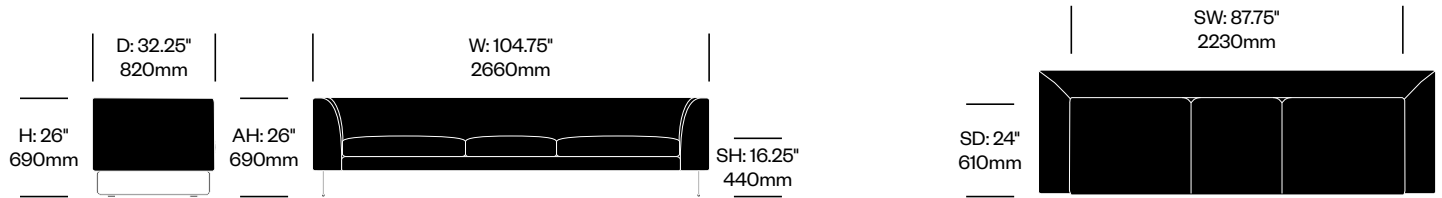

To order, specify:

1. Product number
2. Upholstery and color
3. Base trim color

Lounge Chair	Number	COM/COL	List Price
Leather	HCCE-ELN1-1	5,640.00	8,230.00
Fabric	HCCE-ELN1-2	5,455.00	6,230.00
Faux Leather	HCCE-ELN1-3	5,455.00	5,640.00

Two Seat Sofa	Number	COM/COM	List Price
Leather	HCCE-ELN2-1	8,815.00	13,505.00
Fabric	HCCE-ELN2-2	8,320.00	10,155.00
Faux Leather	HCCE-ELN2-3	8,320.00	8,815.00

Three Seat Sofa	Number	COM/COL	List Price
Leather	HCCE-ELN3-1	9,905.00	14,975.00
Fabric	HCCE-ELN3-2	9,415.00	11,225.00
Faux Leather	HCCE-ELN3-3	9,415.00	9,905.00

Elan

Cappellini | Jasper Morrison | 1999 | Imported from Italy

To order, specify:

1. Product number
2. Upholstery and color
3. Base trim color

Wide Three Seat Sofa	Number	COM/COL	List Price
Leather	HCCE-ELN4-1	10,750.00	16,345.00
Fabric	HCCE-ELN4-2	10,175.00	12,330.00
Faux Leather	HCCE-ELN4-3	10,175.00	10,750.00