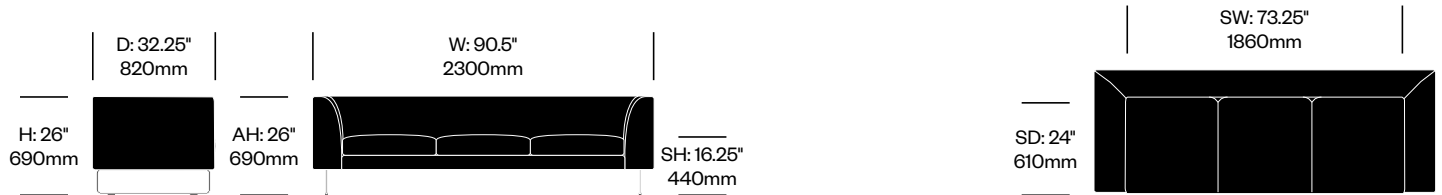

To order, specify:

1. Product number
2. Upholstery and color
3. Base trim color

Lounge Chair	Number	COM/COL	List Price
Leather	HCCE-ELN1-1	5,640.00	8,230.00
Fabric	HCCE-ELN1-2	5,455.00	6,230.00
Faux Leather	HCCE-ELN1-3	5,455.00	5,640.00

Two Seat Sofa	Number	COM/COM	List Price
Leather	HCCE-ELN2-1	8,815.00	13,505.00
Fabric	HCCE-ELN2-2	8,320.00	10,155.00
Faux Leather	HCCE-ELN2-3	8,320.00	8,815.00

Three Seat Sofa	Number	COM/COL	List Price
Leather	HCCE-ELN3-1	9,905.00	14,975.00
Fabric	HCCE-ELN3-2	9,415.00	11,225.00
Faux Leather	HCCE-ELN3-3	9,415.00	9,905.00