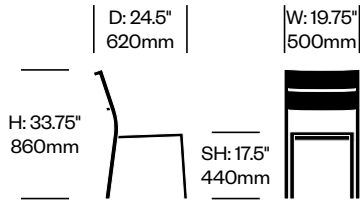

1. Product number
2. Trim color

Side Chair	Number	List Price
Stacks Four High	HCJC-DUS4	596.00

Side Chair with Arms	Number	List Price
Stacks Four High	HCJC-DUS4-A	730.00

Counter Stool	Number	List Price
	HCJC-DUS1	978.00