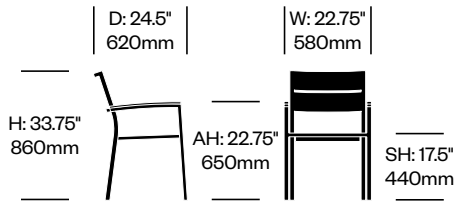

1. Product number
2. Trim color

Side Chair	Number	List Price
Stacks Four High	HCJC-DUS4	596.00

Side Chair with Arms	Number	List Price
Stacks Four High	HCJC-DUS4-A	730.00

Counter Stool	Number	List Price
	HCJC-DUS1	978.00