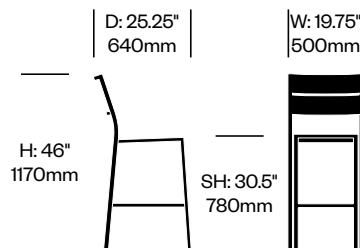

1. Product number
2. Trim color

Side Chair	Number	List Price
Stacks Four High	HCJC-DUS4	596.00

Side Chair with Arms	Number	List Price
Stacks Four High	HCJC-DUS4-A	730.00

Counter Stool	Number	List Price
	HCJC-DUS1	978.00

Bar Stool	Number	List Price
	HCJC-DUS2	1,041.00