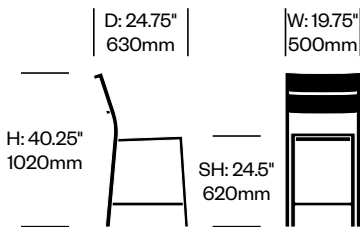

1. Product number
2. Trim color

Side Chair	Number	List Price
Stacks Four High	HCJC-DUS4	596.00

Side Chair with Arms	Number	List Price
Stacks Four High	HCJC-DUS4-A	730.00

Counter Stool	Number	List Price
	HCJC-DUS1	978.00