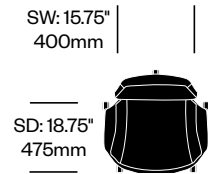

SIDE CHAIR WITH FOUR STAR BASE

Leather	Number	List Price
Polished Aluminum Base	HCPF-DV4L-TX	3,960.00
Black Painted Base	HCPF-DV4P-TX	3,960.00
Microperforated Leather	Number	List Price
Polished Aluminum Base	HCPF-DV4L-TY	4,190.00
Black Painted Base	HCPF-DV4P-TY	4,190.00