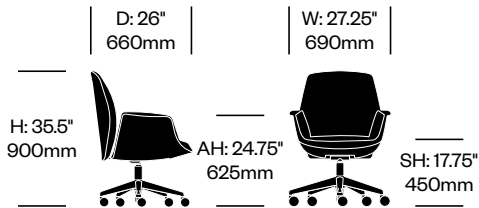

To order, specify:

1. Product number
2. Upholstery and color

SIDE CHAIR WITH SLED BASE

Leather	Number	List Price	
Chrome Base	HCPF-DTSS-C1		3,870.00
Black Painted Base	HCPF-DTSS-P1		3,870.00

Fabric	Number	COM	List Price
Chrome Base	HCPF-DTSS-C2	3,670.00	4,440.00
Black Painted Base	HCPF-DTSS-P2	3,670.00	4,440.00

SIDE CHAIR WITH PANEL BASE

Leather	Number	List Price	
	HCPF-DTSP-1		3,770.00

Fabric	Number	COM	List Price
	HCPF-DTSP-2	3,580.00	4,340.00

Downtown

Poltrona Frau | Jean-Marie Massaud | 2014 | Imported from Italy

To order, specify:

1. Product number
2. Upholstery and color

SIDE CHAIR WITH FOUR STAR BASE

Leather	Number	List Price
Polished Aluminum Base	HCPF-DV4L-TX	3,960.00
Black Painted Base	HCPF-DV4P-TX	3,960.00
Microperforated Leather	Number	List Price
Polished Aluminum Base	HCPF-DV4L-TY	4,190.00
Black Painted Base	HCPF-DV4P-TY	4,190.00

LOW BACK CONFERENCE CHAIR, FIXED HEIGHT

Leather	Number	List Price
Polished Aluminum Base	HCPF-DM5L-TX	4,190.00
Black Painted Base	HCPF-DM5P-TX	4,190.00
Microperforated Leather	Number	List Price
Polished Aluminum Base	HCPF-DM5L-TY	4,430.00
Black Painted Base	HCPF-DM5P-TY	4,430.00