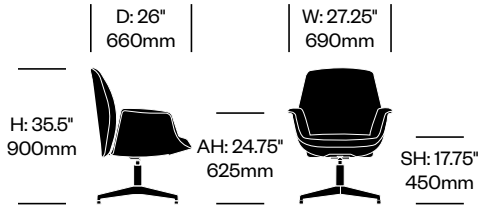

To order, specify:

1. Product number
2. Upholstery and color

SIDE CHAIR WITH SLED BASE

Leather	Number	List Price	
Chrome Base	HCPF-DTSS-C1		3,870.00
Black Painted Base	HCPF-DTSS-P1		3,870.00

Fabric	Number	COM	List Price
Chrome Base	HCPF-DTSS-C2	3,670.00	4,440.00
Black Painted Base	HCPF-DTSS-P2	3,670.00	4,440.00

SIDE CHAIR WITH PANEL BASE

Leather	Number	List Price	
	HCPF-DTSP-1		3,770.00

Fabric	Number	COM	List Price
	HCPF-DTSP-2	3,580.00	4,340.00

Downtown

Poltrona Frau | Jean-Marie Massaud | 2014 | Imported from Italy

To order, specify:

1. Product number
2. Upholstery and color

SIDE CHAIR WITH FOUR STAR BASE

Leather	Number	List Price
Polished Aluminum Base	HCPF-DV4L-TX	3,960.00
Black Painted Base	HCPF-DV4P-TX	3,960.00
Microperforated Leather	Number	List Price
Polished Aluminum Base	HCPF-DV4L-TY	4,190.00
Black Painted Base	HCPF-DV4P-TY	4,190.00

LOW BACK CONFERENCE CHAIR, FIXED HEIGHT

Leather	Number	List Price
Polished Aluminum Base	HCPF-DM5L-TX	4,190.00
Black Painted Base	HCPF-DM5P-TX	4,190.00
Microperforated Leather	Number	List Price
Polished Aluminum Base	HCPF-DM5L-TY	4,430.00
Black Painted Base	HCPF-DM5P-TY	4,430.00