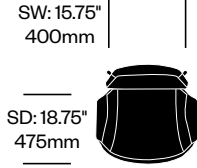

Downtown

Poltrona Frau | Jean-Marie Massaud | 2014 | Imported from Italy

To order, specify:

1. Product number
2. Upholstery and color