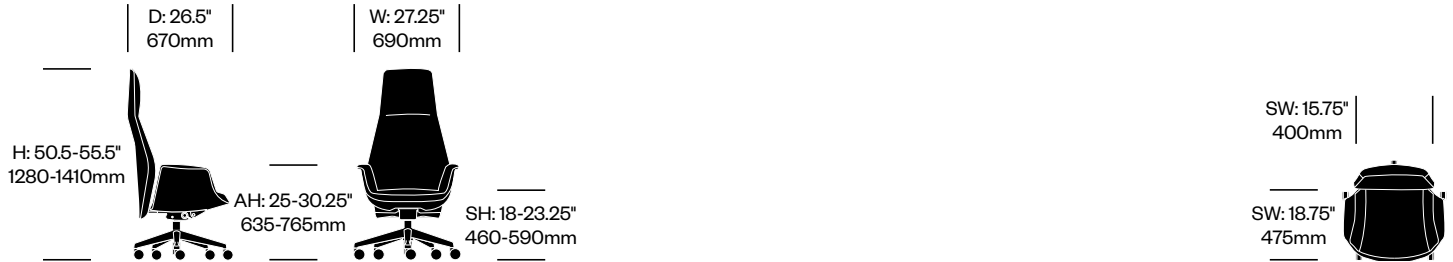

Downtown

Poltrona Frau | Jean-Marie Massaud | 2014 | Imported from Italy

To order, specify:

1. Product number
2. Upholstery and color

HIGH BACK EXECUTIVE CHAIR

Leather	Number	List Price
Polished Aluminum Base	HCPF-DP5L-TX	5,130.00
Black Painted Base	HCPF-DP5P-TX	5,130.00
Microperforated Leather	Number	List Price
Polished Aluminum Base	HCPF-DP5L-TY	5,360.00
Black Painted Base	HCPF-DP5P-TY	5,360.00