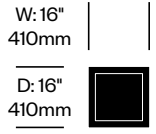

Ditto

JANUS et Cie | Made in the Philippines

To order, specify:

1. Product number
2. JANUSstone or paint color

Side Table	Number	List Price
JANUSstone	HCJC-DTTO-S	1,149.00
Powder Coated Aluminum	HCJC-DTTO-A	1,512.00