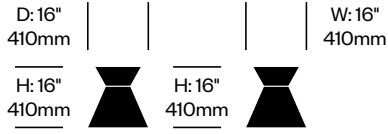

Ditto

JANUS et Cie | Made in the Philippines

To order, specify:

1. Product number
2. JANUSstone or paint color

Side Table	Number	List Price
JANUSstone	HCJC-DTTO-S	1,149.00
Powder Coated Aluminum	HCJC-DTTO-A	1,512.00