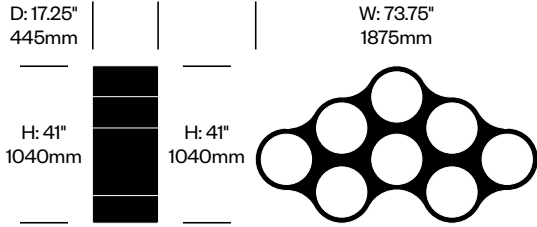

Cloud

Cappellini | Ronan and Erwan Bouroullec | 2004 | Imported from Italy

To order, specify:

1. Product number

Bookcase	Number	List Price
	HCCE-CLD	1,530.00