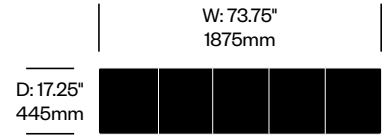

Cloud

Cappellini | Ronan and Erwan Bouroullec | 2004 | Imported from Italy

To order, specify:

1. Product number

Bookcase	Number	List Price
	HCCE-CLD	1,530.00