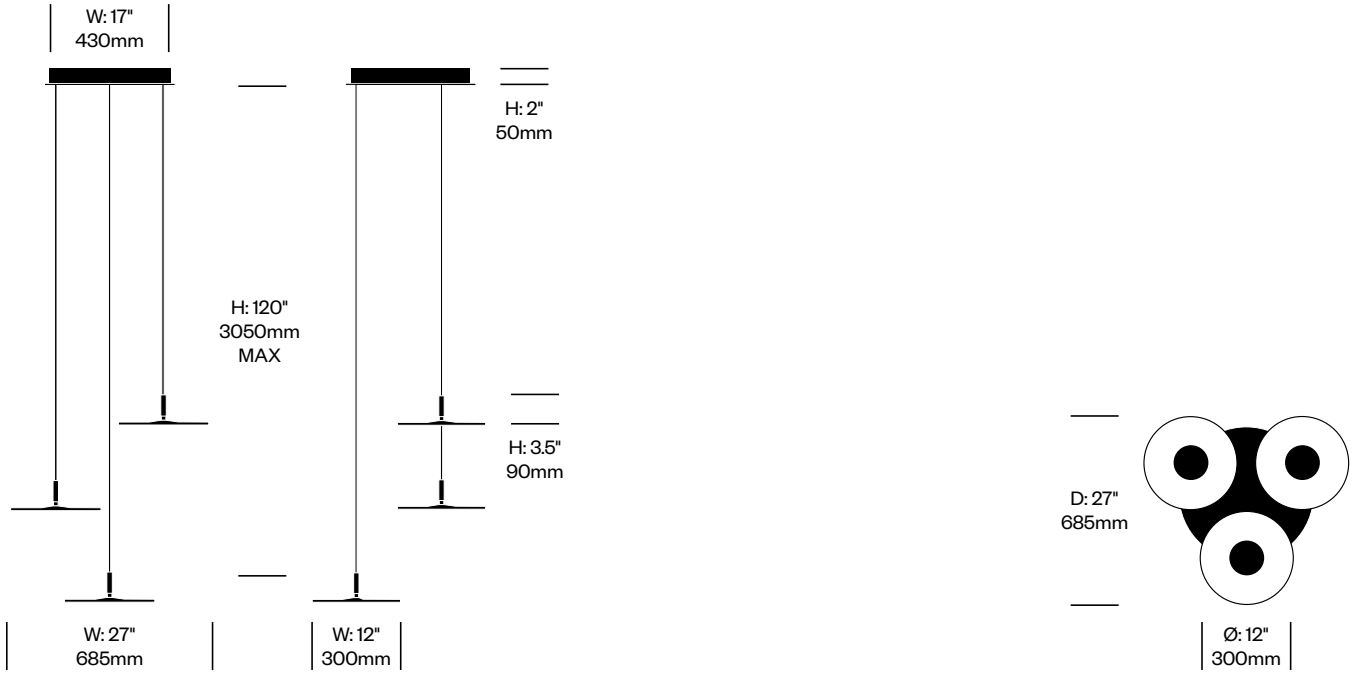

Circa

Pablo Designs | Pablo Studio | 2013 | Imported from China

To order, specify:

1. Product number
2. Trim color

Pendant with Three Lights	Number	List Price
Small	LRP3-1210	1,645.00