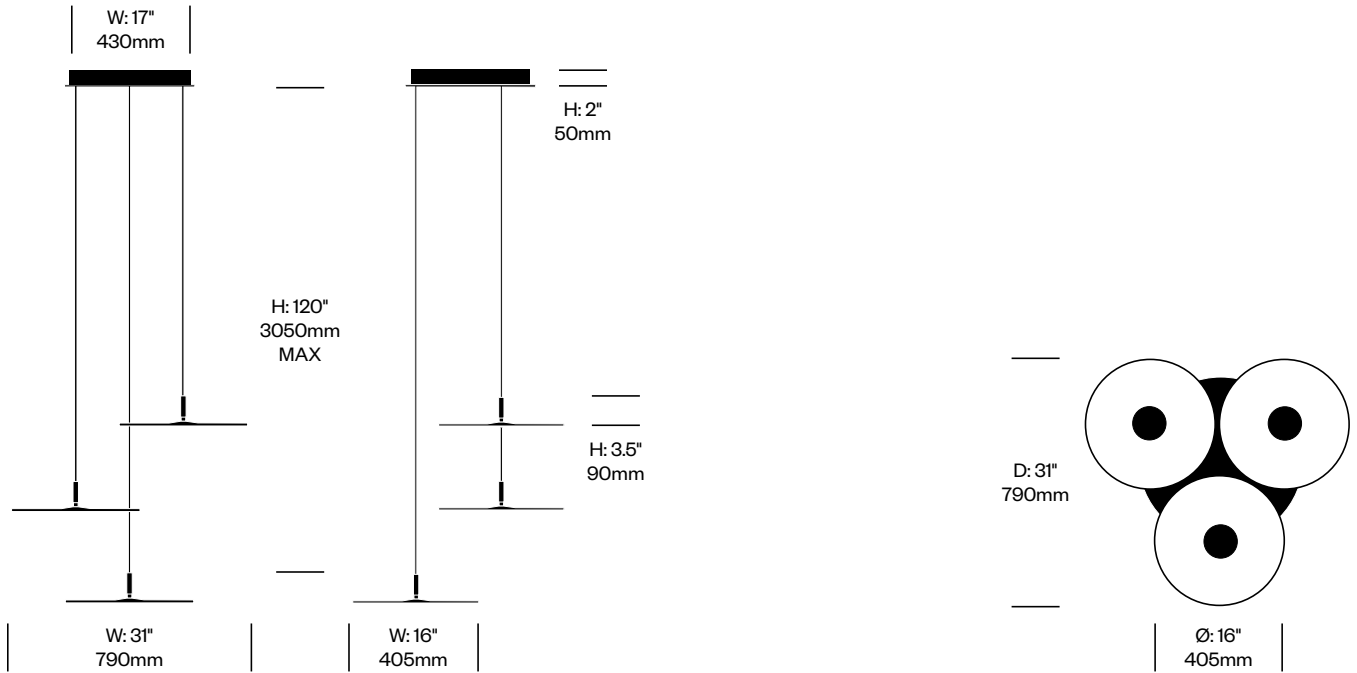

Circa

Pablo Designs | Pablo Studio | 2013 | Imported from China

To order, specify:

1. Product number
2. Trim color

Pendant with Three Lights	Number	List Price
Large	LRP3-1610	2,020.00