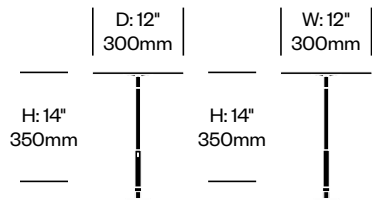

# Circa

Pablo Designs | Pablo Studio | 2013 | Imported from China

**To order, specify:**

1. Product number
2. Trim color

Table Light	Number	List Price
	LRT1-1408	550.00

Grommet Mounted Light	Number	List Price
	LRT1-1408-G	550.00