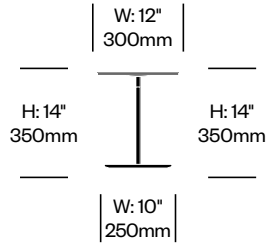

# Circa

Pablo Designs | Pablo Studio | 2013 | Imported from China

**To order, specify:**

1. Product number
2. Trim color

Table Light	Number	List Price
	LRT1-1408	550.00

Grommet Mounted Light	Number	List Price
	LRT1-1408-G	550.00