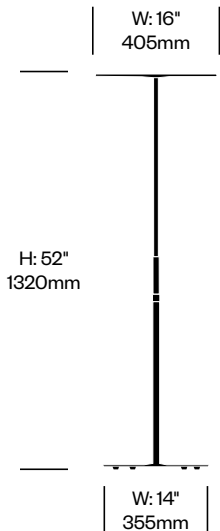

## Features and Specifications

Voltage:	120V 60Hz
Power consumption:	9 watts (table and grommet mounted lights) 11 watts (floor lights) 10.5 watts per light (pendant lights)
Color temperature:	2700K
Luminosity:	420 lumens (table and grommet mounted lights) 510 lumens (floor lights) 550 lumens per light (pendant lights)
Luminaire efficacy:	47 lumens/watt (table and grommet mounted lights) 46 lumens/watt (floor lights) 52 lumens/watt per light (pendant lights)
Color rendition index:	85
Rated lifespan:	50,000 hours
Bulb type:	glare free LED flat panel
Cord length:	8 feet (table, grommet mounted, and floor lights) 10 feet, field cuttable (pendant lights)

### Table Light

Features 4-stage dim control with 360 degree rotation and 45 degree tilt in two directions. The lamp shade is made of plastic with a polycarbonate lens assembly. The stem is made of aluminum. The base is comprised of plastic with a steel insert and has a built-in USB charging port. The cord is wrapped in fabric.

### Pendant Lights

Features 4-stage dim control with 360 degree rotation and 45 degree tilt in two directions. The lamp shade is made of plastic with a polycarbonate lens assembly. The stem is made of aluminum. The canopy is comprised of plastic with steel mounting hardware. The cord is wrapped in fabric.

# Circa

Pablo Designs | Pablo Studio | 2013 | Imported from China

**To order, specify:**

1. Product number
2. Trim color

Table Light	Number	List Price
	LRT1-1408	550.00

Grommet Mounted Light	Number	List Price
	LRT1-1408-G	550.00