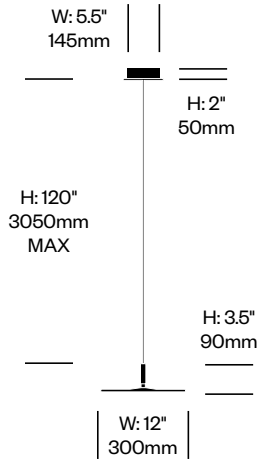

Circa

Pablo Designs | Pablo Studio | 2013 | Imported from China

To order, specify:

1. Product number
2. Trim color

Pendant with One Light	Number	List Price
Small	LRP1-1210	425.00