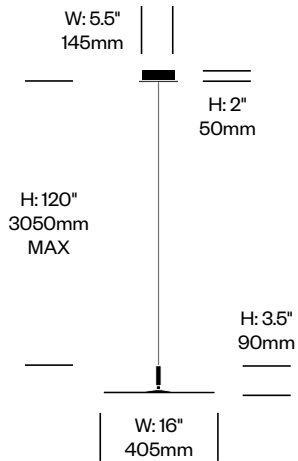

## Features and Specifications

Voltage:	120V 60Hz
Power consumption:	9 watts (table and grommet mounted lights) 11 watts (floor lights) 10.5 watts per light (pendant lights)
Color temperature:	2700K
Luminosity:	420 lumens (table and grommet mounted lights) 510 lumens (floor lights) 550 lumens per light (pendant lights)
Luminaire efficacy:	47 lumens/watt (table and grommet mounted lights) 46 lumens/watt (floor lights) 52 lumens/watt per light (pendant lights)
Color rendition index:	85
Rated lifespan:	50,000 hours
Bulb type:	glare free LED flat panel
Cord length:	8 feet (table, grommet mounted, and floor lights) 10 feet, field cuttable (pendant lights)

### Table Light

Features 4-stage dim control with 360 degree rotation and 45 degree tilt in two directions. The lamp shade is made of plastic with a polycarbonate lens assembly. The stem is made of aluminum. The base is comprised of plastic with a steel insert and has a built-in USB charging port. The cord is wrapped in fabric.

# Circa

Pablo Designs | Pablo Studio | 2013 | Imported from China

**To order, specify:**

1. Product number
2. Trim color

Table Light	Number	List Price
	LRT1-1408	550.00

Grommet Mounted Light	Number	List Price
	LRT1-1408-G	550.00

# Circa

Pablo Designs | Pablo Studio | 2013 | Imported from China

**To order, specify:**

1. Product number
2. Trim color

Pendant with One Light	Number	List Price
Small	LRP1-1210	425.00

Pendant with One Light	Number	List Price
Large	LRP1-1610	575.00