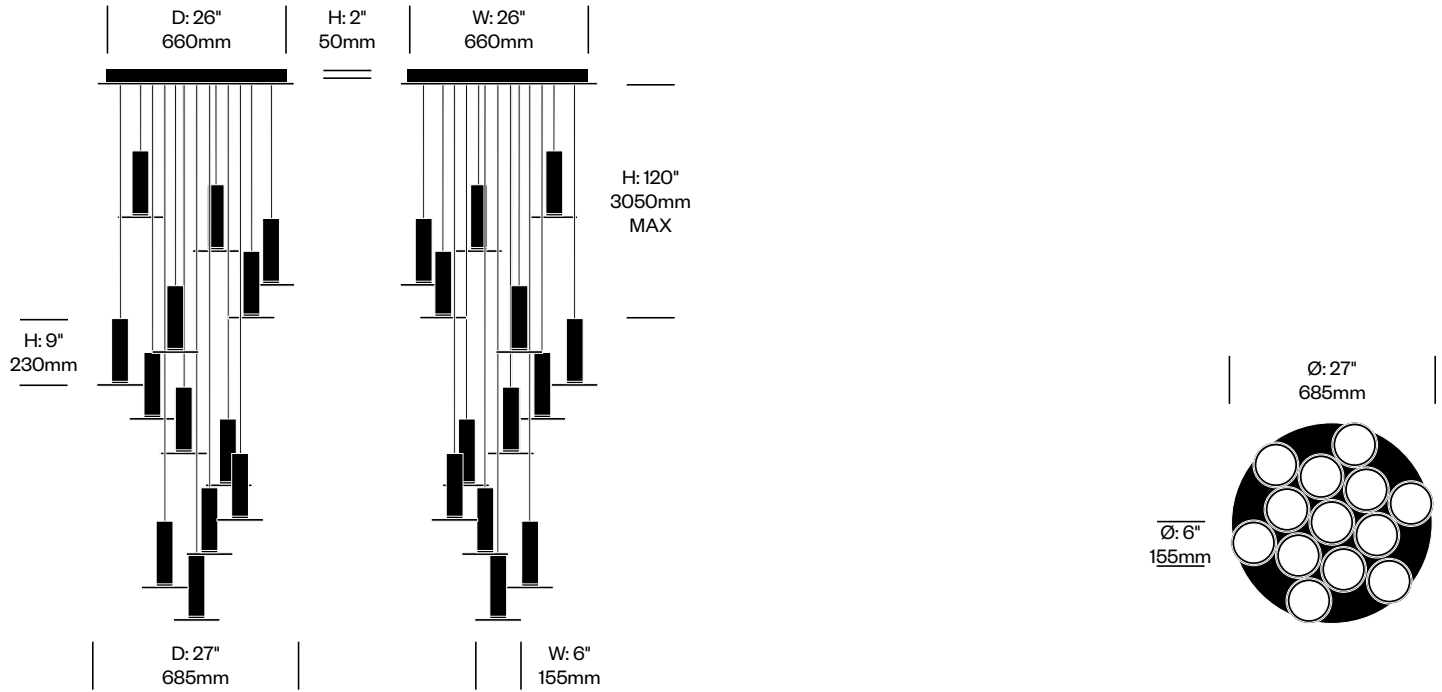

Cielo

Pablo Designs | Pablo Studio | 2012 | Imported from Taiwan

To order, specify:

1. Product number
2. Light, bezel, and cord color combination

Pendant with Thirteen Lights	Number	List Price
Standard Trim	LEP3-2710	5,070.00
Premium Trim	LEP3-2710	5,395.00