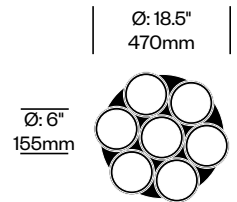

# Cielo

Pablo Designs | Pablo Studio | 2012 | Imported from Taiwan

**To order, specify:**

1. Product number
2. Light, bezel, and cord color combination

Pendant with Five Lights	Number	List Price
Standard Trim	LEP5-1810	2,045.00
Premium Trim	LEP5-1810	2,170.00