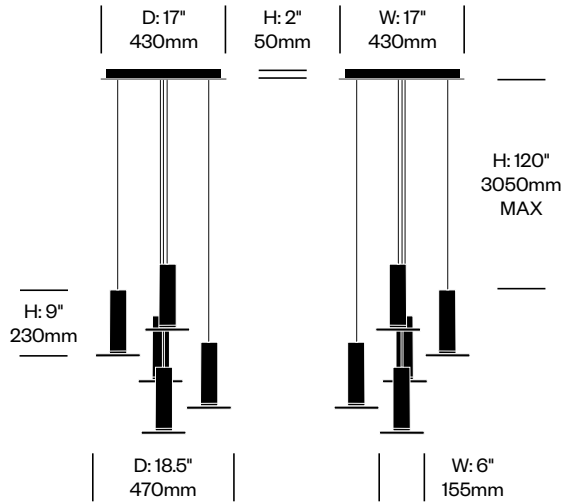

# Cielo

Pablo Designs | Pablo Studio | 2012 | Imported from Taiwan

**To order, specify:**

1. Product number
2. Light, bezel, and cord color combination

Pendant with One Light	Number	List Price
Standard Trim	LEP1-0610	350.00
Premium Trim	LEP1-0610	425.00

Pendant with Three Lights	Number	List Price
Standard Trim	LEP3-1210	1,345.00
Premium Trim	LEP3-1210	1,420.00

# Cielo

Pablo Designs | Pablo Studio | 2012 | Imported from Taiwan

**To order, specify:**

1. Product number
2. Light, bezel, and cord color combination

Pendant with Five Lights	Number	List Price
Standard Trim	LEP5-1810	2,045.00
Premium Trim	LEP5-1810	2,170.00