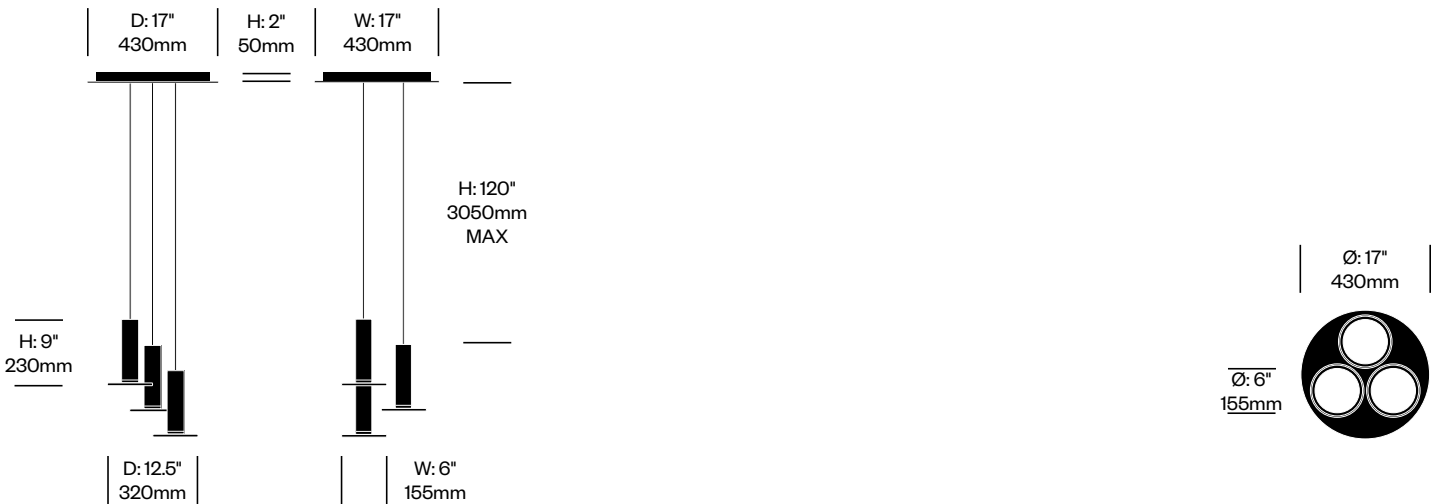

# Cielo

Pablo Designs | Pablo Studio | 2012 | Imported from Taiwan

**To order, specify:**

1. Product number
2. Light, bezel, and cord color combination

Pendant with One Light	Number	List Price
Standard Trim	LEP1-0610	350.00
Premium Trim	LEP1-0610	425.00