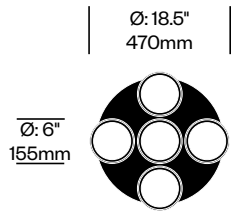

Cielo

Pablo Designs | Pablo Studio | 2012 | Imported from Taiwan

To order, specify:

1. Product number
2. Light, bezel, and cord color combination

Pendant with Five Lights	Number	List Price
Standard Trim	LEP5-1810	2,045.00
Premium Trim	LEP5-1810	2,170.00