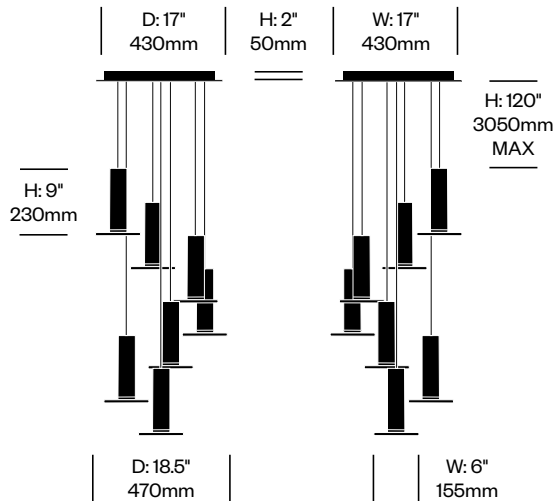

Pendant with Three Lights	Number	List Price
Standard Trim	LEP3-1210	1,345.00
Premium Trim	LEP3-1210	1,420.00

# Cielo

Pablo Designs | Pablo Studio | 2012 | Imported from Taiwan

**To order, specify:**

1. Product number
2. Light, bezel, and cord color combination

Pendant with Five Lights	Number	List Price
Standard Trim	LEP5-1810	2,045.00
Premium Trim	LEP5-1810	2,170.00

Pendant with Seven Lights	Number	List Price
Standard Trim	LEP7-1810	2,745.00
Premium Trim	LEP7-1810	2,920.00

# Cielo

Pablo Designs | Pablo Studio | 2012 | Imported from Taiwan

**To order, specify:**

1. Product number
2. Light, bezel, and cord color combination

Pendant with Thirteen Lights	Number	List Price
Standard Trim	LEP3-2710	5,070.00
Premium Trim	LEP3-2710	5,395.00