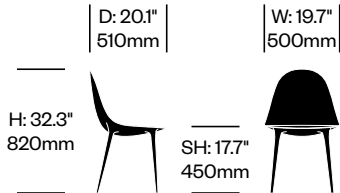

Additional Notes

The legs may be finished in Chrome (26-CHR), or painted to match the exterior shell. However, when a Gloss White (69-CPB) shell is specified, the legs must be Chrome (26-CHR).

Meets ANSI/BIFMA X5.1 Standard for Office Seating.

SIDE CHAIR

Leather	Number	List Price
Gloss Shell, Gloss Base	HCCS-CPS4-GG1	1,270.00
Gloss Shell, Chrome Base	HCCS-CPS4-GC1	1,325.00
Matte Shell, Matte Base	HCCS-CPS4-MM1	1,305.00
Matte Shell, Chrome Base	HCCS-CPS4-MC1	1,495.00