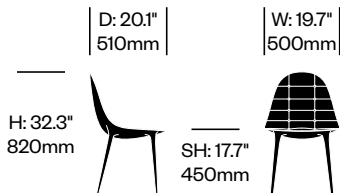

SIDE CHAIR

Leather	Number	List Price
Gloss Shell, Gloss Base	HCCS-CPS4-GG1	1,270.00
Gloss Shell, Chrome Base	HCCS-CPS4-GC1	1,325.00
Matte Shell, Matte Base	HCCS-CPS4-MM1	1,305.00
Matte Shell, Chrome Base	HCCS-CPS4-MC1	1,495.00

Fabric	Number	List Price
Gloss Shell, Gloss Base	HCCS-CPS4-GG2	1,200.00
Gloss Shell, Chrome Base	HCCS-CPS4-GC2	1,285.00
Matte Shell, Matte Base	HCCS-CPS4-MM2	1,235.00
Matte Shell, Chrome Base	HCCS-CPS4-MC2	1,415.00