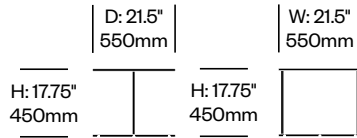

Cannot

Cappellini | Michela Catalano and Ilaria Marelli | 1999 | Imported from Italy

To order, specify:

1. Product number
2. Top paint color

Occasional Table	Number	List Price
Standard Matte	HCCE-CNOT-M	1,560.00
Premium Matte	HCCE-CNOT-M	1,700.00
Standard Gloss	HCCE-CNOT-G	1,770.00
Premium Gloss	HCCE-CNOT-G	1,925.00