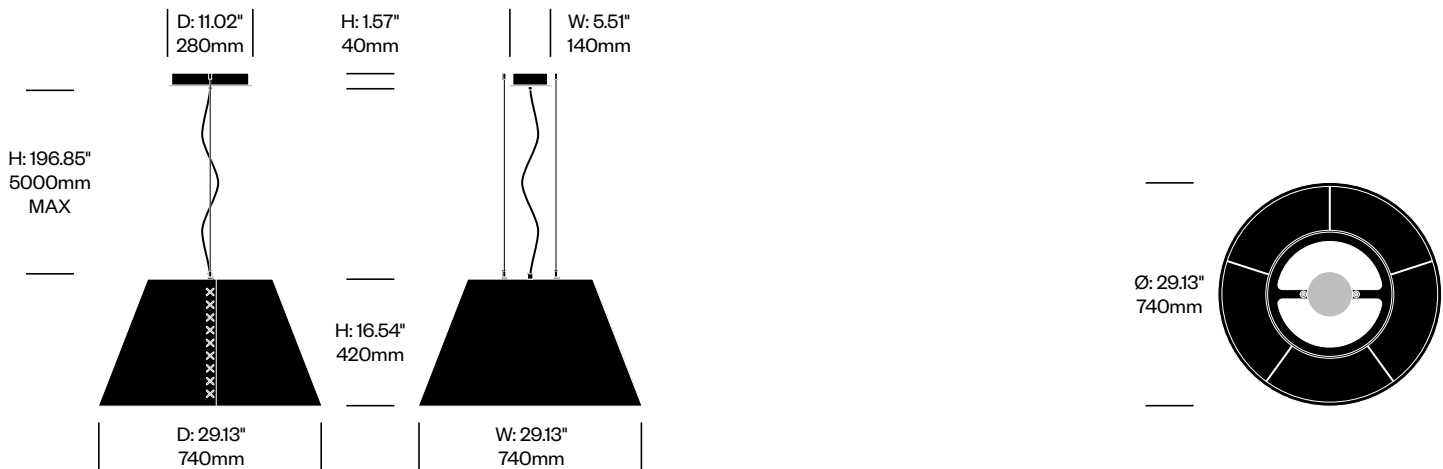

BuzziShade

BuzziSpace | Stal Collectief | 2013 | Imported from the Netherlands

Features and Specifications

Voltage:	120V 50/60Hz
Power consumption:	19 watts
Color temperature:	3000K
Luminosity:	1500 lumens
Luminaire efficacy:	79 lumens/watt
Color rendition index:	90 CRI
Rated lifespan:	50,000 hours
Bulb type:	LED
Cord length:	78.74 inches, field cuttable 196.85 inches, field cuttable

MEDIUM PENDANT LIGHT

Felt Pendant	Number	List Price
Uncoated Aluminum Frame, 78.74" (2000mm) Cables	HCBZ-SHP1-11	3,001.00
Uncoated Aluminum Frame, 196.85" (5000mm) Cables	HCBZ-SHP1-21	3,357.00
Black or White Frame, 78.74" (2000mm) Cables	HCBZ-SHP1-11	2,760.00
Black or White Frame, 196.85" (5000mm) Cables	HCBZ-SHP1-21	3,116.00
Fluo Orange Frame, 78.74" (2000mm) Cables	HCBZ-SHP1-11	4,616.00
Fluo Orange Frame, 196.85" (5000mm) Cables	HCBZ-SHP1-21	4,972.00

Felt Pendant with Fabric Interior	Number	List Price
Uncoated Aluminum Frame, 78.74" (2000mm) Cables	HCBZ-SHP1-12I	3,547.00
Uncoated Aluminum Frame, 196.85" (5000mm) Cables	HCBZ-SHP1-22I	3,903.00
Black or White Frame, 78.74" (2000mm) Cables	HCBZ-SHP1-12I	4,217.00
Black or White Frame, 196.85" (5000mm) Cables	HCBZ-SHP1-22I	4,573.00
Fluo Orange Frame, 78.74" (2000mm) Cables	HCBZ-SHP1-12I	5,281.00
Fluo Orange Frame, 196.85" (5000mm) Cables	HCBZ-SHP1-22I	5,637.00