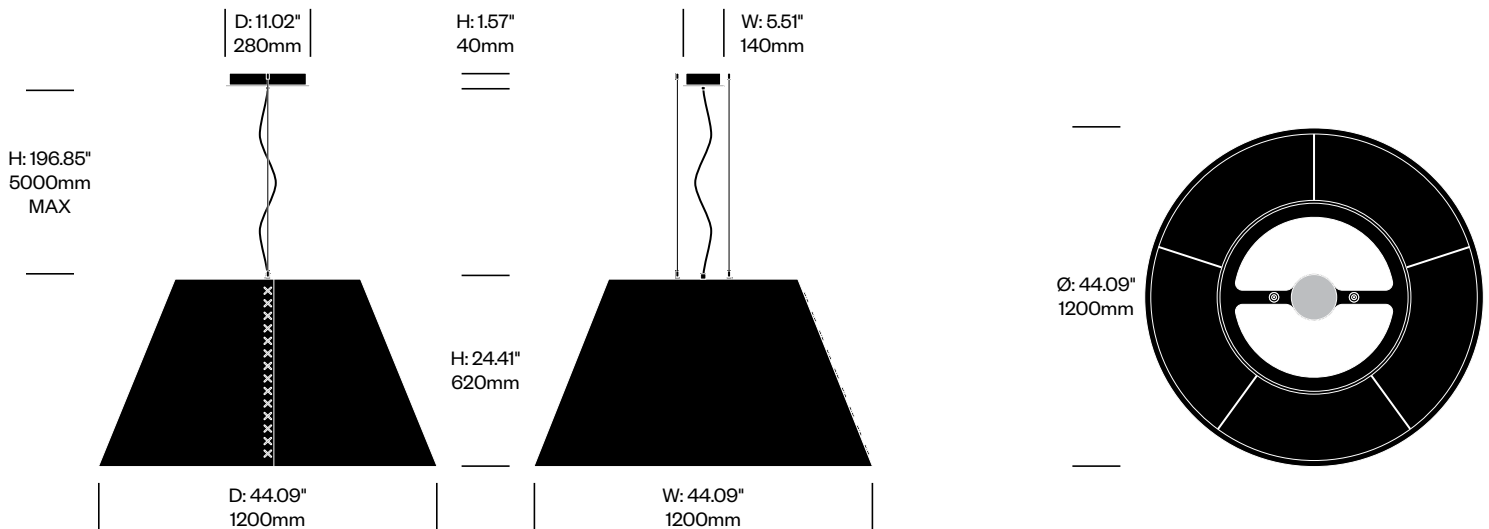

BuzziShade

BuzziSpace | Stal Collectief | 2013 | Imported from the Netherlands

To order, specify:

1. Product number
2. Frame trim color
3. Shade felt color
4. Shade fabric and color (if applicable)
5. Lace color
6. Cable trim color

LARGE PENDANT LIGHT

Felt Pendant	Number	List Price
Uncoated Aluminum Frame, 78.74" (2000mm) Cables	HCBZ-SHP2-11	3,906.00
Uncoated Aluminum Frame, 196.85" (5000mm) Cables	HCBZ-SHP2-21	4,262.00
Black or White Frame, 78.74" (2000mm) Cables	HCBZ-SHP2-11	3,552.00
Black or White Frame, 196.85" (5000mm) Cables	HCBZ-SHP2-21	3,908.00
Fluo Orange Frame, 78.74" (2000mm) Cables	HCBZ-SHP2-11	4,616.00
Fluo Orange Frame, 196.85" (5000mm) Cables	HCBZ-SHP2-21	4,972.00

Felt Pendant with Fabric Interior	Number	List Price
Uncoated Aluminum Frame, 78.74" (2000mm) Cables	HCBZ-SHP2-12I	4,571.00
Uncoated Aluminum Frame, 196.85" (5000mm) Cables	HCBZ-SHP2-22I	4,927.00
Black or White Frame, 78.74" (2000mm) Cables	HCBZ-SHP2-12I	4,217.00
Black or White Frame, 196.85" (5000mm) Cables	HCBZ-SHP2-22I	4,573.00
Fluo Orange Frame, 78.74" (2000mm) Cables	HCBZ-SHP2-12I	5,281.00
Fluo Orange Frame, 196.85" (5000mm) Cables	HCBZ-SHP2-22I	5,637.00

Felt Pendant with Fabric Exterior	Number	List Price
Uncoated Aluminum Frame, 78.74" (2000mm) Cables	HCBZ-SHP2-12E	4,571.00
Uncoated Aluminum Frame, 196.85" (5000mm) Cables	HCBZ-SHP2-22E	4,927.00
Black or White Frame, 78.74" (2000mm) Cables	HCBZ-SHP2-12E	4,217.00
Black or White Frame, 196.85" (5000mm) Cables	HCBZ-SHP2-22E	4,573.00
Fluo Orange Frame, 78.74" (2000mm) Cables	HCBZ-SHP2-12E	5,281.00
Fluo Orange Frame, 196.85" (5000mm) Cables	HCBZ-SHP2-22E	5,637.00