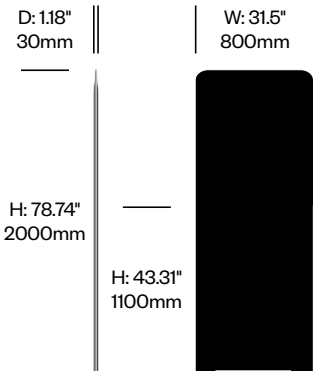

High Screen, Stop Panel	Number	Felt	Grade A	Grade B	Grade C	Grade D	Grade E	Grade F
Felt	HCBZ-SMS3-01F	889.00						
Fabric	HCBZ-SMS3-01		1,297.00	1,494.00	1,631.00	1,709.00	2,104.00	
Contrasting Felt	HCBZ-SMS3-01FC	1,177.00						
Contrasting Fabric	HCBZ-SMS3-01C		1,585.00	1,782.00	1,919.00	1,997.00	2,392.00