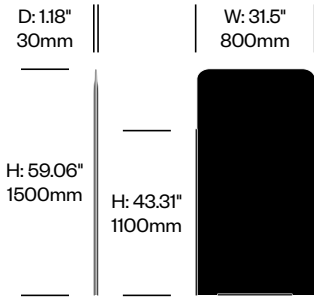

BuzziScreen Mix

BuzziSpace | Sas Adriaenssens | 2015 | Imported from the Netherlands

To order, specify:

1. Product number
2. Surface A upholstery and color
3. Surface B upholstery and color (if contrasting fabric is specified)
4. Zipper color