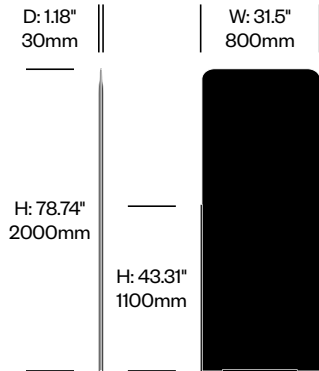

BuzziScreen Mix

BuzziSpace | Sas Adriaenssens | 2015 | Imported from the Netherlands

To order, specify:

1. Product number
2. Surface A upholstery and color
3. Surface B upholstery and color (if contrasting fabric is specified)
4. Zipper color

High Screen, Start Panel	Number	Felt	Grade A	Grade B	Grade C	Grade D	Grade E	Grade F
Felt	HCBZ-SMS3-10F	889.00						
Fabric	HCBZ-SMS3-10		1,297.00	1,494.00	1,631.00	1,709.00	2,104.00	
Contrasting Felt	HCBZ-SMS3-10FC	1,177.00						
Contrasting Fabric	HCBZ-SMS3-10C		1,585.00	1,782.00	1,919.00	1,997.00	2,392.00