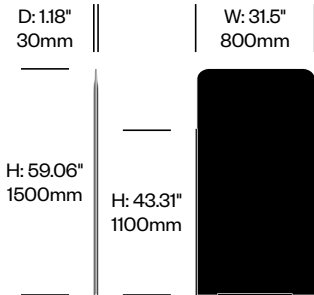

Low Screen, Middle Panel	Number	Felt	Grade A	Grade B	Grade C	Grade D	Grade E	Grade F
Felt	HCBZ-SMS1-11F	697.00						
Fabric	HCBZ-SMS1-11		946.00	1,087.00	1,181.00	1,235.00	1,505.00	
Contrasting Felt	HCBZ-SMS1-11FC	985.00						
Contrasting Fabric	HCBZ-SMS1-11C		1,234.00	1,375.00	1,469.00	1,523.00	1,793.00	