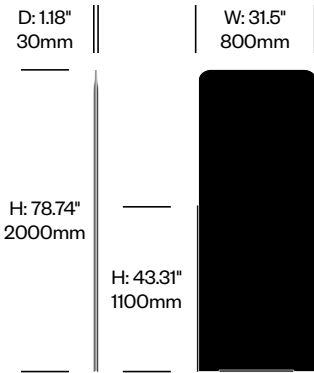

High Screen,

Middle Panel with Split on Right

	Number	Felt	Grade A	Grade B	Grade C	Grade D	Grade E	Grade F
Felt	HCBZ-SMS3-12F	1,031.00						
Fabric	HCBZ-SMS3-12		1,442.00	1,639.00	1,779.00	1,856.00	2,251.00	
Contrasting Felt	HCBZ-SMS3-12FC	1,319.00						
Contrasting Fabric	HCBZ-SMS3-12C		1,730.00	1,927.00	2,067.00	2,144.00	2,539.00