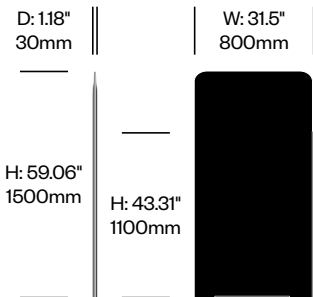

**Low Screen,
Stop Panel with Split**

	Number	Felt	Grade A	Grade B	Grade C	Grade D	Grade E	Grade F
Felt	HCBZ-SMS1-02F	790.00						
Fabric	HCBZ-SMS1-02		1,037.00	1,174.00	1,269.00	1,322.00	1,592.00	
Contrasting Felt	HCBZ-SMS1-02FC	1,078.00						
Contrasting Fabric	HCBZ-SMS1-02C		1,325.00	1,462.00	1,557.00	1,610.00	1,880.00