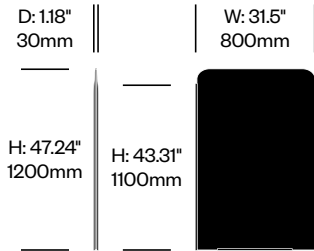

BuzziScreen Mix

BuzziSpace | Sas Adriaenssens | 2015 | Imported from the Netherlands

To order, specify:

1. Product number
2. Surface A upholstery and color
3. Surface B upholstery and color (if contrasting fabric is specified)
4. Zipper color

Low Screen, Middle Panel	Number	Felt	Grade A	Grade B	Grade C	Grade D	Grade E	Grade F
Felt	HCBZ-SMS1-11F	697.00						
Fabric	HCBZ-SMS1-11		946.00	1,087.00	1,181.00	1,235.00	1,505.00	
Contrasting Felt	HCBZ-SMS1-11FC	985.00						
Contrasting Fabric	HCBZ-SMS1-11C		1,234.00	1,375.00	1,469.00	1,523.00	1,793.00