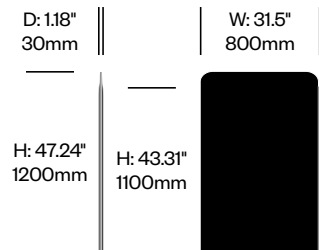

Low Screen, Stop Panel	Number	Felt	Grade A	Grade B	Grade C	Grade D	Grade E	Grade F
Felt	HCBZ-SMS1-01F	677.00						
Fabric	HCBZ-SMS1-01		920.00	1,060.00	1,156.00	1,210.00	1,480.00	
Contrasting Felt	HCBZ-SMS1-01FC	965.00						
Contrasting Fabric	HCBZ-SMS1-01C		1,208.00	1,348.00	1,444.00	1,498.00	1,768.00