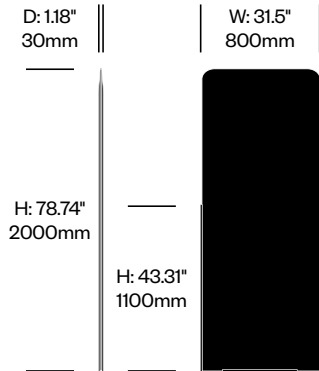

BuzziScreen Mix

BuzziSpace | Sas Adriaenssens | 2015 | Imported from the Netherlands

To order, specify:

1. Product number
2. Surface A upholstery and color
3. Surface B upholstery and color (if contrasting fabric is specified)
4. Zipper color

High Screen, Middle Panel	Number	Felt	Grade A	Grade B	Grade C	Grade D	Grade E	Grade F
Felt	HCBZ-SMS3-11F	916.00						
Fabric	HCBZ-SMS3-11		1,327.00	1,525.00	1,663.00	1,741.00	2,136.00	
Contrasting Felt	HCBZ-SMS3-11FC	1,204.00						
Contrasting Fabric	HCBZ-SMS3-11C		1,615.00	1,813.00	1,951.00	2,029.00	2,424.00