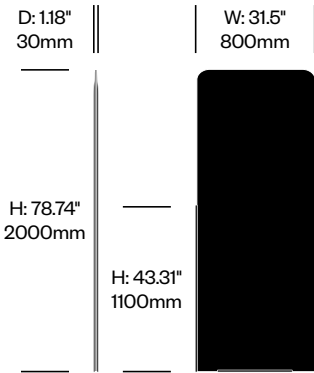

**Medium Screen,
Start Panel with Split**

	Number	Felt	Grade A	Grade B	Grade C	Grade D	Grade E	Grade F
Felt	HCBZ-SMS2-20F	895.00						
Fabric	HCBZ-SMS2-20		1,205.00	1,364.00	1,481.00	1,547.00	1,880.00	
Contrasting Felt	HCBZ-SMS2-20FC	1,183.00						
Contrasting Fabric	HCBZ-SMS2-20C		1,493.00	1,652.00	1,769.00	1,835.00	2,168.00	