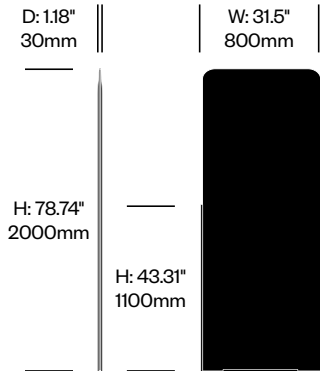

BuzziScreen Mix

BuzziSpace | Sas Adriaenssens | 2015 | Imported from the Netherlands

To order, specify:

1. Product number
2. Surface A upholstery and color
3. Surface B upholstery and color (if contrasting fabric is specified)
4. Zipper color

**High Screen,
Middle Panel with Split on Left**

	Number	Felt	Grade A	Grade B	Grade C	Grade D	Grade E	Grade F
Felt	HCBZ-SMS3-21F	1,031.00						
Fabric	HCBZ-SMS3-21		1,442.00	1,639.00	1,779.00	1,856.00	2,251.00	
Contrasting Felt	HCBZ-SMS3-21FC	1,319.00						
Contrasting Fabric	HCBZ-SMS3-21C		1,730.00	1,927.00	2,067.00	2,144.00	2,539.00