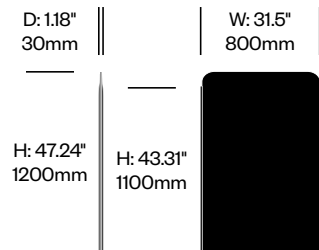

Low Screen, Start Panel with Split	Number	Felt	Grade A	Grade B	Grade C	Grade D	Grade E	Grade F
Felt	HCBZ-SMS1-20F	790.00						
Fabric	HCBZ-SMS1-20		1,037.00	1,174.00	1,269.00	1,322.00	1,592.00	
Contrasting Felt	HCBZ-SMS1-20FC	1,078.00						
Contrasting Fabric	HCBZ-SMS1-20C		1,325.00	1,462.00	1,557.00	1,610.00	1,880.00