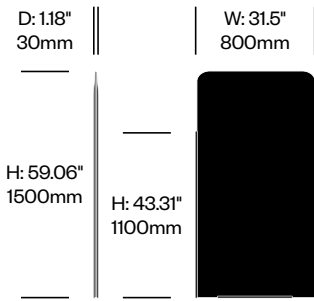

Low Screen,

Middle Panel with Split on Left

	Number	Felt	Grade A	Grade B	Grade C	Grade D	Grade E	Grade F
Felt	HCBZ-SMS1-21F	816.00						
Fabric	HCBZ-SMS1-21		1,063.00	1,203.00	1,298.00	1,353.00	1,623.00	
Contrasting Felt	HCBZ-SMS1-21FC	1,104.00						
Contrasting Fabric	HCBZ-SMS1-21C		1,351.00	1,491.00	1,586.00	1,641.00	1,911.00