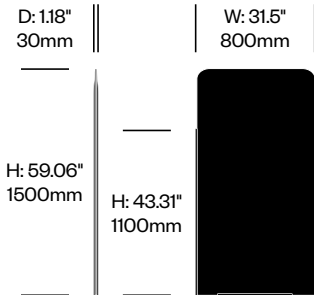

Medium Screen, Start Panel	Number	Felt	Grade A	Grade B	Grade C	Grade D	Grade E	Grade F
Felt	HCBZ-SMS2-10F	778.00						
Fabric	HCBZ-SMS2-10		1,087.00	1,250.00	1,366.00	1,432.00	1,766.00	
Contrasting Felt	HCBZ-SMS2-10FC	1,066.00						
Contrasting Fabric	HCBZ-SMS2-10C		1,375.00	1,538.00	1,654.00	1,720.00	2,054.00