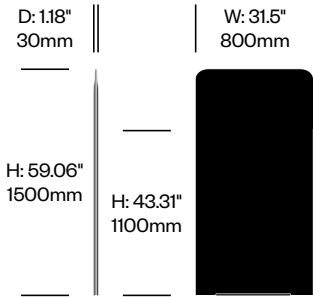

BuzziScreen Mix

BuzziSpace | Sas Adriaenssens | 2015 | Imported from the Netherlands

To order, specify:

1. Product number
2. Surface A upholstery and color
3. Surface B upholstery and color (if contrasting fabric is specified)
4. Zipper color

Medium Screen, Stop Panel	Number	Felt	Grade A	Grade B	Grade C	Grade D	Grade E	Grade F
Felt	HCBZ-SMS2-01F	778.00						
Fabric	HCBZ-SMS2-01		1,087.00	1,250.00	1,366.00	1,432.00	1,766.00	
Contrasting Felt	HCBZ-SMS2-01FC	1,066.00						
Contrasting Fabric	HCBZ-SMS2-01C		1,375.00	1,538.00	1,654.00	1,720.00	2,054.00