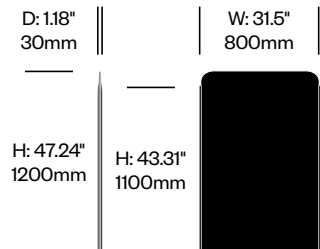

**High Screen,
Middle Panel with Split on Left**

	Number	Felt	Grade A	Grade B	Grade C	Grade D	Grade E	Grade F
Felt	HCBZ-SMS3-21F	1,031.00						
Fabric	HCBZ-SMS3-21		1,442.00	1,639.00	1,779.00	1,856.00	2,251.00	
Contrasting Felt	HCBZ-SMS3-21FC	1,319.00						
Contrasting Fabric	HCBZ-SMS3-21C		1,730.00	1,927.00	2,067.00	2,144.00	2,539.00