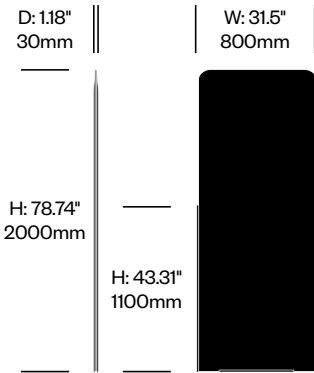

Medium Screen, Middle Panel with Split on Left and Right

	Number	Felt	Grade A	Grade B	Grade C	Grade D	Grade E	Grade F
Felt	HCBZ-SMS2-22F	1,033.00						
Fabric	HCBZ-SMS2-22		1,343.00	1,507.00	1,624.00	1,690.00	2,023.00	
Contrasting Felt	HCBZ-SMS2-22FC	1,321.00						
Contrasting Fabric	HCBZ-SMS2-22C		1,631.00	1,795.00	1,912.00	1,978.00	2,311.00