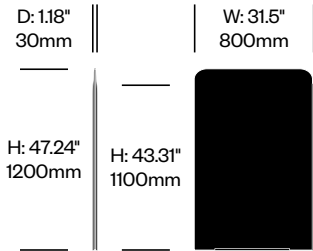

BuzziScreen Mix

BuzziSpace | Sas Adriaenssens | 2015 | Imported from the Netherlands

To order, specify:

1. Product number
2. Surface A upholstery and color
3. Surface B upholstery and color (if contrasting fabric is specified)
4. Zipper color