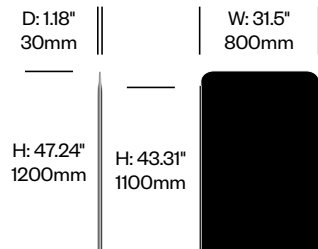

**High Screen,
Stop Panel with Split**

	Number	Felt	Grade A	Grade B	Grade C	Grade D	Grade E	Grade F
Felt	HCBZ-SMS3-02F	1,004.00						
Fabric	HCBZ-SMS3-02		1,414.00	1,608.00	1,747.00	1,824.00	2,219.00	
Contrasting Felt	HCBZ-SMS3-02FC	1,292.00						
Contrasting Fabric	HCBZ-SMS3-02C		1,702.00	1,896.00	2,035.00	2,112.00	2,507.00	