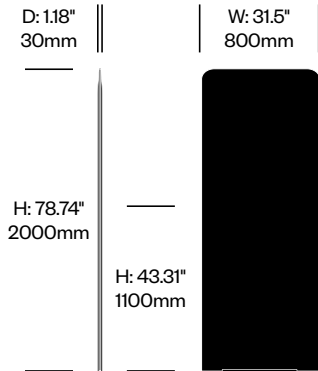

BuzziScreen Mix

BuzziSpace | Sas Adriaenssens | 2015 | Imported from the Netherlands

To order, specify:

1. Product number
2. Surface A upholstery and color
3. Surface B upholstery and color (if contrasting fabric is specified)
4. Zipper color

**High Screen,
Stop Panel with Split**

	Number	Felt	Grade A	Grade B	Grade C	Grade D	Grade E	Grade F
Felt	HCBZ-SMS3-02F	1,004.00						
Fabric	HCBZ-SMS3-02		1,414.00	1,608.00	1,747.00	1,824.00	2,219.00	
Contrasting Felt	HCBZ-SMS3-02FC	1,292.00						
Contrasting Fabric	HCBZ-SMS3-02C		1,702.00	1,896.00	2,035.00	2,112.00	2,507.00