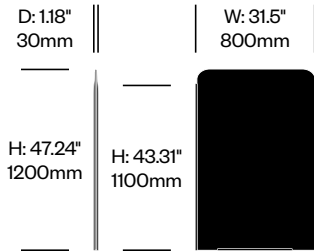

BuzziScreen Mix

BuzziSpace | Sas Adriaenssens | 2015 | Imported from the Netherlands

To order, specify:

1. Product number
2. Surface A upholstery and color
3. Surface B upholstery and color (if contrasting fabric is specified)
4. Zipper color

Low Screen, Start Panel	Number	Felt	Grade A	Grade B	Grade C	Grade D	Grade E	Grade F
Felt	HCBZ-SMS1-10F	677.00						
Fabric	HCBZ-SMS1-10		920.00	1,060.00	1,156.00	1,210.00	1,480.00	
Contrasting Felt	HCBZ-SMS1-10FC	965.00						
Contrasting Fabric	HCBZ-SMS1-10C		1,208.00	1,348.00	1,444.00	1,498.00	1,768.00