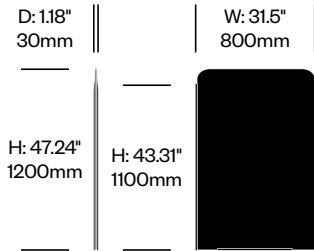

BuzziScreen Mix

BuzziSpace | Sas Adriaenssens | 2015 | Imported from the Netherlands

To order, specify:

1. Product number
2. Surface A upholstery and color
3. Surface B upholstery and color (if contrasting fabric is specified)
4. Zipper color