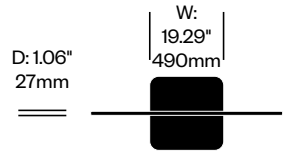

Alu (BTR-9006)
Black (BTR-9005)

BuzziPlant

BuzziSpace | Anthony Duffeleer | 2010 | Imported from the Netherlands

To order, specify:

1. Product number
2. Upholstery and color
3. Base paint color

Doldi	Number	Grade A	Grade B	Grade C	Grade D	Grade E
Fabric	HCBZ-PTS2-2	2,052.00	2,359.00	2,550.00	2,657.00	3,194.00

Mobi	Number	Grade A	Grade B	Grade C	Grade D	Grade E
Fabric	HCBZ-PTS3-2	2,297.00	2,638.00	2,831.00	2,935.00	3,476.00

Surf	Number	Grade A	Grade B	Grade C	Grade D	Grade E
Fabric	HCBZ-PTS1-2	1,816.00	2,088.00	2,222.00	2,298.00	2,683.00