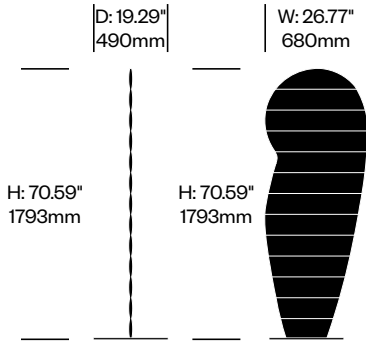

Alu (BTR-9006)
Black (BTR-9005)

BuzziPlant

BuzziSpace | Anthony Duffeleer | 2010 | Imported from the Netherlands

To order, specify:

1. Product number
2. Upholstery and color
3. Base paint color

Doldi	Number	Grade A	Grade B	Grade C	Grade D	Grade E
Fabric	HCBZ-PTS2-2	2,052.00	2,359.00	2,550.00	2,657.00	3,194.00

Mobi	Number	Grade A	Grade B	Grade C	Grade D	Grade E
Fabric	HCBZ-PTS3-2	2,297.00	2,638.00	2,831.00	2,935.00	3,476.00

Surf	Number	Grade A	Grade B	Grade C	Grade D	Grade E
Fabric	HCBZ-PTS1-2	1,816.00	2,088.00	2,222.00	2,298.00	2,683.00