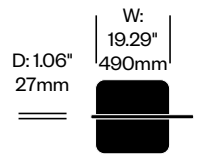

Alu (BTR-9006)
Black (BTR-9005)

BuzziPlant

BuzziSpace | Anthony Duffeleer | 2010 | Imported from the Netherlands

To order, specify:

1. Product number
2. Upholstery and color
3. Base paint color

Doldi	Number	Grade A	Grade B	Grade C	Grade D	Grade E
Fabric	HCBZ-PTS2-2	2,052.00	2,359.00	2,550.00	2,657.00	3,194.00

Mobi	Number	Grade A	Grade B	Grade C	Grade D	Grade E
Fabric	HCBZ-PTS3-2	2,297.00	2,638.00	2,831.00	2,935.00	3,476.00

Surf	Number	Grade A	Grade B	Grade C	Grade D	Grade E
Fabric	HCBZ-PTS1-2	1,816.00	2,088.00	2,222.00	2,298.00	2,683.00