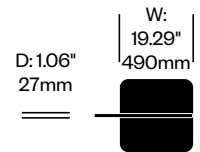

Alu (BTR-9006)
Black (BTR-9005)

BuzziPlant

BuzziSpace | Anthony Duffeleer | 2010 | Imported from the Netherlands

To order, specify:

1. Product number
2. Upholstery and color
3. Base paint color

Doldi	Number	Grade A	Grade B	Grade C	Grade D	Grade E
Fabric	HCBZ-PTS2-2	2,052.00	2,359.00	2,550.00	2,657.00	3,194.00

Mobi	Number	Grade A	Grade B	Grade C	Grade D	Grade E
Fabric	HCBZ-PTS3-2	2,297.00	2,638.00	2,831.00	2,935.00	3,476.00

Surf	Number	Grade A	Grade B	Grade C	Grade D	Grade E
Fabric	HCBZ-PTS1-2	1,816.00	2,088.00	2,222.00	2,298.00	2,683.00