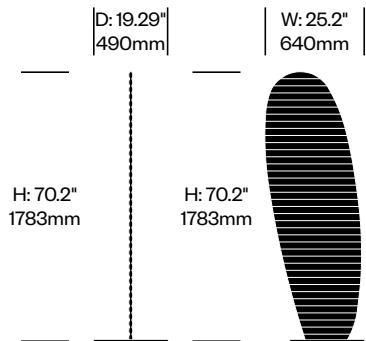

Alu (BTR-9006)
Black (BTR-9005)

BuzziPlant

BuzziSpace | Anthony Duffeleer | 2010 | Imported from the Netherlands

To order, specify:

1. Product number
2. Upholstery and color
3. Base paint color

Doldi	Number	Grade A	Grade B	Grade C	Grade D	Grade E
Fabric	HCBZ-PTS2-2	2,052.00	2,359.00	2,550.00	2,657.00	3,194.00

Mobi	Number	Grade A	Grade B	Grade C	Grade D	Grade E
Fabric	HCBZ-PTS3-2	2,297.00	2,638.00	2,831.00	2,935.00	3,476.00

Surf	Number	Grade A	Grade B	Grade C	Grade D	Grade E
Fabric	HCBZ-PTS1-2	1,816.00	2,088.00	2,222.00	2,298.00	2,683.00