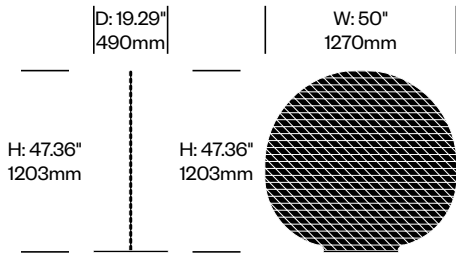

Alu (BTR-9006)
Black (BTR-9005)

BuzziPlant

BuzziSpace | Anthony Duffeleer | 2010 | Imported from the Netherlands

To order, specify:

1. Product number
2. Upholstery and color
3. Base paint color

Doldi	Number	Grade A	Grade B	Grade C	Grade D	Grade E
Fabric	HCBZ-PTS2-2	2,052.00	2,359.00	2,550.00	2,657.00	3,194.00

Mobi	Number	Grade A	Grade B	Grade C	Grade D	Grade E
Fabric	HCBZ-PTS3-2	2,297.00	2,638.00	2,831.00	2,935.00	3,476.00

Surf	Number	Grade A	Grade B	Grade C	Grade D	Grade E
Fabric	HCBZ-PTS1-2	1,816.00	2,088.00	2,222.00	2,298.00	2,683.00