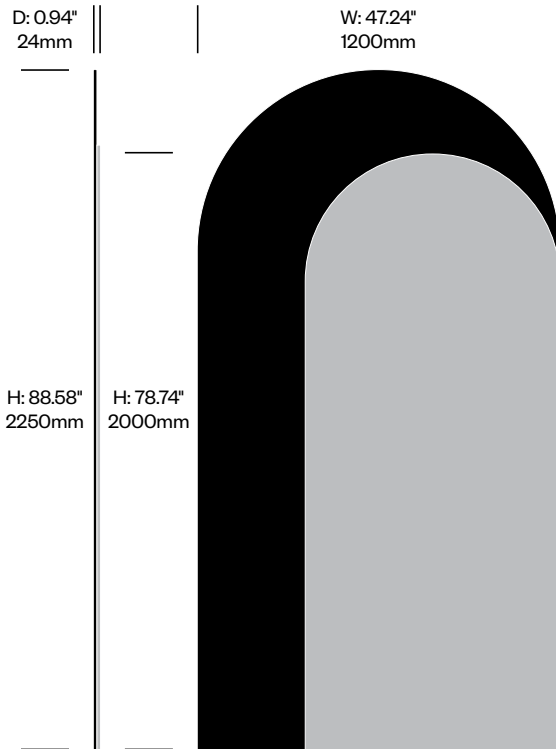

BuzziMirage

BuzziSpace | Alain Gilles | 2017 | Imported from the Netherlands

Features and Specifications

Medium Mirror

An arch shaped glass mirror with arched frame. The frame is powder coated metal and has a shelf. Comes with a metal wall mount.

Large Mirror

An arch shaped glass mirror with an arched frame made of wood veneer. The mirror sits on the floor and can be secured with a wall hook as a safety measure against tipping over. Wall hook not included.

To order, specify:

1. Product number
2. Paint color

Medium Mirror	Number	List Price
Painted	HCBZ-MGM1-P	1,651.00

To order, specify:

1. Product number
2. Wood color

Large Mirror	Number	List Price
Wood	HCBZ-MGM2-W	6,234.00