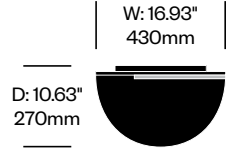

BuzziMirage

BuzziSpace | Alain Gilles | 2017 | Imported from the Netherlands

Features and Specifications

Medium Mirror

An arch shaped glass mirror with arched frame. The frame is powder coated metal and has a shelf. Comes with a metal wall mount.

Surfaces

Paint

Beige Red (BTR-3012)
Black (BTR-9005)
Black Green (BTR-6012)
Signal Grey (BTR-7004)

Wood

Black Stained Ash (BAS-BLK)
White Wash Ash (BAS-WHT)

BuzziMirage

BuzziSpace | Alain Gilles | 2017 | Imported from the Netherlands

To order, specify:

1. Product number
2. Paint color

Medium Mirror	Number	List Price
Painted	HCBZ-MGM1-P	1,651.00

To order, specify:

1. Product number
2. Wood color

Large Mirror	Number	List Price
Wood	HCBZ-MGM2-W	6,234.00