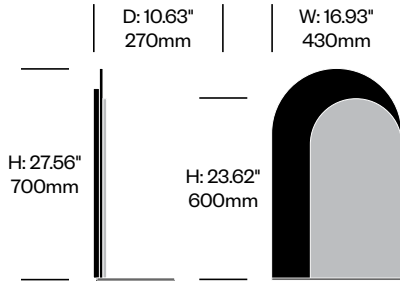

BuzziMirage

BuzziSpace | Alain Gilles | 2017 | Imported from the Netherlands

Features and Specifications

Medium Mirror

An arch shaped glass mirror with arched frame. The frame is powder coated metal and has a shelf. Comes with a metal wall mount.

Large Mirror

An arch shaped glass mirror with an arched frame made of wood veneer. The mirror sits on the floor and can be secured with a wall hook as a safety measure against tipping over. Wall hook not included.

Surfaces

Paint

Beige Red (BTR-3012)
Black (BTR-9005)
Black Green (BTR-6012)
Signal Grey (BTR-7004)

Wood

Black Stained Ash (BAS-BLK)
White Wash Ash (BAS-WHT)

BuzziMirage

BuzziSpace | Alain Gilles | 2017 | Imported from the Netherlands

To order, specify:

1. Product number
2. Paint color

Medium Mirror	Number	List Price
Painted	HCBZ-MGM1-P	1,651.00

To order, specify:

1. Product number
2. Wood color

Large Mirror	Number	List Price
Wood	HCBZ-MGM2-W	6,234.00