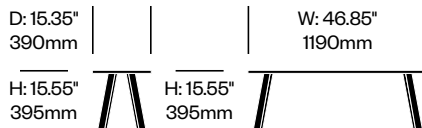

BuzziMilk

BuzziSpace | Alain Gilles | 2014 | Imported from Germany

To order, specify:

1. Product number, including:

1 Glide type

- Felt
- Plastic

2. Wood color

Small Occasional Table	Number	1	List Price
Black Stained Ash	HCBZ-MKTO-1	<input type="checkbox"/>	685.00
Natural Ash	HCBZ-MKTO-1	<input type="checkbox"/>	582.00
Oak	HCBZ-MKTO-1	<input type="checkbox"/>	715.00
Walnut	HCBZ-MKTO-1	<input type="checkbox"/>	889.00
White Wash Ash	HCBZ-MKTO-1	<input type="checkbox"/>	685.00