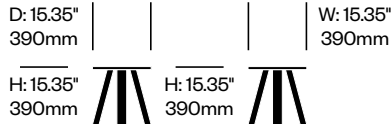

BuzziMilk

BuzziSpace | Alain Gilles | 2014 | Imported from Germany

To order, specify:

1. Product number, including:

1 Glide type

- Felt
- Plastic

2. Wood color

Small Occasional Table	Number	1	List Price
Black Stained Ash	HCBZ-MKTO-1	<input type="checkbox"/>	685.00
Natural Ash	HCBZ-MKTO-1	<input type="checkbox"/>	582.00
Oak	HCBZ-MKTO-1	<input type="checkbox"/>	715.00
Walnut	HCBZ-MKTO-1	<input type="checkbox"/>	889.00
White Wash Ash	HCBZ-MKTO-1	<input type="checkbox"/>	685.00