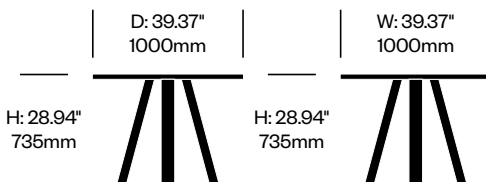

Collaborative Table	Number	1	List Price
Black Stained Ash	HCBZ-MKTC-1	☐	6,752.00
Natural Ash	HCBZ-MKTC-1	☐	5,969.00
Oak	HCBZ-MKTC-1	☐	8,340.00
Walnut	HCBZ-MKTC-1	☐	9,384.00
White Wash Ash	HCBZ-MKTC-1	☐	6,752.00