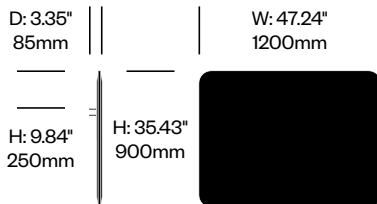

Desk Mounted Screen with Rounded Corners, 47.24" x 35.43"

	Number	1	2	Felt	Grade A	Grade B	Grade C	Grade D	Grade E	Grade F
Felt or Fabric	HCBZ-FDS1-47R	■	■	1,121.00	1,322.00	1,500.00	1,572.00	1,612.00	1,813.00	
Contrasting Felt or Fabric	HCBZ-FDS1-47R	■	■	C	1,400.00	1,601.00	1,779.00	1,851.00	1,891.00	2,092.00