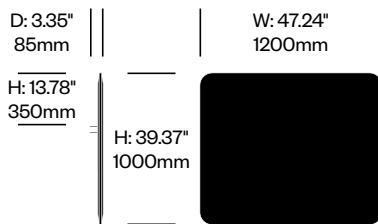

Desk Mounted Screen with Rounded Corners, 47.24" x 39.37"

	Number	1 2	Felt	Grade A	Grade B	Grade C	Grade D	Grade E	Grade F
Felt or Fabric	HCBZ-FDS2-47R	■ ■	1,183.00	1,384.00	1,598.00	1,670.00	1,709.00	1,912.00	
Contrasting Felt or Fabric	HCBZ-FDS2-47R	■ ■ C	1,462.00	1,663.00	1,877.00	1,949.00	1,988.00	2,191.00