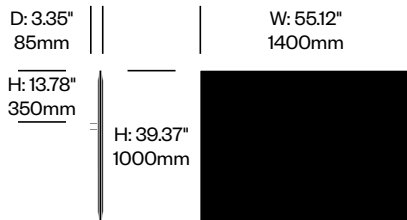

BuzziFrontDesk

BuzziSpace | BuzziSpace Studio | 2013 | Imported from the Netherlands

To order, specify:

1. Product number, including:

1 Bracket type

- 1 BuzziFix L (for worksurfaces with 0.47" to 1.1" thickness)
- 2 BuzziFix L-Plus (for worksurfaces with 1.1 to 1.69" thickness)
- 3 BuzziFix XL (for worksurfaces with 1.1 to 2.28" thickness)

2 Upholstery type

- F Felt
- 2 Fabric

2. Interior upholstery and color

3. Exterior upholstery and color (if contrasting colors specified)

4. Bracket paint color

Desk Mounted Screen with Square Corners, 55.12" x 39.37"

	Number	1	2	Felt	Grade A	Grade B	Grade C	Grade D	Grade E	Grade F
Felt or Fabric	HCBZ-FDS2-55Q	■	■	1,263.00	1,465.00	1,679.00	1,764.00	1,812.00	2,054.00	
Contrasting Felt or Fabric	HCBZ-FDS2-55Q	■	■ C	1,542.00	1,744.00	1,958.00	2,043.00	2,091.00	2,333.00