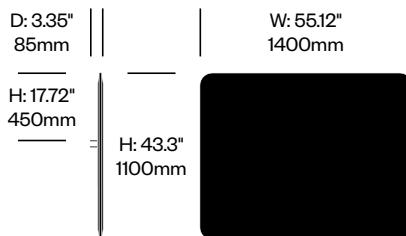

### Desk Mounted Screen with Square Corners, 55.12" x 43.3"

	Number	1	2	Felt	Grade A	Grade B	Grade C	Grade D	Grade E	Grade F
Felt or Fabric	HCBZ-FDS3-55Q	■	■	1,324.00	1,527.00	1,756.00	1,840.00	1,889.00	2,131.00	
Contrasting Felt or Fabric	HCBZ-FDS3-55Q	■	■	C	1,603.00	1,806.00	2,035.00	2,119.00	2,168.00	2,410.00