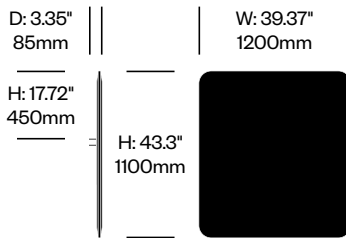

Desk Mounted Screen with Rounded Corners, 39.37" x 43.3"

	Number	1	2	Felt	Grade A	Grade B	Grade C	Grade D	Grade E	Grade F
Felt or Fabric	HCBZ-FDS3-39R	■	■	1,163.00	1,363.00	1,568.00	1,637.00	1,678.00	1,879.00	
Contrasting Felt or Fabric	HCBZ-FDS3-39R	■	■ C	1,442.00	1,642.00	1,847.00	1,916.00	1,957.00	2,158.00