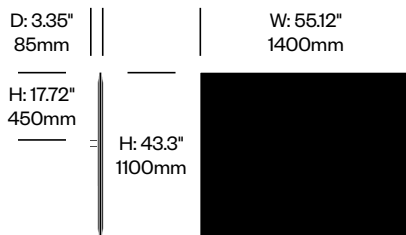

BuzziFrontDesk

BuzziSpace | BuzziSpace Studio | 2013 | Imported from the Netherlands

To order, specify:

1. Product number, including:

1 Bracket type

- 1 BuzziFix L (for worksurfaces with 0.47" to 1.1" thickness)
- 2 BuzziFix L-Plus (for worksurfaces with 1.1 to 1.69" thickness)
- 3 BuzziFix XL (for worksurfaces with 1.1 to 2.28" thickness)

2 Upholstery type

- F Felt
- 2 Fabric

2. Interior upholstery and color

3. Exterior upholstery and color (if contrasting colors specified)

4. Bracket paint color

Desk Mounted Screen with Square Corners, 55.12" x 43.3"

	Number	1	2	Felt	Grade A	Grade B	Grade C	Grade D	Grade E	Grade F
Felt or Fabric	HCBZ-FDS3-55Q	■	■	1,324.00	1,527.00	1,756.00	1,840.00	1,889.00	2,131.00	
Contrasting Felt or Fabric	HCBZ-FDS3-55Q	■	■	C	1,603.00	1,806.00	2,035.00	2,119.00	2,168.00	2,410.00