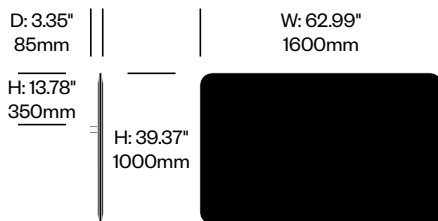

Desk Mounted Screen with Rounded Corners, 62.99" x 39.37"

	Number	1 2	Felt	Grade A	Grade B	Grade C	Grade D	Grade E	Grade F
Felt or Fabric	HCBZ-FDS2-62R	■ ■	1,344.00	1,548.00	1,779.00	1,850.00	1,891.00	2,092.00	
Contrasting Felt or Fabric	HCBZ-FDS2-62R	■ ■ C	1,623.00	1,827.00	2,058.00	2,129.00	2,170.00	2,371.00