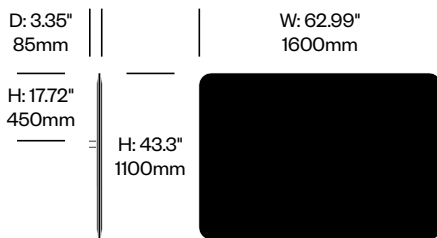

Desk Mounted Screen with Rounded Corners, 62.99" x 43.3"

	Number	1	2	Felt	Grade A	Grade B	Grade C	Grade D	Grade E	Grade F
Felt or Fabric	HCBZ-FDS3-62R	■	■	1,406.00	1,609.00	1,850.00	1,922.00	1,961.00	2,164.00	
Contrasting Felt or Fabric	HCBZ-FDS3-62R	■	■ C	1,685.00	1,888.00	2,129.00	2,201.00	2,240.00	2,443.00