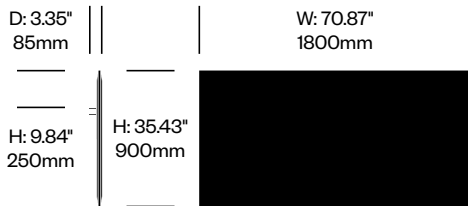

BuzziFrontDesk

BuzziSpace | BuzziSpace Studio | 2013 | Imported from the Netherlands

To order, specify:

1. Product number, including:

1 Bracket type

- 1 BuzziFix L (for worksurfaces with 0.47" to 1.1" thickness)
- 2 BuzziFix L-Plus (for worksurfaces with 1.1 to 1.69" thickness)
- 3 BuzziFix XL (for worksurfaces with 1.1 to 2.28" thickness)

2 Upholstery type

- F Felt
- 2 Fabric

2. Interior upholstery and color

3. Exterior upholstery and color (if contrasting colors specified)

4. Bracket paint color

Desk Mounted Screen with Square Corners, 70.87" x 35.43"

	Number	1	2	Felt	Grade A	Grade B	Grade C	Grade D	Grade E	Grade F
Felt or Fabric	HCBZ-FDS1-70Q	■	■	1,367.00	1,568.00	1,804.00	1,902.00	1,956.00	2,220.00	
Contrasting Felt or Fabric	HCBZ-FDS1-70Q	■	■	C	1,646.00	1,847.00	2,083.00	2,181.00	2,235.00	2,499.00