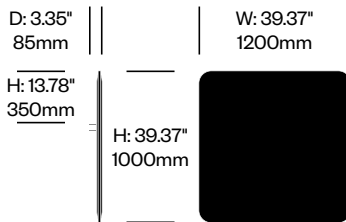

Desk Mounted Screen with Rounded Corners, 39.37" x 39.37"

	Number	1 2	Felt	Grade A	Grade B	Grade C	Grade D	Grade E	Grade F
Felt or Fabric	HCBZ-FDS2-39R	■ ■	1,101.00	1,304.00	1,496.00	1,566.00	1,606.00	1,807.00	
Contrasting Felt or Fabric	HCBZ-FDS2-39R	■ ■ C	1,380.00	1,583.00	1,775.00	1,845.00	1,885.00	2,086.00