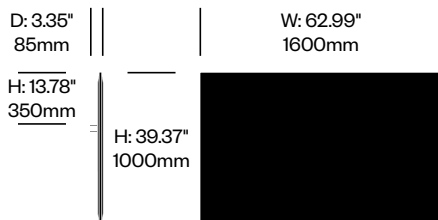

BuzziFrontDesk

BuzziSpace | BuzziSpace Studio | 2013 | Imported from the Netherlands

To order, specify:

1. Product number, including:

1 Bracket type

- 1 BuzziFix L (for worksurfaces with 0.47" to 1.1" thickness)
- 2 BuzziFix L-Plus (for worksurfaces with 1.1 to 1.69" thickness)
- 3 BuzziFix XL (for worksurfaces with 1.1 to 2.28" thickness)

2 Upholstery type

- F Felt
- 2 Fabric

2. Interior upholstery and color

3. Exterior upholstery and color (if contrasting colors specified)

4. Bracket paint color

Desk Mounted Screen with Square Corners, 62.99" x 39.37"

	Number	1 2	Felt	Grade A	Grade B	Grade C	Grade D	Grade E	Grade F
Felt or Fabric	HCBZ-FDS2-62Q	■ ■	1,344.00	1,548.00	1,779.00	1,850.00	1,891.00	2,092.00	
Contrasting Felt or Fabric	HCBZ-FDS2-62Q	■ ■ C	1,623.00	1,827.00	2,058.00	2,129.00	2,170.00	2,371.00