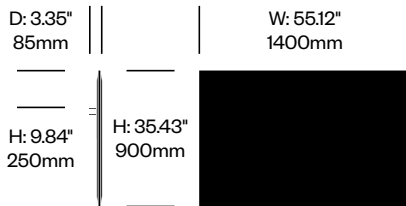

BuzziFrontDesk

BuzziSpace | BuzziSpace Studio | 2013 | Imported from the Netherlands

To order, specify:

1. Product number, including:

1 Bracket type

- 1 BuzziFix L (for worksurfaces with 0.47" to 1.1" thickness)
- 2 BuzziFix L-Plus (for worksurfaces with 1.1 to 1.69" thickness)
- 3 BuzziFix XL (for worksurfaces with 1.1 to 2.28" thickness)

2 Upholstery type

- F Felt
- 2 Fabric

2. Interior upholstery and color

3. Exterior upholstery and color (if contrasting colors specified)

4. Bracket paint color

Desk Mounted Screen with Square Corners, 55.12" x 35.43"

	Number	1	2	Felt	Grade A	Grade B	Grade C	Grade D	Grade E	Grade F
Felt or Fabric	HCBZ-FDS1-55Q	■	■	1,201.00	1,404.00	1,582.00	1,652.00	1,693.00	1,894.00	
Contrasting Felt or Fabric	HCBZ-FDS1-55Q	■	■	C	1,480.00	1,683.00	1,861.00	1,931.00	1,972.00	2,173.00