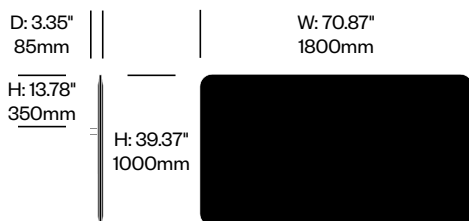

## Desk Mounted Screen with Square Corners, 70.87" x 39.37"

Number	1	2	Felt	Grade A	Grade B	Grade C	Grade D	Grade E	Grade F
Felt or Fabric	HCBZ-FDS2-70Q	■ ■	1,427.00	1,629.00	1,877.00	1,976.00	2,030.00	2,292.00	
Contrasting Felt or Fabric	HCBZ-FDS2-70Q	■ ■ C	1,706.00	1,908.00	2,156.00	2,255.00	2,309.00	2,571.00	