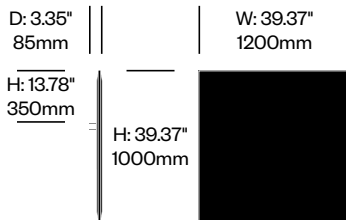

BuzziFrontDesk

BuzziSpace | BuzziSpace Studio | 2013 | Imported from the Netherlands

To order, specify:

1. Product number, including:

1 Bracket type

- 1 BuzziFix L (for worksurfaces with 0.47" to 1.1" thickness)
- 2 BuzziFix L-Plus (for worksurfaces with 1.1 to 1.69" thickness)
- 3 BuzziFix XL (for worksurfaces with 1.1 to 2.28" thickness)

2 Upholstery type

- F Felt
- 2 Fabric

2. Interior upholstery and color

3. Exterior upholstery and color (if contrasting colors specified)

4. Bracket paint color

Desk Mounted Screen with Square Corners, 39.37" x 39.37"

	Number	1 2	Felt	Grade A	Grade B	Grade C	Grade D	Grade E	Grade F
Felt or Fabric	HCBZ-FDS2-39Q	■ ■	1,101.00	1,304.00	1,496.00	1,566.00	1,606.00	1,807.00	
Contrasting Felt or Fabric	HCBZ-FDS2-39Q	■ ■ C	1,380.00	1,583.00	1,775.00	1,845.00	1,885.00	2,086.00