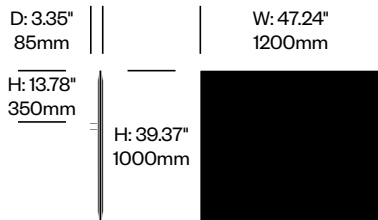

BuzziFrontDesk

BuzziSpace | BuzziSpace Studio | 2013 | Imported from the Netherlands

To order, specify:

1. Product number, including:

1 Bracket type

- 1 BuzziFix L (for worksurfaces with 0.47" to 1.1" thickness)
- 2 BuzziFix L-Plus (for worksurfaces with 1.1 to 1.69" thickness)
- 3 BuzziFix XL (for worksurfaces with 1.1 to 2.28" thickness)

2 Upholstery type

- F Felt
- 2 Fabric

2. Interior upholstery and color

3. Exterior upholstery and color (if contrasting colors specified)

4. Bracket paint color

Desk Mounted Screen with Square Corners, 47.24" x 39.37"

	Number	1 2	Felt	Grade A	Grade B	Grade C	Grade D	Grade E	Grade F
Felt or Fabric	HCBZ-FDS2-47Q	■ ■	1,183.00	1,384.00	1,598.00	1,670.00	1,709.00	1,912.00	
Contrasting Felt or Fabric	HCBZ-FDS2-47Q	■ ■ C	1,462.00	1,663.00	1,877.00	1,949.00	1,988.00	2,191.00