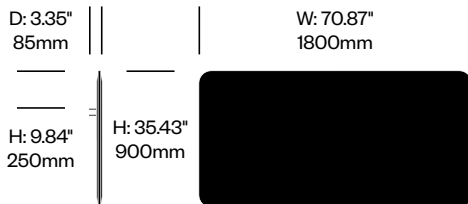

Desk Mounted Screen with Rounded Corners, 70.87" x 35.43"

	Number	1	2	Felt	Grade A	Grade B	Grade C	Grade D	Grade E	Grade F
Felt or Fabric	HCBZ-FDS1-70R	■	■	1,367.00	1,568.00	1,804.00	1,902.00	1,956.00	2,220.00	
Contrasting Felt or Fabric	HCBZ-FDS1-70R	■	■	C	1,646.00	1,847.00	2,083.00	2,181.00	2,235.00	2,499.00