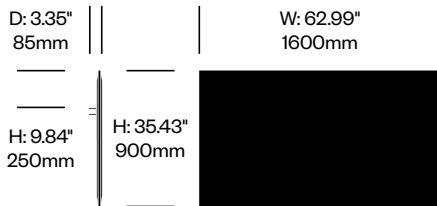

BuzziFrontDesk

BuzziSpace | BuzziSpace Studio | 2013 | Imported from the Netherlands

To order, specify:

1. Product number, including:

1 Bracket type

- 1 BuzziFix L (for worksurfaces with 0.47" to 1.1" thickness)
- 2 BuzziFix L-Plus (for worksurfaces with 1.1 to 1.69" thickness)
- 3 BuzziFix XL (for worksurfaces with 1.1 to 2.28" thickness)

2 Upholstery type

- F Felt
- 2 Fabric

2. Interior upholstery and color

3. Exterior upholstery and color (if contrasting colors specified)

4. Bracket paint color

Desk Mounted Screen with Square Corners, 62.99" x 35.43"

	Number	1	2	Felt	Grade A	Grade B	Grade C	Grade D	Grade E	Grade F
Felt or Fabric	HCBZ-FDS1-62Q	■	■	1,283.00	1,486.00	1,665.00	1,737.00	1,777.00	1,979.00	
Contrasting Felt or Fabric	HCBZ-FDS1-62Q	■	■	C	1,562.00	1,765.00	1,944.00	2,016.00	2,056.00	2,258.00