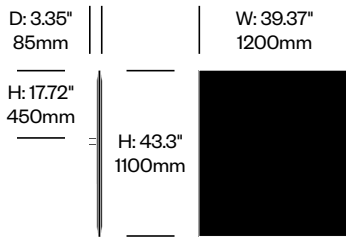

BuzziFrontDesk

BuzziSpace | BuzziSpace Studio | 2013 | Imported from the Netherlands

To order, specify:

1. Product number, including:

1 Bracket type

- 1 BuzziFix L (for worksurfaces with 0.47" to 1.1" thickness)
- 2 BuzziFix L-Plus (for worksurfaces with 1.1 to 1.69" thickness)
- 3 BuzziFix XL (for worksurfaces with 1.1 to 2.28" thickness)

2 Upholstery type

- F Felt
- 2 Fabric

2. Interior upholstery and color

3. Exterior upholstery and color (if contrasting colors specified)

4. Bracket paint color

Desk Mounted Screen with Square Corners, 39.37" x 43.3"

	Number	1	2	Felt	Grade A	Grade B	Grade C	Grade D	Grade E	Grade F
Felt or Fabric	HCBZ-FDS3-39Q	■	■	1,163.00	1,363.00	1,568.00	1,637.00	1,678.00	1,879.00	
Contrasting Felt or Fabric	HCBZ-FDS3-39Q	■	■ C	1,442.00	1,642.00	1,847.00	1,916.00	1,957.00	2,158.00