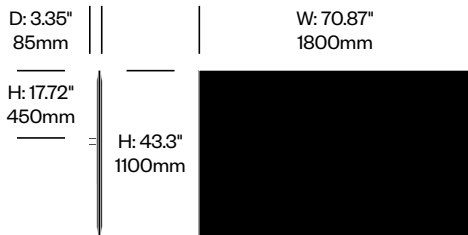

BuzziFrontDesk

BuzziSpace | BuzziSpace Studio | 2013 | Imported from the Netherlands

To order, specify:

1. Product number, including:

1 Bracket type

- 1 BuzziFix L (for worksurfaces with 0.47" to 1.1" thickness)
- 2 BuzziFix L-Plus (for worksurfaces with 1.1 to 1.69" thickness)
- 3 BuzziFix XL (for worksurfaces with 1.1 to 2.28" thickness)

2 Upholstery type

- F Felt
- 2 Fabric

2. Interior upholstery and color

3. Exterior upholstery and color (if contrasting colors specified)

4. Bracket paint color

Desk Mounted Screen with Square Corners, 70.87" x 43.3"

	Number	1	2	Felt	Grade A	Grade B	Grade C	Grade D	Grade E	Grade F
Felt or Fabric	HCBZ-FDS3-70Q	■	■	1,488.00	1,691.00	1,945.00	2,043.00	2,097.00	2,361.00	
Contrasting Felt or Fabric	HCBZ-FDS3-70Q	■	■	C	1,767.00	1,970.00	2,224.00	2,322.00	2,376.00	2,640.00