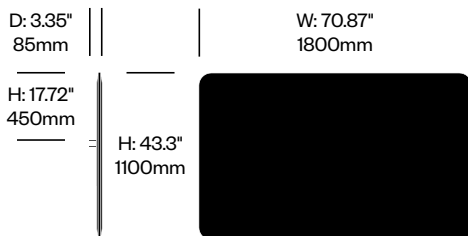

Desk Mounted Screen with Rounded Corners, 70.87" x 43.3"

	Number	1	2	Felt	Grade A	Grade B	Grade C	Grade D	Grade E	Grade F
Felt or Fabric	HCBZ-FDS3-70R	■	■	1,488.00	1,691.00	1,945.00	2,043.00	2,097.00	2,361.00	
Contrasting Felt or Fabric	HCBZ-FDS3-70R	■	■	C	1,767.00	1,970.00	2,224.00	2,322.00	2,376.00	2,640.00