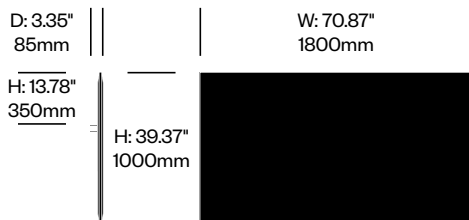

BuzziFrontDesk

BuzziSpace | BuzziSpace Studio | 2013 | Imported from the Netherlands

To order, specify:

1. Product number, including:

1 Bracket type

- 1 BuzziFix L (for worksurfaces with 0.47" to 1.1" thickness)
- 2 BuzziFix L-Plus (for worksurfaces with 1.1 to 1.69" thickness)
- 3 BuzziFix XL (for worksurfaces with 1.1 to 2.28" thickness)

2 Upholstery type

- F Felt
- 2 Fabric

2. Interior upholstery and color

3. Exterior upholstery and color (if contrasting colors specified)

4. Bracket paint color

Desk Mounted Screen with Square Corners, 70.87" x 39.37"

Number	1	2	Felt	Grade A	Grade B	Grade C	Grade D	Grade E	Grade F
Felt or Fabric	HCBZ-FDS2-70Q	■ ■	1,427.00	1,629.00	1,877.00	1,976.00	2,030.00	2,292.00	
Contrasting Felt or Fabric	HCBZ-FDS2-70Q	■ ■ C	1,706.00	1,908.00	2,156.00	2,255.00	2,309.00	2,571.00