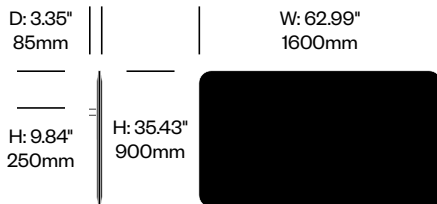

Desk Mounted Screen with Rounded Corners, 62.99" x 35.43"

	Number	1	2	Felt	Grade A	Grade B	Grade C	Grade D	Grade E	Grade F
Felt or Fabric	HCBZ-FDS1-62R	■	■	1,283.00	1,486.00	1,665.00	1,737.00	1,777.00	1,979.00	
Contrasting Felt or Fabric	HCBZ-FDS1-62R	■	■	C	1,562.00	1,765.00	1,944.00	2,016.00	2,056.00	2,258.00