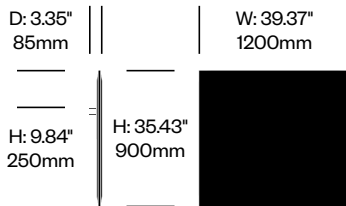

**2 Upholstery type**

- F Felt
- 2 Fabric

2. Interior upholstery and color

3. Exterior upholstery and color (if contrasting colors specified)

4. Bracket paint color

**Desk Mounted Screen with Square Corners, 39.37" x 35.43"**