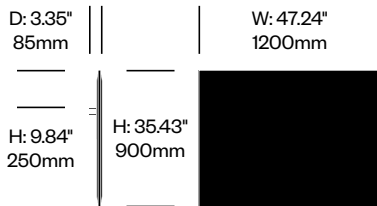

BuzziFrontDesk

BuzziSpace | BuzziSpace Studio | 2013 | Imported from the Netherlands

To order, specify:

1. Product number, including:

1 Bracket type

- 1 BuzziFix L (for worksurfaces with 0.47" to 1.1" thickness)
- 2 BuzziFix L-Plus (for worksurfaces with 1.1 to 1.69" thickness)
- 3 BuzziFix XL (for worksurfaces with 1.1 to 2.28" thickness)

2 Upholstery type

- F Felt
- 2 Fabric

2. Interior upholstery and color

3. Exterior upholstery and color (if contrasting colors specified)

4. Bracket paint color

Desk Mounted Screen with Square Corners, 47.24" x 35.43"

	Number	1	2	Felt	Grade A	Grade B	Grade C	Grade D	Grade E	Grade F
Felt or Fabric	HCBZ-FDS1-47Q	■	■	1,121.00	1,322.00	1,500.00	1,572.00	1,612.00	1,813.00	
Contrasting Felt or Fabric	HCBZ-FDS1-47Q	■	■	C	1,400.00	1,601.00	1,779.00	1,851.00	1,891.00	2,092.00