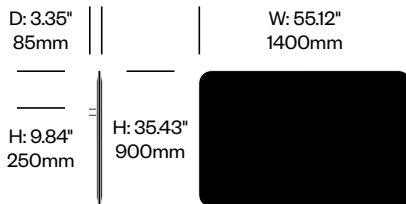

Desk Mounted Screen with Rounded Corners, 55.12" x 35.43"

	Number	1	2	Felt	Grade A	Grade B	Grade C	Grade D	Grade E	Grade F
Felt or Fabric	HCBZ-FDS1-55R	■	■	1,201.00	1,404.00	1,582.00	1,652.00	1,693.00	1,894.00	
Contrasting Felt or Fabric	HCBZ-FDS1-55R	■	■	C	1,480.00	1,683.00	1,861.00	1,931.00	1,972.00	2,173.00