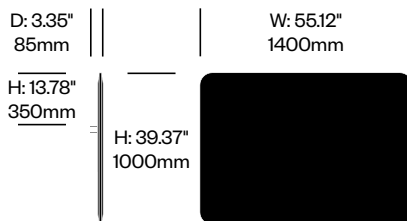

Desk Mounted Screen with Rounded Corners, 55.12" x 39.37"

	Number	1	2	Felt	Grade A	Grade B	Grade C	Grade D	Grade E	Grade F
Felt or Fabric	HCBZ-FDS2-55R	■	■	1,263.00	1,465.00	1,679.00	1,764.00	1,812.00	2,054.00	
Contrasting Felt or Fabric	HCBZ-FDS2-55R	■	■ C	1,542.00	1,744.00	1,958.00	2,043.00	2,091.00	2,333.00