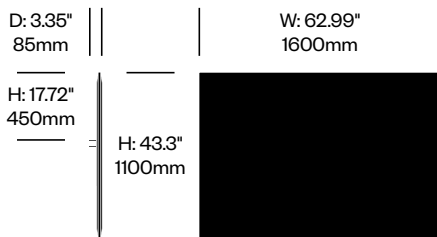

BuzziFrontDesk

BuzziSpace | BuzziSpace Studio | 2013 | Imported from the Netherlands

To order, specify:

1. Product number, including:

1 Bracket type

- 1 BuzziFix L (for worksurfaces with 0.47" to 1.1" thickness)
- 2 BuzziFix L-Plus (for worksurfaces with 1.1 to 1.69" thickness)
- 3 BuzziFix XL (for worksurfaces with 1.1 to 2.28" thickness)

2 Upholstery type

- F Felt
- 2 Fabric

2. Interior upholstery and color

3. Exterior upholstery and color (if contrasting colors specified)

4. Bracket paint color

Desk Mounted Screen with Square Corners, 62.99" x 43.3"

	Number	1	2	Felt	Grade A	Grade B	Grade C	Grade D	Grade E	Grade F
Felt or Fabric	HCBZ-FDS3-62Q	■	■	1,406.00	1,609.00	1,850.00	1,922.00	1,961.00	2,164.00	
Contrasting Felt or Fabric	HCBZ-FDS3-62Q	■	■ C	1,685.00	1,888.00	2,129.00	2,201.00	2,240.00	2,443.00