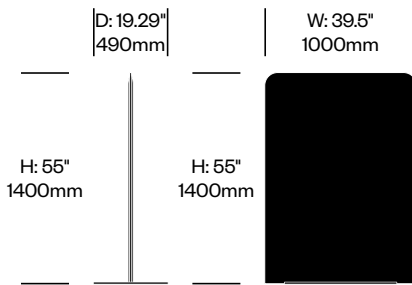

Screen, 55"x39.5"	Number	1	Felt	Grade A	Grade B	Grade C	Grade D	Grade E	Grade F
Felt or Fabric	HCBZ-FES2-39		1,324.00	1,719.00	1,943.00	2,031.00	2,079.00	2,330.00	
Contrasting Felt or Fabric	HCBZ-FES2-39	C	1,612.00	2,007.00	2,231.00	2,319.00	2,367.00	2,618.00