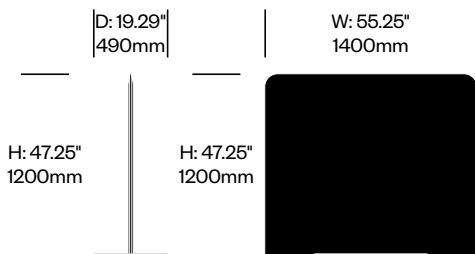

BuzziFree

BuzziSpace | BuzziSpace Studio | 2011 | Imported from the Netherlands

To order, specify:

1. Product number, including:

1 Upholstery type

☐ Felt

☒ Fabric

2. Upholstery and color

3. Contrasting upholstery and color (if applicable)

4. Base paint color

Screen, 47.25"x55.25"	Number	1	Felt	Grade A	Grade B	Grade C	Grade D	Grade E	Grade F
Felt or Fabric	HCBZ-FES1-55		1,529.00	2,005.00	2,310.00	2,429.00	2,496.00	2,839.00	
Contrasting Felt or Fabric	HCBZ-FES1-55	C	1,817.00	2,293.00	2,598.00	2,717.00	2,784.00	3,127.00