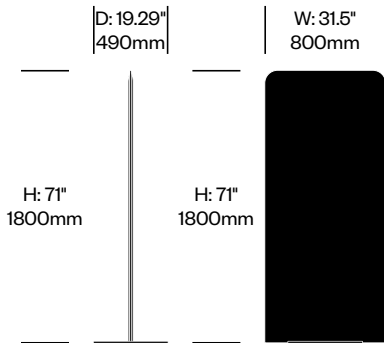

Screen, 71"x31.5"	Number	Felt	Grade A	Grade B	Grade C	Grade D	Grade E	Grade F
Felt or Fabric	HCBZ-FES4-31	1,353.00	1,761.00	2,145.00	2,298.00	2,382.00	2,819.00	
Contrasting Felt or Fabric	HCBZ-FES4-31C	1,641.00	2,049.00	2,433.00	2,586.00	2,670.00	3,107.00