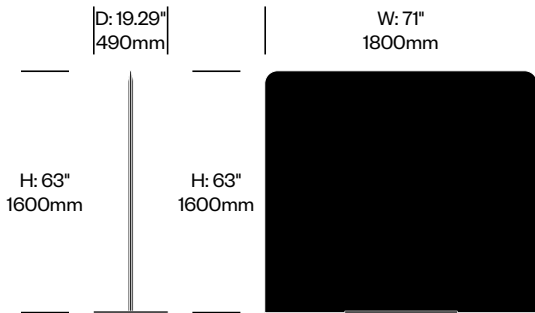

BuzziFree

BuzziSpace | BuzziSpace Studio | 2011 | Imported from the Netherlands

To order, specify:

1. Product number, including:

1 Upholstery type

- ☐ Felt
- ☒ Fabric

1. Upholstery and color
2. Contrasting upholstery and color (if applicable)
3. Base paint color

Screen, 63"x71"	Number	List Price
Felt	HCBZ-FES3-71F	2,437.00
Contrasting Felt	HCBZ-FES3-71FC	2,725.00