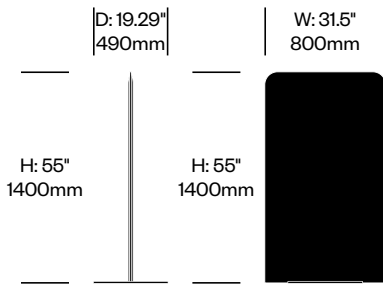

Screen, 47.25"x78.75"	Number	1	Felt	Grade A	Grade B	Grade C	Grade D	Grade E	Grade F
Felt or Fabric	HCBZ-FES1-78		2,074.00	2,751.00	3,633.00	3,345.00	3,441.00	3,920.00	
Contrasting Felt or Fabric	HCBZ-FES1-78	C	2,362.00	3,039.00	3,464.00	3,176.00	3,729.00	4,208.00	