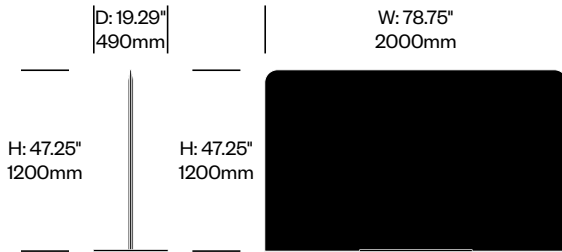

Screen, 47.25"x78.75"	Number	1	Felt	Grade A	Grade B	Grade C	Grade D	Grade E	Grade F
Felt or Fabric	HCBZ-FES1-78		2,074.00	2,751.00	3,633.00	3,345.00	3,441.00	3,920.00	
Contrasting Felt or Fabric	HCBZ-FES1-78	C	2,362.00	3,039.00	3,464.00	3,176.00	3,729.00	4,208.00	