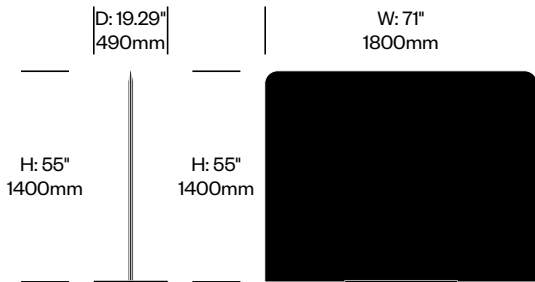

Screen, 55"x71"	Number	1	Felt	Grade A	Grade E
Felt or Fabric	HCZ-FES2-71		2,164.00	2,877.00	3,935.00
Contrasting Felt or Fabric	HCZ-FES2-71 C		2,452.00	3,165.00	4,223.00

Screen, 55"x78.75"	Number	1	Felt	Grade A	Grade E
Felt or Fabric	HCZ-FES2-78		2,375.00	3,167.00	4,336.00
Contrasting Felt or Fabric	HCZ-FES2-78 C		2,663.00	3,455.00	4,624.00