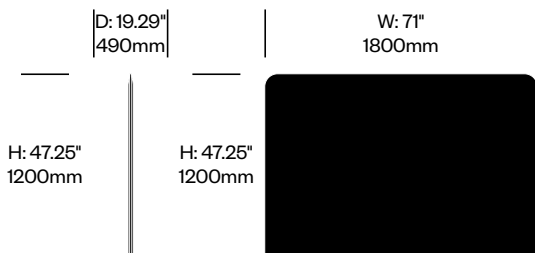

Screen, 47.25"x71"	Number	1	Felt	Grade A	Grade B	Grade C	Grade D	Grade E	Grade F
Felt or Fabric	HCBZ-FES1-71		1,896.00	2,507.00	2,893.00	3,045.00	3,131.00	3,565.00	
Contrasting Felt or Fabric	HCBZ-FES1-71	C	2,184.00	2,795.00	3,181.00	3,333.00	3,419.00	3,853.00